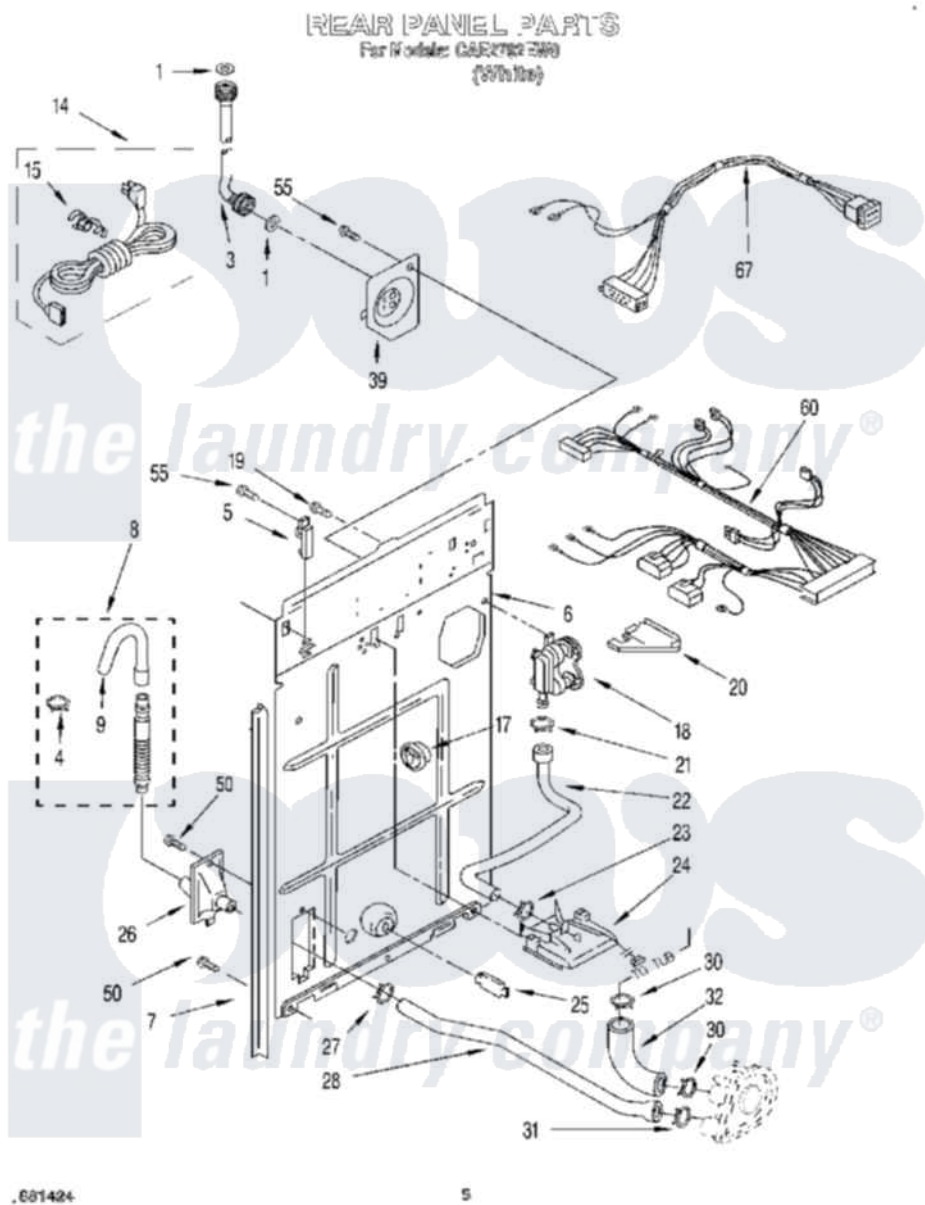

# Whirlpool CAE2792EW0 04 - REAR PANEL

Whirlpool [Commercial Whirlpool CAE2792EW0 Washer Parts](#) Parts Diagram 04 - REAR PANEL  
Click on the part number to view part

Item	Original Part Number	Replaced By	Status	Part Description
1	<a href="#">16123</a>			Washer Inlet-Hose Miscellaneous Parts Must be Ordered Separately.
3	3949370	<a href="#">89503</a>		Hose-Inlet
4	3366913	<a href="#">3357331</a>		Clamp, Drain
5	<a href="#">387402</a>			Hinge
6	3950783	<a href="#">285931</a>		Panel-Rear
7	3354204	<a href="#">62747</a>		Pad, Rear Panel
8	3951609	<a href="#">285664</a>		Hose
"	661577	<a href="#">285666</a>		Hose
9	<a href="#">3357027</a>			Nozzle, Hose Drain
14	3359548	<a href="#">285928</a>		Cord-Power
15	63848	<a href="#">285777</a>		Relief-Str
17	3353831	<a href="#">279947</a>		Switch-WL
18	3360392	<a href="#">285805</a>		Valve-Inlet
19	62863	<a href="#">3390631</a>		Screw, 10-16 X 3/8
20	3348424	<a href="#">8539874</a>		Shield, Suds

21	370451	<a href="#">596669</a>	Clamp, Manifold
22	62662	<a href="#">3357328</a>	Hose, Vacuum Break
23	371503	<a href="#">596669</a>	Clamp, Manifold
24	<a href="#">3347034</a>		Break, Vacuum
25	<a href="#">63290</a>	<a href="#">8519200</a>	Support, Rear Panel
26	3355497	<a href="#">3976399</a>	Connector
27	<a href="#">356138</a>		Clamp, Hose
28	3359818	<a href="#">3348552</a>	Hose, Pump To Drain Connector
30	<a href="#">371502</a>		Clamp, Hose
31	660628	<a href="#">285655</a>	Clamp, Hose
32	62731	<a href="#">285871</a>	Hose
39	3347682	<a href="#">285930</a>	Plate
50	62863	<a href="#">3390631</a>	Screw, 10-16 X 3/8
55	3357011	<a href="#">308685</a>	Side Trim )
60	<a href="#">3951030</a>		Harness, Wiring Also See Clips
67	<a href="#">3950781</a>		Harness, Timer