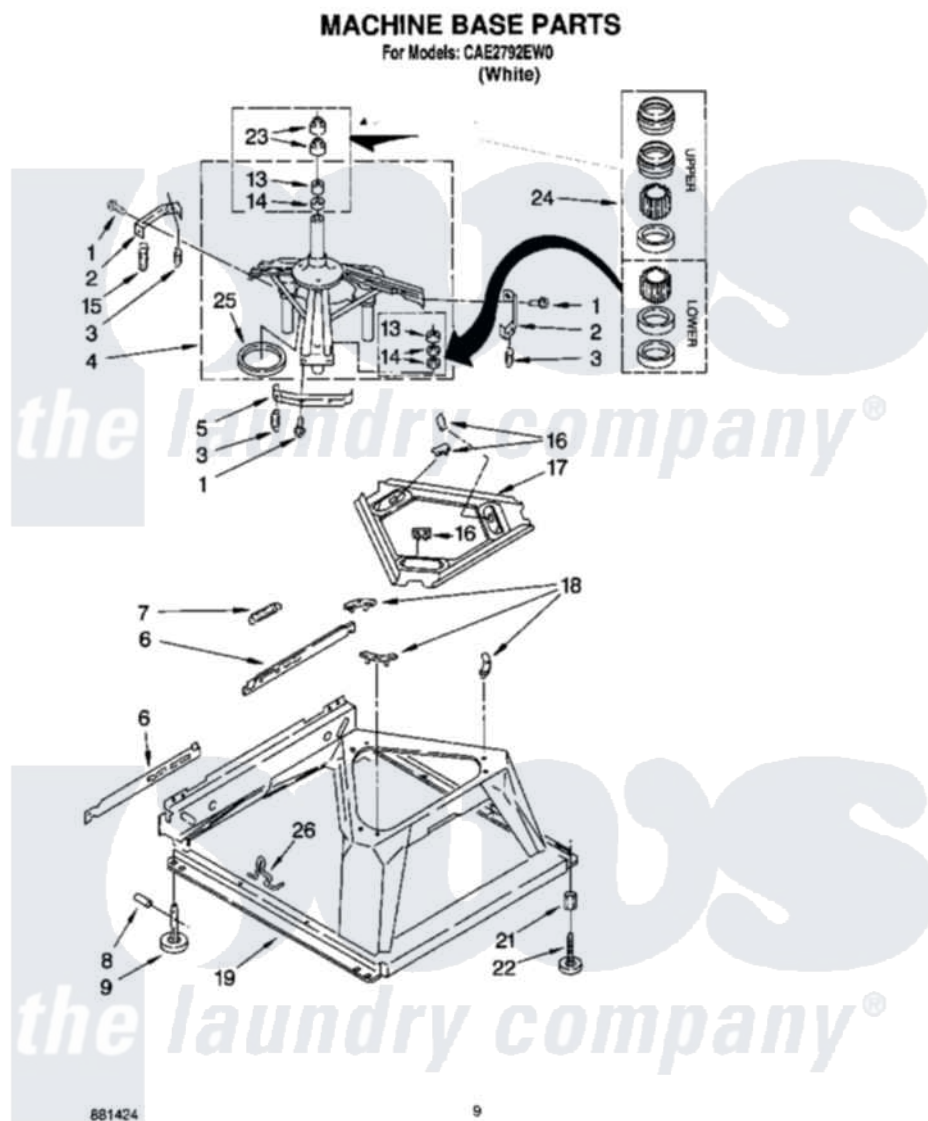

Whirlpool CAE2792EW0 07 - MACHINE BASE

Whirlpool [Commercial Whirlpool CAE2792EW0 Washer Parts](#) Parts Diagram 07 - MACHINE BASE
Click on the part number to view part

Item	Original Part Number	Replaced By	Status	Part Description
1	3387485	273556		Screw, 10-16 X 5/8
2	64067			Bracket, Spring Outer
3	63907			Spring, Suspension
4	3362087	280184		Support
5	64065			Bracket, Spring Outer
6	3348727	63466		Link, Leveling Mechanism
7	62597	8316845		Spring
8	62837			Pin, Knurled
9	62596	285244		Feet-Leveling
13	3347047	8546455		Bearing, Centerpost
14	357409	359449		Seal, Agitator Shaft
15	388492	W10250667		Spring, Counterweight
16	62568	285219		Pad
17	3946509			Plate, Suspension
18	3363660	285744		Pad
19	3946512	285771		Base

21	3359452		Nut, Lock
22	389102	W10001130	Foot, Leveling
23	356934	8577376	Seal, Centerpost
24	285203		Centerpost Bearing Kit
25	63134		Ring, Sound Deadening
26	63806	W10145155	Retainer, Suspension Spring