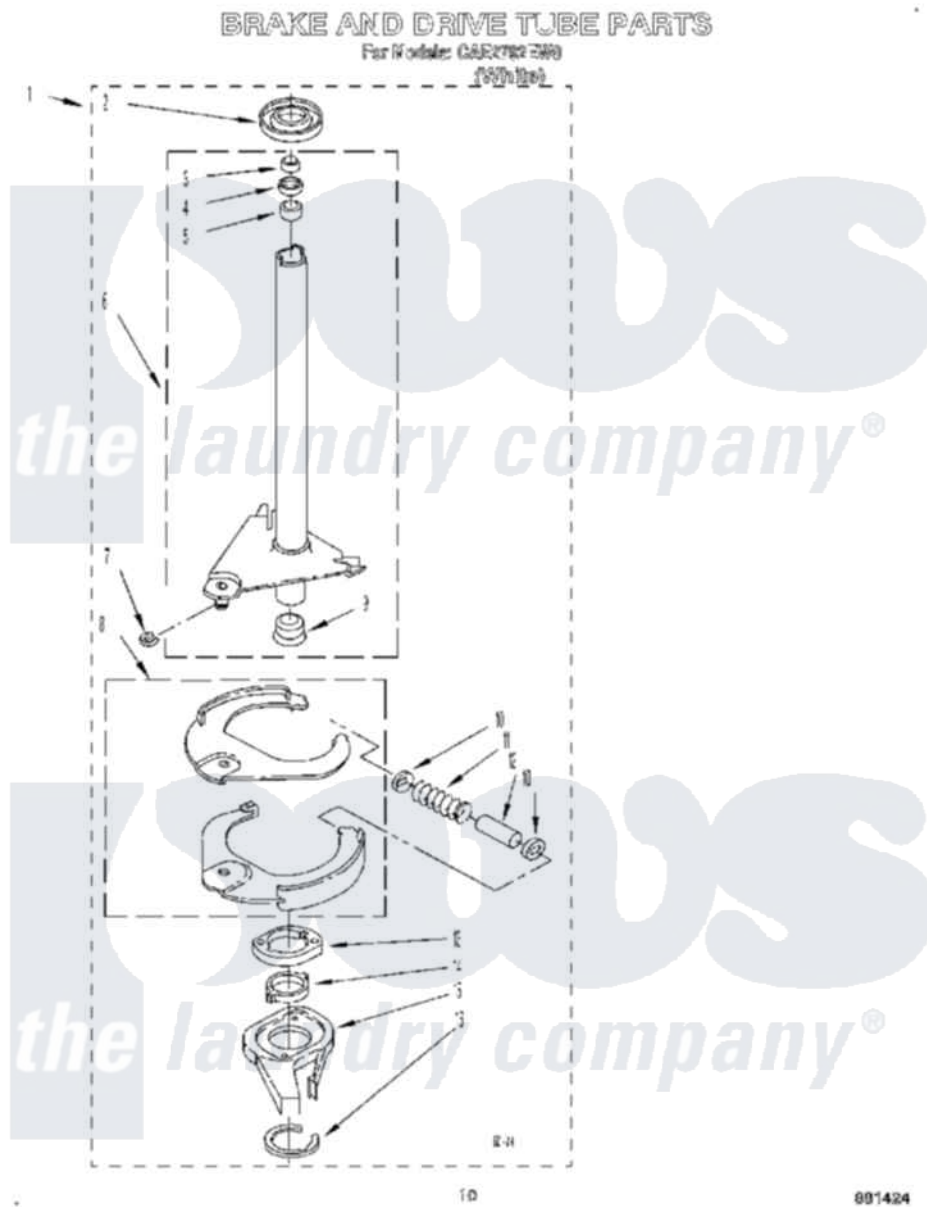

# Whirlpool CAE2792EW0 08 - BRAKE AND DRIVE TUBE

Whirlpool Commercial Whirlpool CAE2792EW0 Washer Parts Parts Diagram 08 - BRAKE AND DRIVE TUBE  
Click on the part number to view part

Item	Original Part Number	Replaced By	Status	Part Description
1	388951	<a href="#">285792</a>		Basktdrive
2			Not Available	
3	<a href="#">91939</a>			Seal, Shaft
4	<a href="#">356427</a>			Seal, Spin Pinion
5	<a href="#">356937</a>			Spacer, Drive Tube
6	64027	<a href="#">64208</a>		Tube-Spin
7	64035	<a href="#">W10083190</a>		Ring, Retaining
8	64232	<a href="#">285438</a>		Shoe-Brake
9	62703	<a href="#">8546462</a>		"T" Bearing, Spin Tube
10	62648	<a href="#">285658</a>		Sleeve
11	62647		Not Available	Spring, Brake
12	62909	<a href="#">285658</a>		Sleeve
13	63023	<a href="#">8546461</a>		Cam, Brake Release
14	<a href="#">63022</a>			Sleeve, Cam
15	64194	<a href="#">285790</a>		Lining
16	<a href="#">90368</a>	<a href="#">W10083200</a>		Ring, Retaining