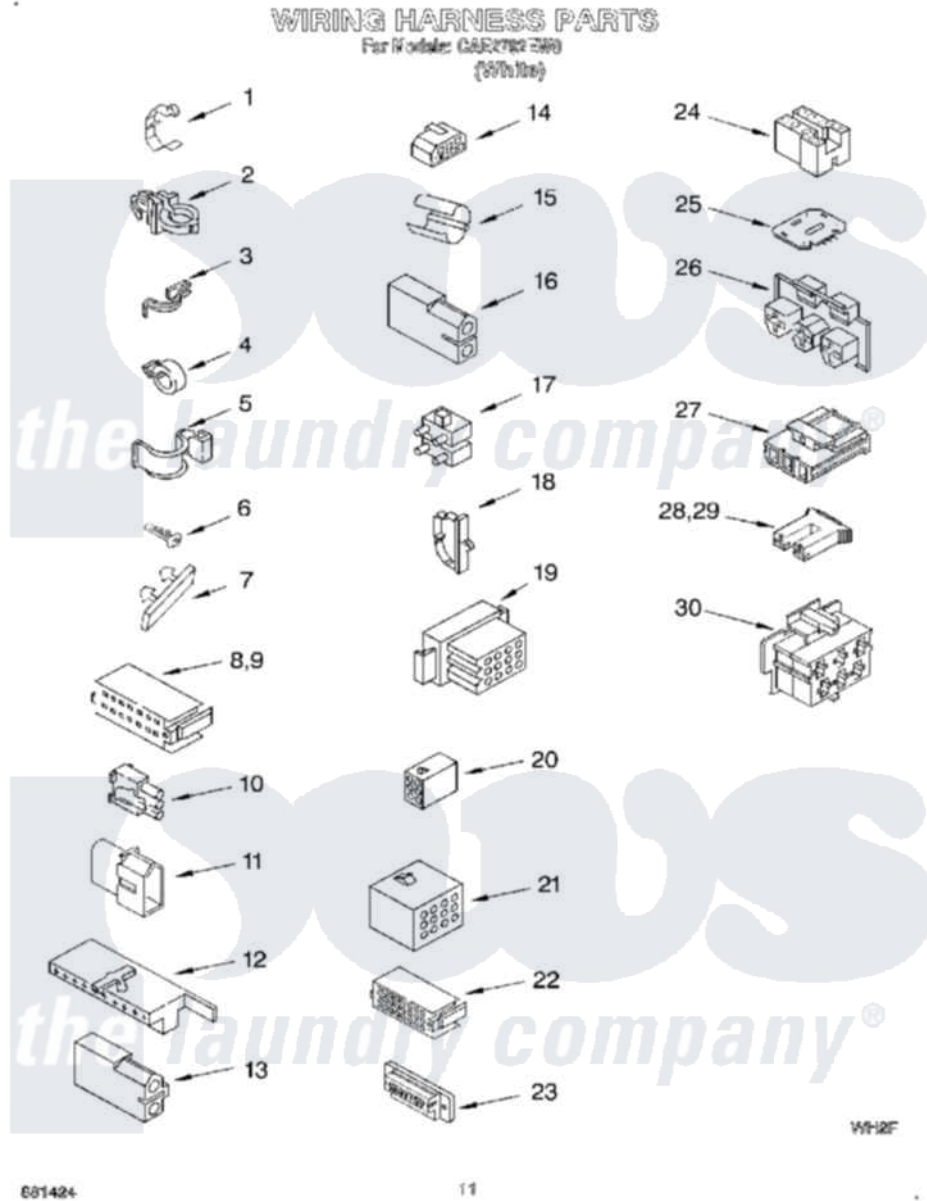

# Whirlpool CAE2792EW0 09 - WIRING HARNESS

681424

11

Whirlpool [Commercial Whirlpool CAE2792EW0 Washer Parts](#) Parts Diagram 09 - WIRING HARNESS  
Click on the part number to view part

Item	Original Part Number	Replaced By	Status	Part Description
1	<a href="#">3349557</a>			Retainer, Harness
2	388498		Not Available	Clip, Harness
3			Not Available	
4	3352501	<a href="#">8559320</a>		Restraint, Hose
5	<a href="#">90016</a>			Clip, Pressure Switch Hose
6	3390496	<a href="#">8281256</a>		Clip, Harness
7	<a href="#">389379</a>			Retainer, Side To Feature Panel
8	<a href="#">352090</a>			Timer, Block Disconnect
9	<a href="#">352089</a>			Timer, Block Disconnect
10	<a href="#">62889</a>			Receptacle, Terminal
11	<a href="#">353424</a>			Plug, Terminal
12	<a href="#">62505</a>			Block, Disconnect
13	<a href="#">3348075</a>			Block, Disconnect (Motor 3 Speed) (Use Term. 94613 Or 94614)
14	<a href="#">3347243</a>			Block, Disconnect

15	<a href="#">63523</a>		Harness, Protector
16	<a href="#">717252</a>		Receptacle, Terminal
17	<a href="#">387566</a>		Plug, Terminal (4-Way) (Power Cord) (Use M3 Screws)
18	<a href="#">3352944</a>		Clip, Harness
19	3390423	Not Available	Block, Disconnect (12-Way) (Timer) (Use Term. 94613)
20	3347730	Not Available	Receptacle, (6-Way) (Use Term. 94613)
21	<a href="#">388818</a>		Plug, Terminal (12-Way) (Use Term. 94613 Or 94614)
22	3369366	Not Available	Timer, Block Disconnect (Black) (Amp) (Use Term. 3369365)
23	<a href="#">3349494</a>		Connector, Etc
24	<a href="#">60687</a>		Connector, Relay (Use Term. 308569)
25	3407125	<a href="#">3955728</a>	Control, Etc
26	<a href="#">3948617</a>	<a href="#">2172937</a>	Connector
27	<a href="#">3360056</a>		Connector
28	<a href="#">3354925</a>		Block, Connector
29	<a href="#">3354926</a>		Block, Connector
30	3948615	Not Available	Connector (T.P.A.) (6-Circuit) (Temp. Switch) (Use Term. 3948619 OR 3948620.)