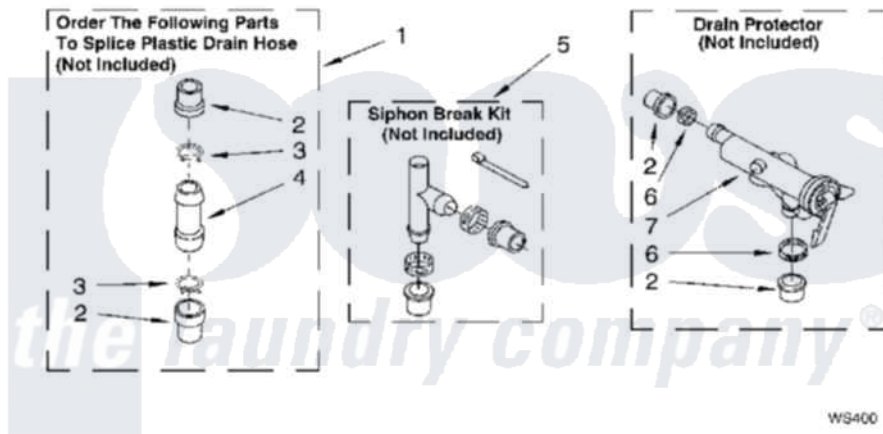

Whirlpool CAE2792EW0 11 - WATER SYSTEM

WATER SYSTEM PARTS

For Models: CAE2792 EW0
(White)

14

951424

[Whirlpool Commercial Whirlpool CAE2792EW0 Washer Parts](#) Parts Diagram 11 - WATER SYSTEM
Click on the part number to view part

Item	Original Part Number	Replaced By	Status	Part Description
1			Not Available	
2	285321			Water System Parts
3	370447	285655		Clamp, Hose
4	16272			Connector, Straight
5	285320			Water System Parts
6	65349	285655		Clamp, Hose
7	367031			Water System Parts