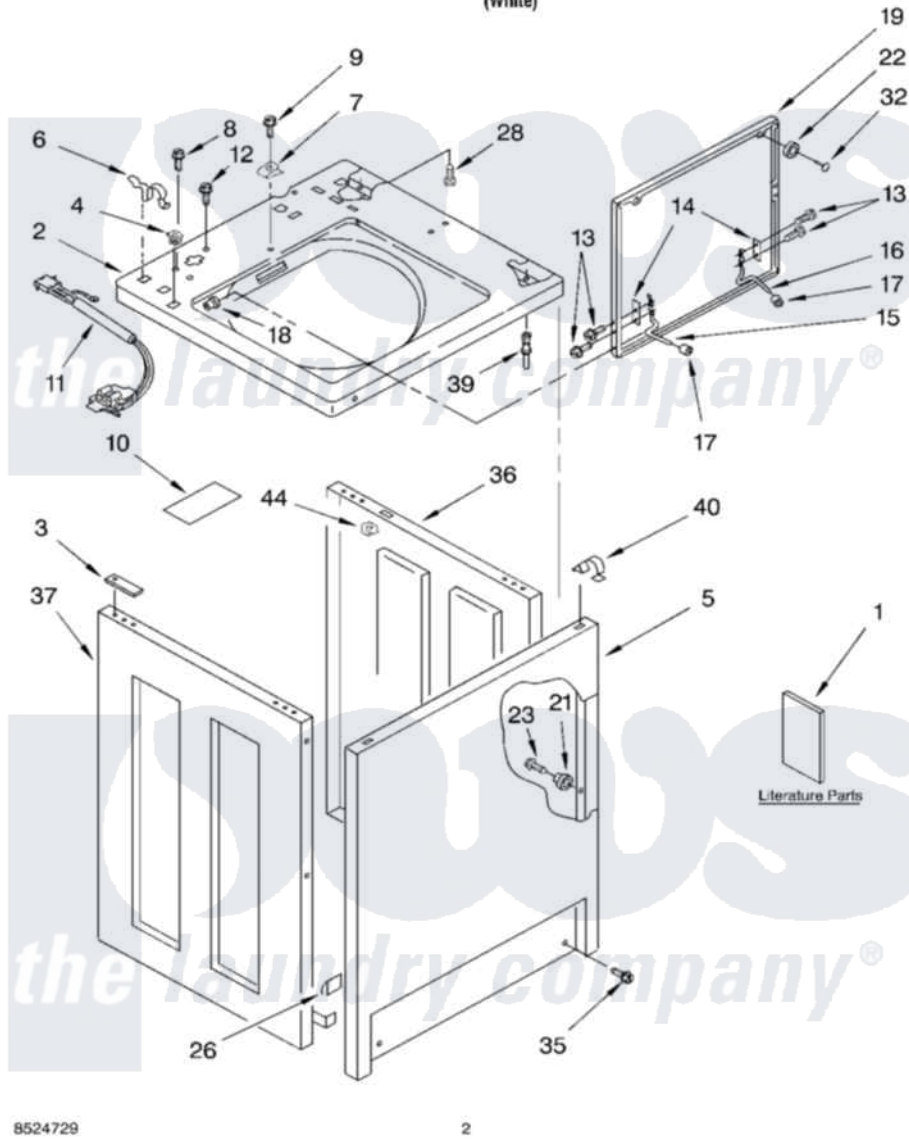

# Whirlpool CAE2792KQ0 02 - TOP AND CABINET, LITERATURE

## TOP AND CABINET PARTS

For Model: CAE2792KQ0  
(White)

8524729

2

Whirlpool Commercial Whirlpool CAE2792KQ0 Washer Parts Parts Diagram 02 - TOP AND CABINET, LITERATURE  
Click on the part number to view part

Item	Original Part Number	Replaced By	Status	Part Description
1	LIT8524742		Not Available	Literature Parts (Installation Instructions)
"	LIT8524732		Not Available	Literature Parts (Wiring Diagram)
"	LIT8524738		Not Available	Literature Parts (Tech Sheet)
"	LIT8524729		Not Available	Literature Parts (Repair Parts List)
2	<a href="#">8524683</a>			Top
3	<a href="#">3353950</a>			Spacer, Cabinet To Top
4	<a href="#">358473</a>			Nut, Push-In
5	<a href="#">3358500</a>			Panel, Front
6	<a href="#">62780</a>			Clip, Top And Cabinet And Rear Panel
7	<a href="#">3355753</a>			Clip, Static Ground
8	<a href="#">3400611</a>			Screw And Washer, Lid Switch
9	3393918	<a href="#">355214</a>		Screw And Washer
10	<a href="#">3953152</a>			Shield, Pressure Switch
11	<a href="#">8054980</a>			Switch, Lid

12	<a href="#">3351614</a>		Screw, Gearcase Cover Mounting
13	3351355	<a href="#">W10119828</a>	Screw, Lid Hinge Mounting
14	<a href="#">21097</a>		Pad, Lid Hinge
15	<a href="#">8524784</a>		Hinge, Lid
16	<a href="#">54583</a>		Hinge, Lid
17	<a href="#">19119</a>		Bumper, Lid Hinge
18	<a href="#">21258</a>		Bearing, Lid Hinge
19	<a href="#">8524789</a>		Lid
21	<a href="#">3353812</a>		Locator
22	<a href="#">356908</a>		Bumper, Lid
23	718258	<a href="#">9741232</a>	Screw, 8-18 X 5/8
26	<a href="#">98234</a>		Clip, U-Bend
28	<a href="#">3353993</a>		Screw 10-16 X .690
32	<a href="#">356907</a>		Rivet, Plastic
35	3393258	<a href="#">3373329D</a>	Screw
36	3353708	<a href="#">3976380</a>	Panel, Right Hand
37	<a href="#">3353714</a>	<a href="#">3976382</a>	Panel, Left Hand
39	<a href="#">3353949</a>		Pin, Locator
40	<a href="#">18776</a>		Lock, Front Top
44	<a href="#">90406</a>		Cage Nut, 5/16-18