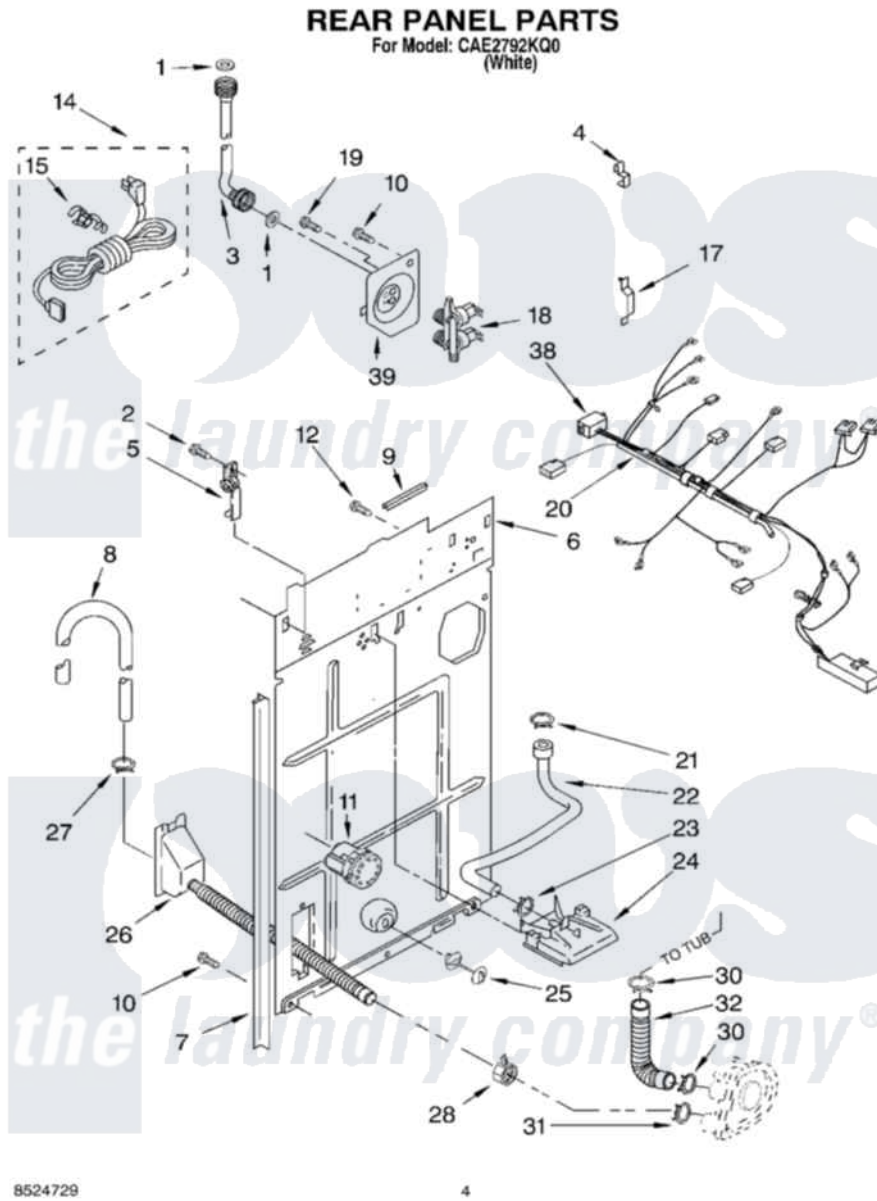

Whirlpool CAE2792KQ0 03 - REAR PANEL

Whirlpool [Commercial Whirlpool CAE2792KQ0 Washer Parts](#) Parts Diagram 03 - REAR PANEL
Click on the part number to view part

Item	Original Part Number	Replaced By	Status	Part Description
1	16123			Washer Inlet-Hose Miscellaneous Parts Must be Ordered Separately.
2	3390647	488729		Screw
3	3949380			Hose, Water Inlet
"	3949381			Hose, Water Inlet
4	8282518			Clip, Harness
5	387402			Hinge
6	8524786	285931		Panel-Rear
7	3354204	62747		Pad, Rear Panel
8	96743			Hose, Drain
"	661577	285666		Hose
"	3357090	285702		Hose
9	303294	3367669		Protector, Edge
10	62863	3390631		Screw, 10-16 X 3/8
11	3952720	W10339019		Switch-WL
12	3351611			Screw, Gearcase Cover

12	3331014		Mounting
14	3359548	285928	Cord-Power
15	63848	285777	Relief-Str
17	8054658		Clip, Harness
18	3952164	285805	Valve-Inlet
19	9740848		Screw, Mixing Valve Mounting
20	3363655	353244	Hose, Pressure Switch
21	370451	596669	Clamp, Manifold
22	62662	3357328	Hose, Vacuum Break
23	371503	596669	Clamp, Manifold
24	3347034		Break, Vacuum
25	8519200		Support, Rear Panel
26	8317940	W10358149	Drain Hose Assembly
27	3366912	356138	Clamp, Hose
28	3976395		Restraint, Hose
30	3363366	616099	Clamp
31	8317496	285655	Clamp, Hose
32	8527049	285871	Hose
38	3955148		Harness, Wiring
39	3347682	285930	Plate