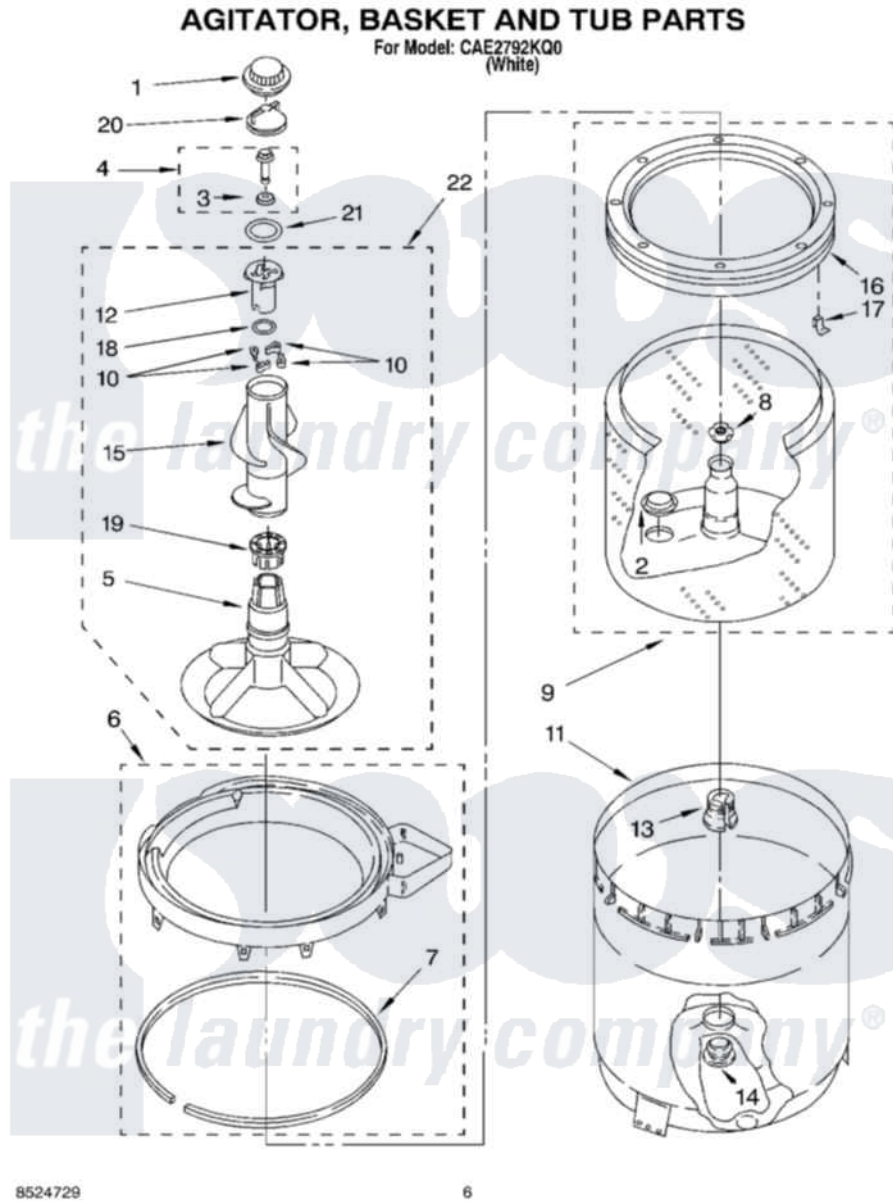

Whirlpool CAE2792KQ0 04 - AGITATOR, BASKET AND TUB

8524729

6

Whirlpool [Commercial Whirlpool CAE2792KQ0 Washer Parts](#) Parts Diagram 04 - AGITATOR, BASKET AND TUB
Click on the part number to view part

Item	Original Part Number	Replaced By	Status	Part Description
1	3355758			Cap, Agitator
2	3352284	285630		Plug
3	3949550			Washer
4	358237			Screw And Washer
5	3360279	3349578		Agitator
6	3360611			Tub Ring And Gasket Assembly
7	3359586			Gasket, Tub Ring
8	21366			Nut, Spanner
9	8271650	3956207		Basket And Balance Ring
10	3366877	80040		Dog-Agitator
11	63125			Tub
12	3947410	285751		Dog-Agitator
13	389140			Tub Block, Basket Drive
14	383727			Gasket, Centerpodt
15	3349610			Mover, Agitator Clutch
16	387868	3956205		Balance Ring

17	8519815		Clip, Balance Ring
18	64002		Seal, Agitator
19	3351014	285620	Washer
20	387094	285550	Cap
21	3348855	W10072840	Fabric Softener
22	3947411	3349743	Agitator