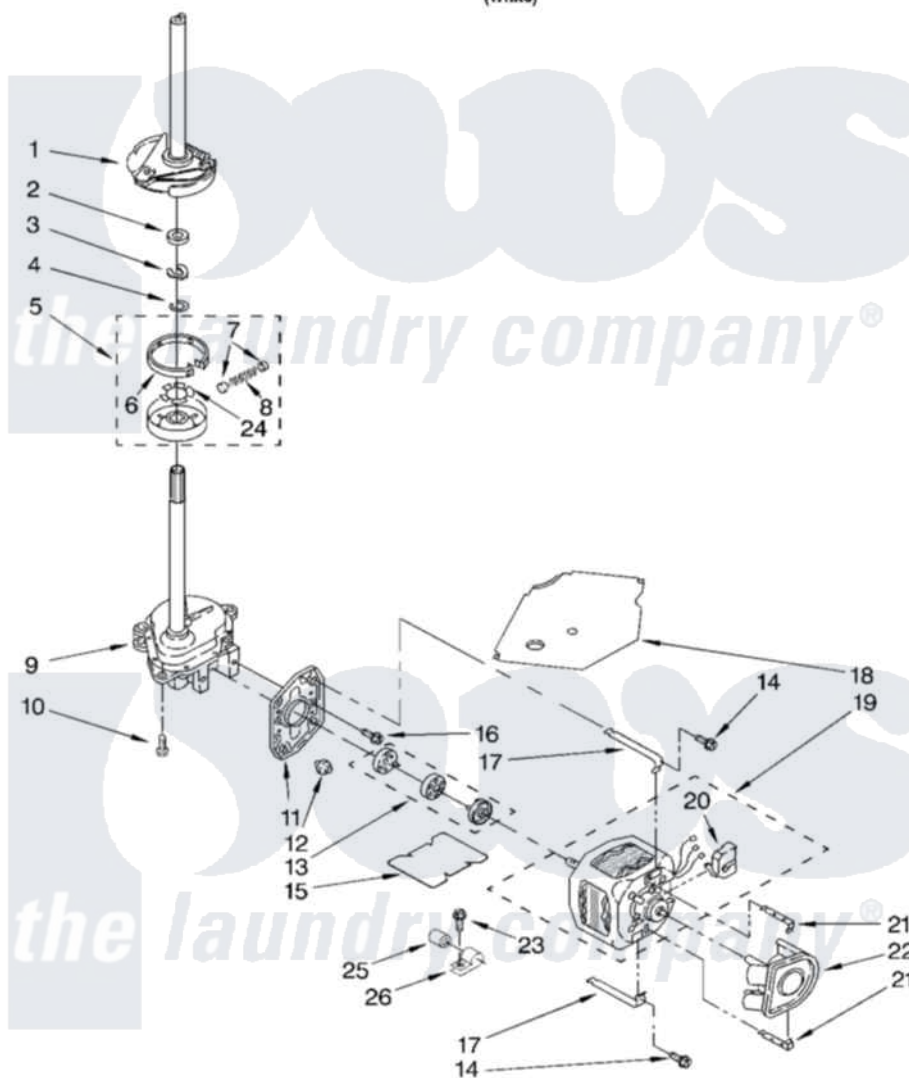

Whirlpool CAE2792KQ0 05 - BRAKE, CLUTCH, GEARCASE, MOTOR & PUMP

BRAKE, CLUTCH, GEARCASE, MOTOR AND PUMP PARTS

For Model: CAE2792KQ0
(White)

8524729

8

Whirlpool [Commercial Whirlpool CAE2792KQ0 Washer Parts](#) Parts Diagram 05 - BRAKE, CLUTCH, GEARCASE, MOTOR & PUMP

[Click on the part number to view part](#)

Item	Original Part Number	Replaced By	Status	Part Description
1	388951	285792		Basketdrive
2	63292			Washer, Spin Tube Thrust
3	62697	W10080230		Ring, Spin Tube Support
4	63283	285353		Ring
5	3951311	285785		Clutch
6	3951308	285790		Lining
7	62646			Cap, Clutch Spring
8	3946792			Spring And Damper Assembly
9	3360630	3360629		Gearcase
10	3357334	3400516		Screw Anti-Rattle
11	62611			Plate, Motor Mount To Gearcase
12	62691			Grommet, Motor
13	285852	285852A		Coupling
14	3387485	273556		Screw, 10-16 X 5/8

15	3946532		Shield, Motor
16	3400516		Screw Anti-Rattle
17	3349637	W10086010	Retainer, Motor
18	3362089		Shield, Tub To Motor
19	661600		Motor, Main Drive
20	62850	8529896	Switch, Main Drive Motor
21	62700	8546127	Retainer, Pump
22	3363394		Pump
23	62863	3390631	Screw, 10-16 X 3/8
24	3355454		Clip, Main Drive
25	661606	8572717	Capacitor, Motor Start
26	357030		Clamp, Capacitor