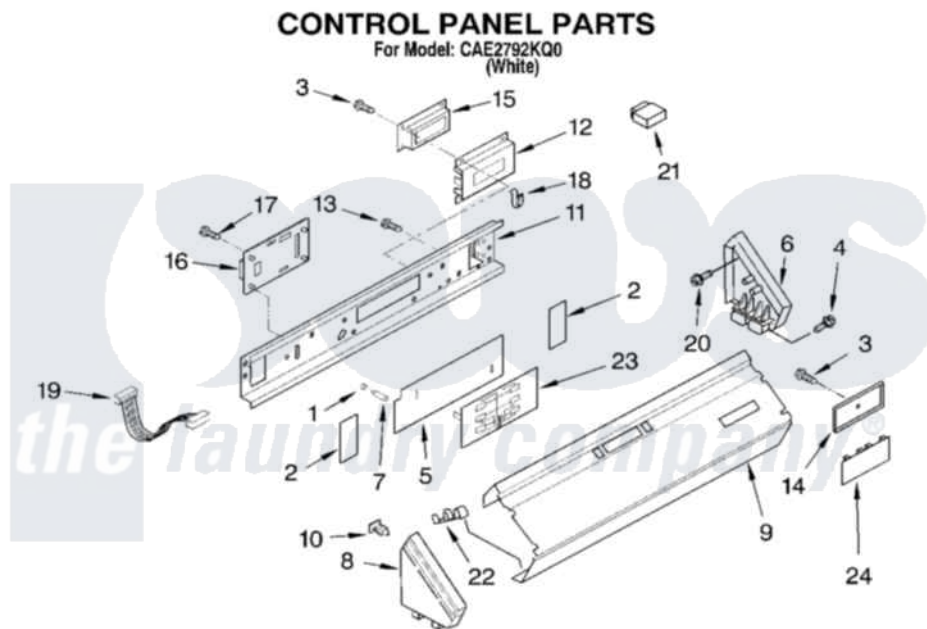

# Whirlpool CAE2792KQ0 07 - CONTROL PANEL

8524729

10

Whirlpool [Commercial Whirlpool CAE2792KQ0 Washer Parts](#) Parts Diagram 07 - CONTROL PANEL  
Click on the part number to view part

Item	Original Part Number	Replaced By	Status	Part Description
1	<a href="#">3951768</a>			Cap, Mounting Stud
2	<a href="#">3950775</a>			Backer Plate, Side
3	<a href="#">90767</a>			Screw, 8A X 3/8 HeX Washer Head Tapping
4	<a href="#">8281182</a>			Screw, 8-18 X 1 1/4
5	<a href="#">3950773</a>			Backer Plate
6	<a href="#">3949737</a>			Cap, End
7	3950774	<a href="#">3950773</a>		Backer Plate
8	<a href="#">3949734</a>	<a href="#">W10096320</a>		Cap, End
9	<a href="#">8318582</a>			Panel, Control
10	<a href="#">689559</a>			Nut, Push-In
11	<a href="#">3978881</a>			Bracket, Control
12	<a href="#">3406980</a>			Lens, Display
13	90864	<a href="#">3351614</a>		Screw, Gearcase Cover Mounting
14	<a href="#">3955406</a>			Plug, Retainer
15	<a href="#">3407166</a>			Board, Display

16	<a href="#">3407164</a>		Board, Control
17	<a href="#">3393909</a>		Screw, 8-32 X 7/8
18	<a href="#">3363338</a>		Clip
19	<a href="#">3955147</a>		Harness Wire
20	97787	<a href="#">W10109200</a>	Screw, Baffle Mounting
21	<a href="#">3955146</a>		Harness Jumper
22	357572	<a href="#">W10113937</a>	Clip, Grounding
23	<a href="#">3407168</a>		Switch, Membrane
24	<a href="#">3955405</a>		Plug, Panel
"	<a href="#">800-221-098</a>		@ sales greenwaldindustries.com