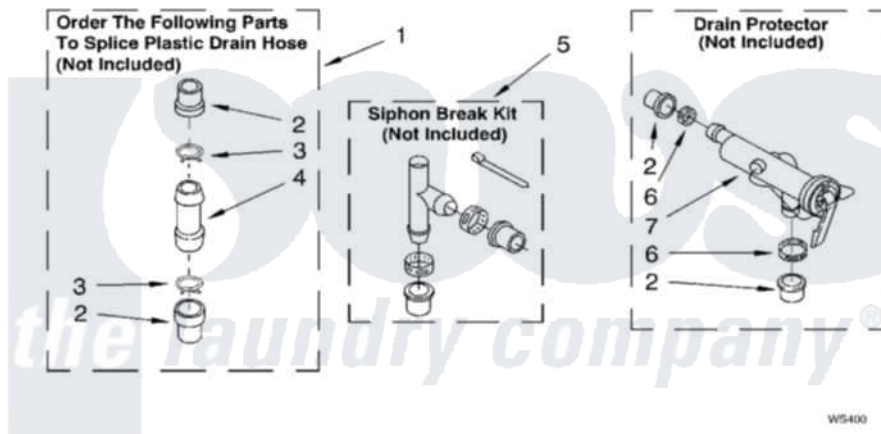

**WATER SYSTEM PARTS**

For Model: CAE2792KQ0  
(White)

[Whirlpool Commercial Whirlpool CAE2792KQ0 Washer Parts](#) Parts Diagram 08 - WATER SYSTEM  
Click on the part number to view part

Item	Original Part Number	Replaced By	Status	Part Description
1	<a href="#">285442</a>			Water System Parts
2	<a href="#">285321</a>			Water System Parts
3	370447	<a href="#">285655</a>		Clamp, Hose
4	<a href="#">16272</a>			Connector, Straight
5	<a href="#">285320</a>			Water System Parts
6	65349	<a href="#">285655</a>		Clamp, Hose
7	<a href="#">367031</a>			Water System Parts