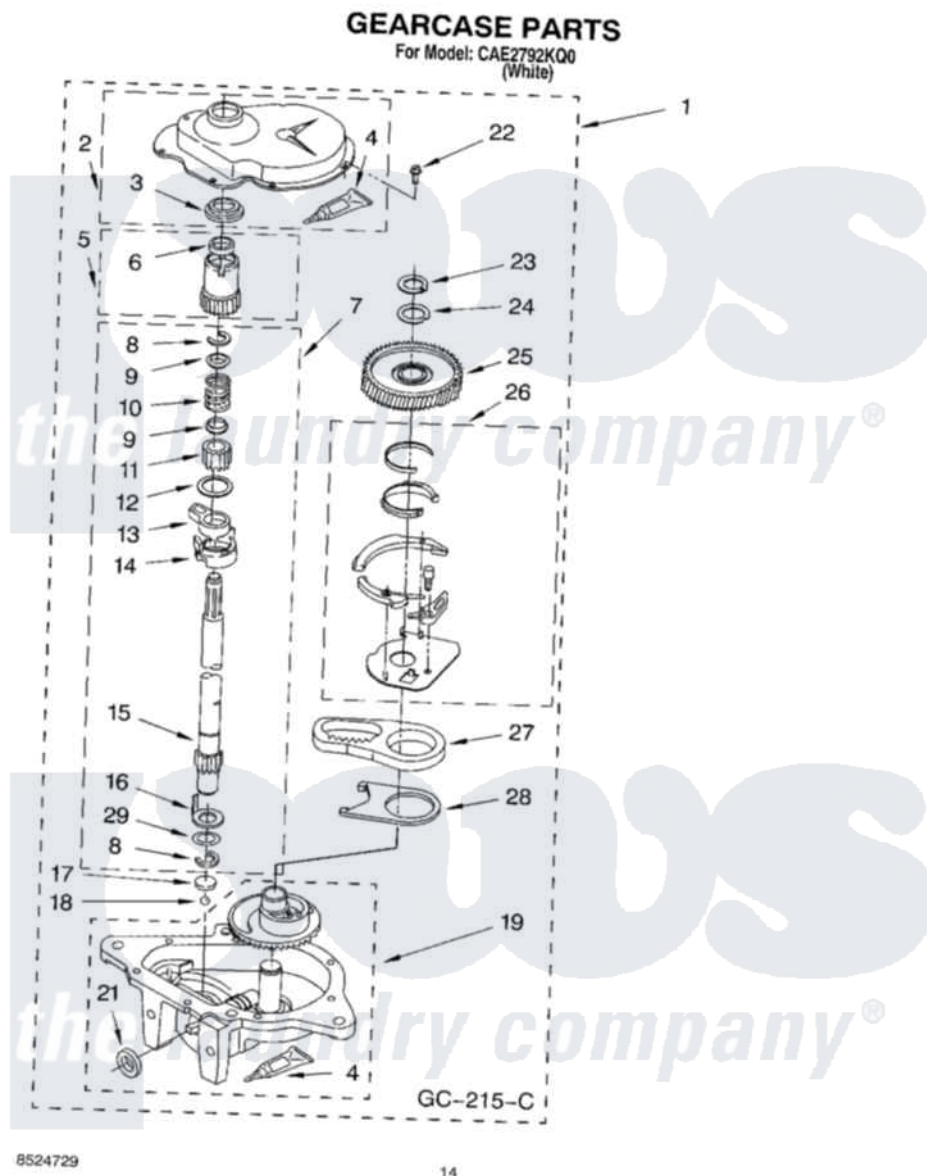

Whirlpool CAE2792KQ0 10 - GEARCASE

Whirlpool [Commercial Whirlpool CAE2792KQ0 Washer Parts](#) Parts Diagram 10 - GEARCASE
 Click on the part number to view part

Item	Original Part Number	Replaced By	Status	Part Description
1	3360630	3360629		Gearcase
2	285202			Cover, Gearcase
3	3349985			Seal, Gearcase Cover
4	285195			Sealer Sealer, Gasket
5	63320	285362		Gear and Pinion
6	356427			Seal, Spin Pinion
7	389387			Shaft, Agitator
8	90369		Not Available	Ring, Retaining (2)
9	62677			Retainer, Spring
10	62676			Spring, Agitator
11	63273	285509		Shaft, Agitator
12	62619			Washer, Agitator Gear
13	62580	285206		Cam-Agitator
14	62581	285206		Cam-Agitator
15	285509			Shaft, Agitator
16	62618			Washer, Cam Thrust

17	16018	285205	Bearing
18	85529	285205	Bearing
19	389230	285515	Gearcase
21	285352		Seal Kit, Thrust Plug
22	3351614		Screw, Gearcase Cover Mounting
23	3362552	285765	Ring-Retr
24	285735	285766	Washer Kit, Thrust
25	62570	285362	Gear and Pinon
26	388253	999516	Shelf-Glas
27	3349296	8546456	Rack, Connecting
28	62621		Actuator, Shift
29	388815		Washer, Intermediate 1 3976263 Miscellaneous Parts Bag 2 3976300 Washer, Inlet Hose 3 3366913 Clamp, Hose