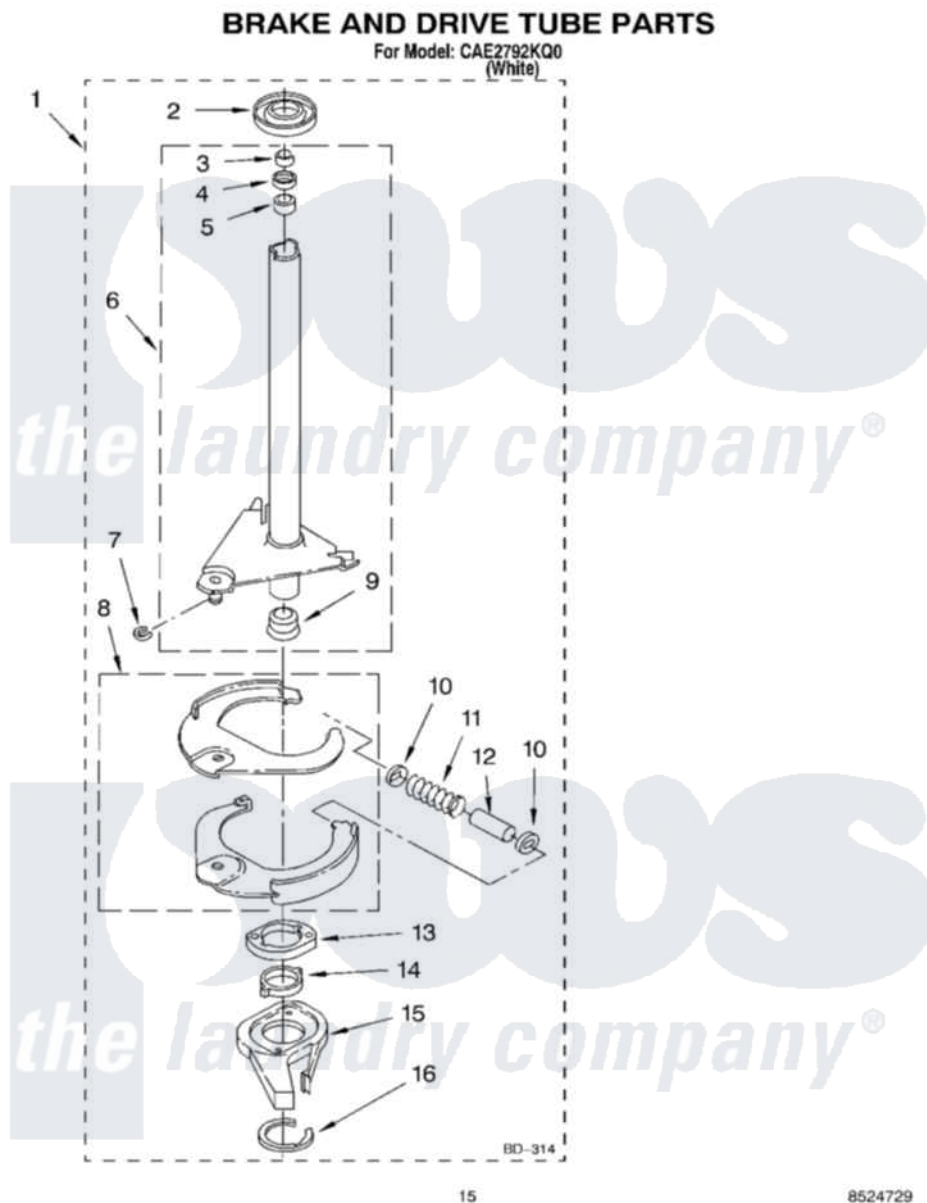

Whirlpool CAE2792KQ0 11 - BRAKE AND DRIVE TUBE

15

8524729

Whirlpool Commercial Whirlpool CAE2792KQ0 Washer Parts Parts Diagram 11 - BRAKE AND DRIVE TUBE
Click on the part number to view part

Item	Original Part Number	Replaced By	Status	Part Description
1	388951	285792		Basketdrive
2	62658			Ring, Thrust
3	91939			Seal, Shaft
4	356427			Seal, Spin Pinion
5	356937			Spacer, Drive Tube
6	64027	64208		Tube-Spin
7	64035	W10083190		Ring, Retaining
8	64232	285438		Shoe-Brake
9	62703	8546462		"T" Bearing, Spin Tube
10	62648	285658		Sleeve
11	62647		Not Available	Spring, Brake
12	62909	285658		Sleeve
13	63023	8546461		Cam, Brake Release
14	63022			Sleeve, Cam
15	64194	285790		Lining
16	90368	W10083200		Ring, Retaining