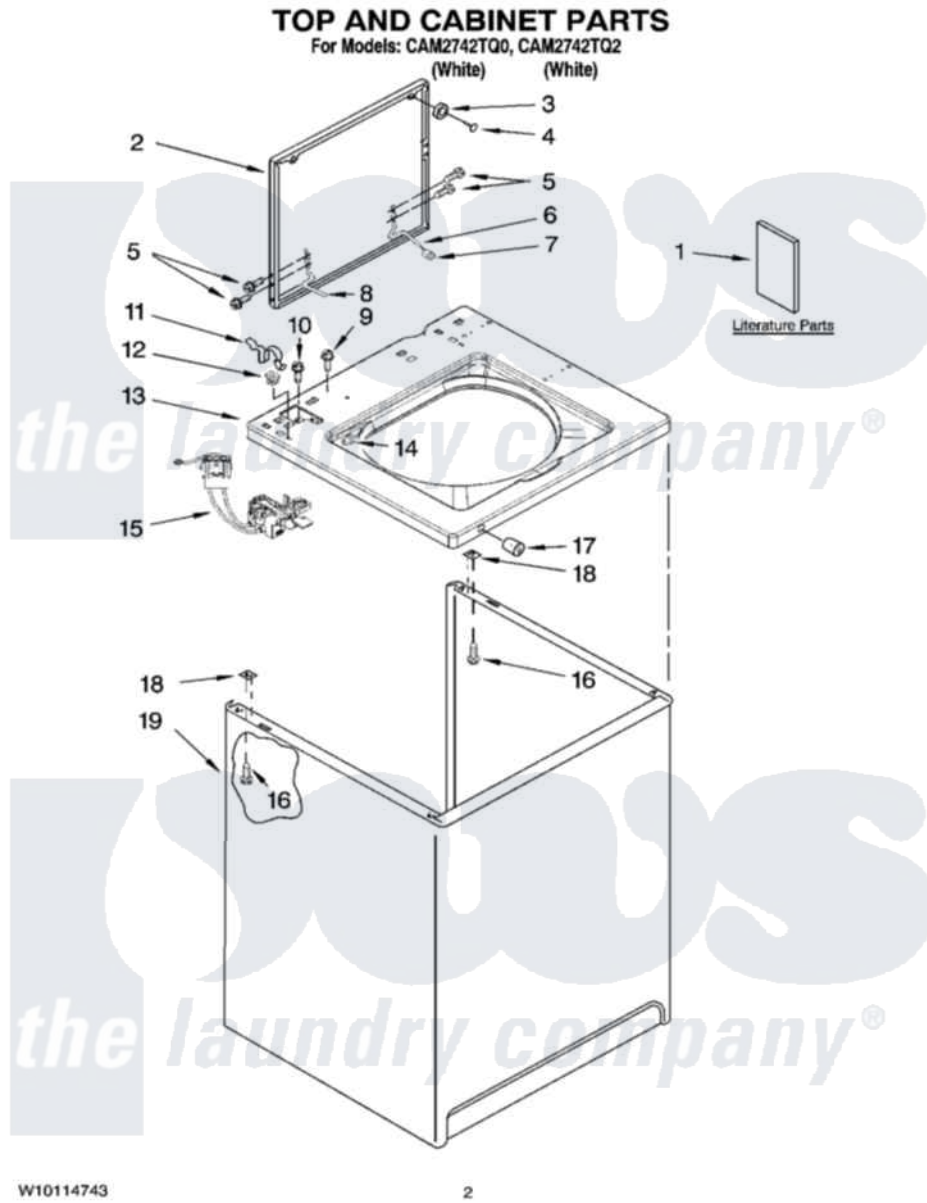

# Whirlpool CAM2742TQ0 01 - TOP AND CABINET PARTS

Whirlpool [Commercial Whirlpool CAM2742TQ0 Washer Parts](#) Parts Diagram 01 - TOP AND CABINET PARTS  
Click on the part number to view part

Item	Original Part Number	Replaced By	Status	Part Description
1	<a href="#">8316532</a>			Installation Instructions Coin Kit
"	<a href="#">W10135801</a>			Wiring Diagram
"	<a href="#">W10172194</a>			Energy Guide
"	<a href="#">W10114743</a>			Repair Parts List
2	W10173243	<a href="#">W10193874</a>		Lid
3	<a href="#">356908</a>			Bumper, Lid
4	<a href="#">356907</a>			Rivet, Plastic
5	<a href="#">W10119828</a>			Screw, Lid Hinge Mounting
6	<a href="#">54583</a>			Hinge, Lid
7	<a href="#">19119</a>			Bumper, Lid Hinge
8	<a href="#">8524784</a>			Hinge, Lid
9	<a href="#">3351614</a>			Screw, Gearcase Cover Mounting
10	<a href="#">3400611</a>			Screw And Washer, Lid Switch
11	<a href="#">62780</a>			Clip, Top And Cabinet And Rear Panel

12	<a href="#">358473</a>		Nut, Push-In
13	W10114733	<a href="#">8524688</a>	Top
14	<a href="#">21258</a>		Bearing, Lid Hinge
15	<a href="#">8054980</a>		Switch, Lid
16	<a href="#">3390631</a>		Screw, 10-16 X 3/8
17	<a href="#">387371</a>		Lock, Plug Also Available
18	<a href="#">62750</a>		Spacer, Cabinet To Top (4)
19	<a href="#">63424</a>		Cabinet