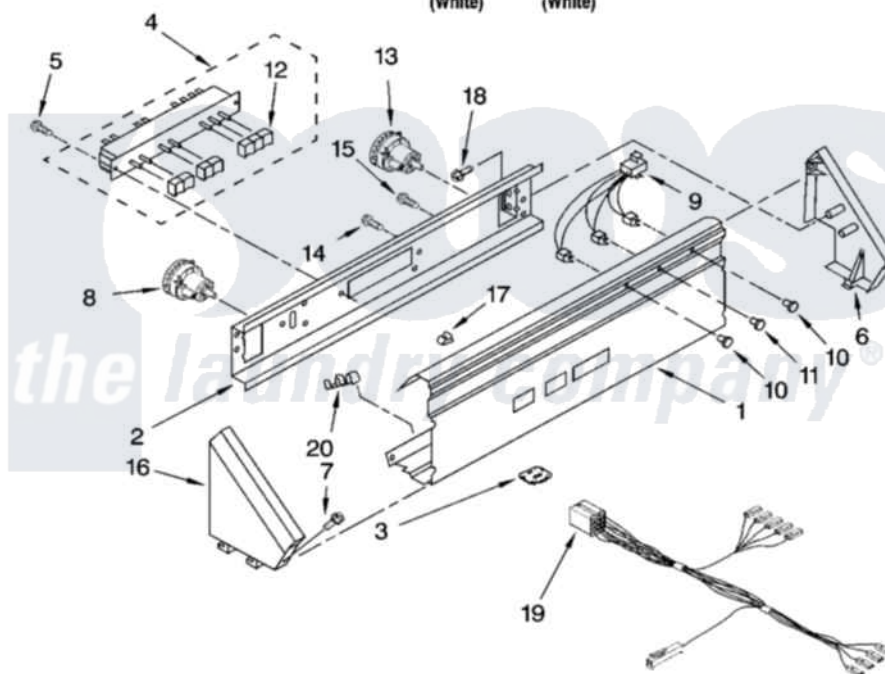

Whirlpool CAM2742TQ0 02 - CONTROL PANEL PARTS

CONTROL PANEL PARTS

For Models: CAM2742TQ0, CAM2742TQ2
(White) (White)

W10114743

4

Whirlpool [Commercial Whirlpool CAM2742TQ0 Washer Parts](#) Parts Diagram 02 - CONTROL PANEL PARTS
Click on the part number to view part

| Item | Original Part Number | Replaced By | Status | Part Description |
|------|-------------------------|---------------------------|--------|---|
| 1 | 8577883 | | | Panel, Console |
| 2 | 3978858 | | | Bracket, Control |
| 3 | 8578168 | | | Control, Automatic Temp. |
| 4 | 8577359 | | | Switch, Cycle Selector |
| 5 | 3390646 | W10139210 | | Screw, 8-18 X 5/16 |
| 6 | 3949740 | | | End Cap |
| 7 | 8281182 | | | Screw, 8-18 X 1 1/4 |
| 8 | 8573825 | W10351806 | | Switch-WL |
| 9 | 3352457 | | | Lights, Indicator |
| 10 | 3348109 | | | Lens Light |
| 11 | 3348110 | | | Lens, Yellow |
| 12 | 8316433 | | | Pushbutton |
| 13 | 8524802 | W10339319 | | Switch-WL |
| 14 | 3400073 | | | Screw, Ground |
| 15 | 90767 | | | Screw, 8A X 3/8 HeX Washer Head Tapping |
| 16 | 3949734 | W10096320 | | Cap, End |

| | | | |
|----|---------------------------|---------------------------|-------------------------|
| 17 | 689559 | | Nut, Push-In |
| 18 | 97787 | W10109200 | Screw, Baffle Mounting |
| 19 | W10138030 | | Harness, Console Wiring |
| 20 | 357572 | W10113937 | Clip, Grounding |