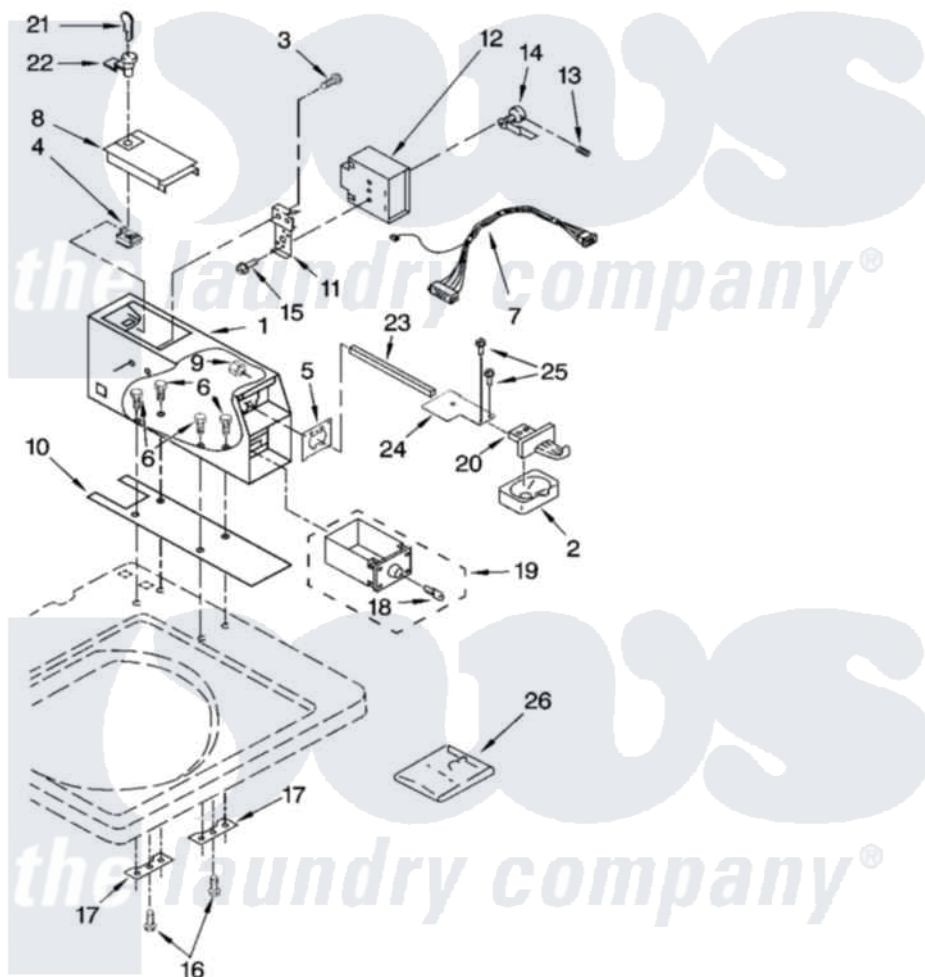

Whirlpool CAM2742TQ0 03 - METER CASE PARTS

METER CASE PARTS

For Models: CAM2742TQ0, CAM2742TQ2
(White) (White)

5

W10114743

Whirlpool Commercial Whirlpool CAM2742TQ0 Washer Parts Parts Diagram 03 - METER CASE PARTS

[Click on the part number to view part](#)

Item	Original Part Number	Replaced By	Status	Part Description
1	3406994			Case, Meter
2	385421			Funnel, Coin
3	339805			Screw, 10-32 X 3/16
4	90406			Cage Nut, 5/16-18
5	3954761	279950		Funnel
6	3349065			Bolt, Meter Case Mounting
7	W10138351			Wire Harness, Timer
8	3351136			Service Door Assembly
9	3400029			Nut, Adapter Plate
10	3954812			Cushion, Meter Case
11	385575			Bracket, Timer
12	W10112081			Timer, 60 Hz
13	98654	8533976		Set Screw
14	385571			Clutch, Timer
"	354987			Ring, Retaining
15	3400064			Screw, Timer Mounting

16	98445		Screw, 10-16 X 3/4
17	3347825	3353813	Plate, Mounting
18	BLANK		Not Available
19	8316525	4396671	Key, Money Box
20	8316520		Box
21	W10114740		Slide Mechanism Inserts
22	8316526	4396668	Key, Service Door
23	8318517	8576635	Lock-Cam
24	8316522		Bolt
25	3400086		Extension
26	8316524	4396670	Screw, 10-32 X 3/8
			Kit