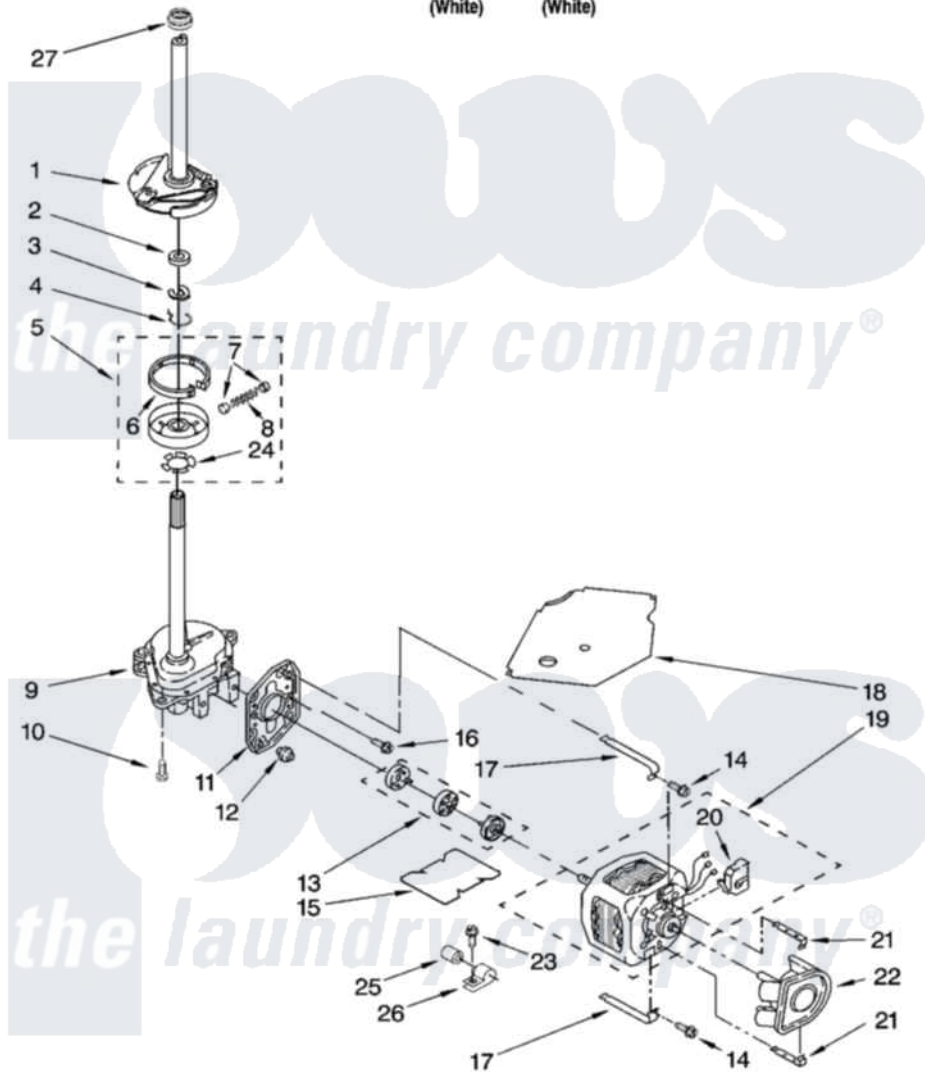

# Whirlpool CAM2742TQ0 06 - BRAKE, CLUTCH, GEARCASE, MOTOR AND PUMP PARTS

## BRAKE, CLUTCH, GEARCASE, MOTOR AND PUMP PARTS

For Models: CAM2742TQ0, CAM2742TQ2  
(White) (White)

W10114743

10

Whirlpool [Commercial Whirlpool CAM2742TQ0 Washer Parts](#) Parts Diagram 06 - BRAKE, CLUTCH, GEARCASE, MOTOR AND PUMP PARTS  
Click on the part number to view part

Item	Original Part Number	Replaced By	Status	Part Description
1	388952	<a href="#">285792</a>		Basketdrive
2	<a href="#">63292</a>			Washer, Spin Tube Thrust
3	62697	<a href="#">W10080230</a>		Ring, Spin Tube Support
4	63283	<a href="#">285353</a>		Ring
5	<a href="#">8299642</a>			Clutch
6	<a href="#">3951993</a>			Band And Lining, Clutch
7	<a href="#">62646</a>			Cap, Clutch Spring
8	<a href="#">8559387</a>			Spring And Damper Assembly
9	3360630	<a href="#">3360629</a>		Gearcase
10	3357334	<a href="#">3400516</a>		Screw Anti-Rattle
11	<a href="#">62611</a>			Plate, Motor Mount To Gearcase
12	<a href="#">62691</a>			Grommet, Motor
13	3978849	<a href="#">285852A</a>		Coupling
14	3387485	<a href="#">273556</a>		Screw, 10-16 X 5/8

15	<a href="#">3946532</a>		Shield, Motor
16	<a href="#">3400516</a>		Screw Anti-Rattle
17	<a href="#">W10086010</a>		Retainer, Motor
18	<a href="#">3362089</a>		Shield, Tub To Motor
19	<a href="#">661600</a>		Motor, Main Drive
20	62850	<a href="#">8529896</a>	Switch, Main Drive Motor
21	<a href="#">8546127</a>		Retainer, Pump
22	<a href="#">3363394</a>		Pump
23	62863	<a href="#">3390631</a>	Screw, 10-16 X 3/8
24	<a href="#">3355454</a>		Clip, Main Drive
25	<a href="#">8572717</a>		Capacitor, Motor Start
26	<a href="#">3949496</a>		Clamp, Capacitor
27	<a href="#">8577374</a>		Seal, Centerpost