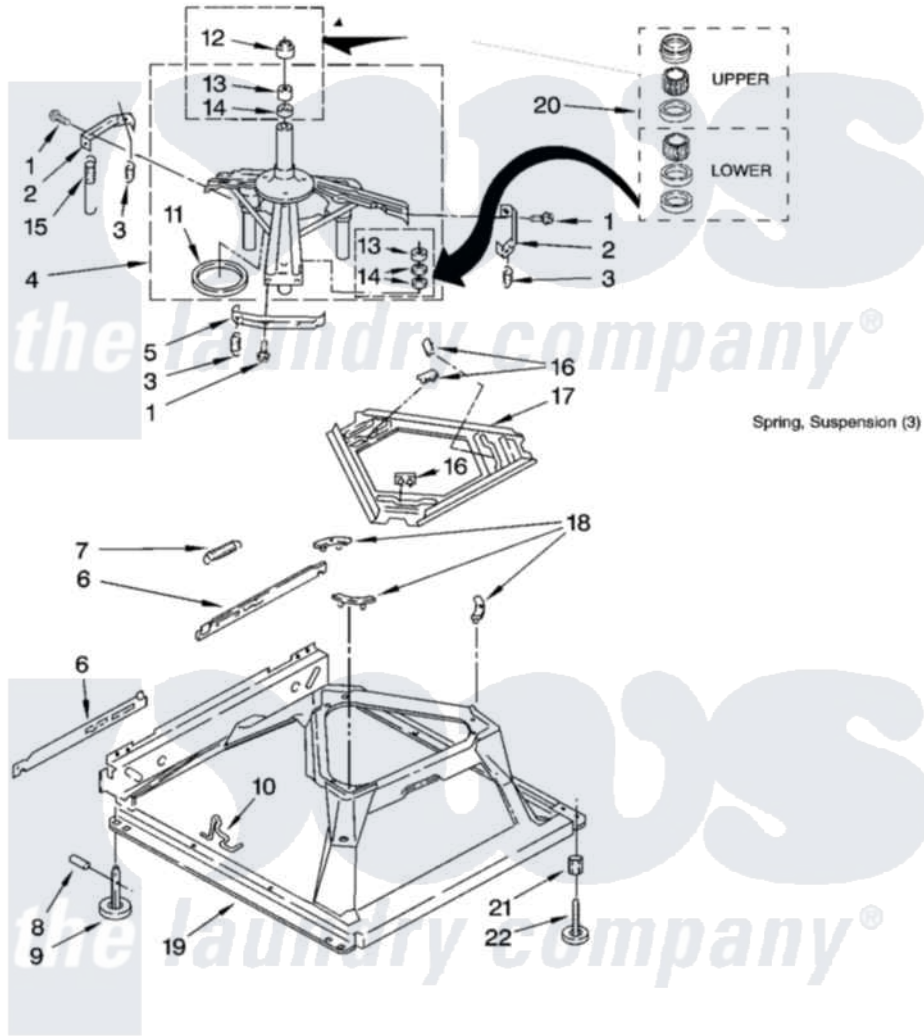

Whirlpool CAM2742TQ0 07 - MACHINE BASE PARTS

MACHINE BASE PARTS

For Models: CAM2742TQ0, CAM2742TQ2
(White) (White)

11

W10114743

Whirlpool Commercial Whirlpool CAM2742TQ0 Washer Parts Parts Diagram 07 - MACHINE BASE PARTS
Click on the part number to view part

Item	Original Part Number	Replaced By	Status	Part Description
1	3400076			Screw, Bracket Mounting
2	64067			Bracket, Spring Outer
3	63907			Spring, Suspension
4	8575214	280184		Support
5	64065			Bracket, Spring Outer
6	63466			Link, Leveling Mechanism
7	62597	8316845		Spring
8	62837			Pin, Knurled
9	62596	285244		Feet-Leveling
10	W10145155			Retainer, Suspension Spring
11	63134			Ring, Sound Deadening
12	8577376			Seal, Centerpost
13	8546455			Bearing, Centerpost
14	357409	359449		Seal, Agitator Shaft
15	388492	W10250667		Spring, Counterweight
16	62568	285219		Pad

17	3946509		Plate, Suspension
18	3363660	285744	Pad
19	3946512	285771	Base
20	285203		Centerpost Bearing Kit
21	3359452		Nut, Lock
22	W10001130		Foot, Leveling