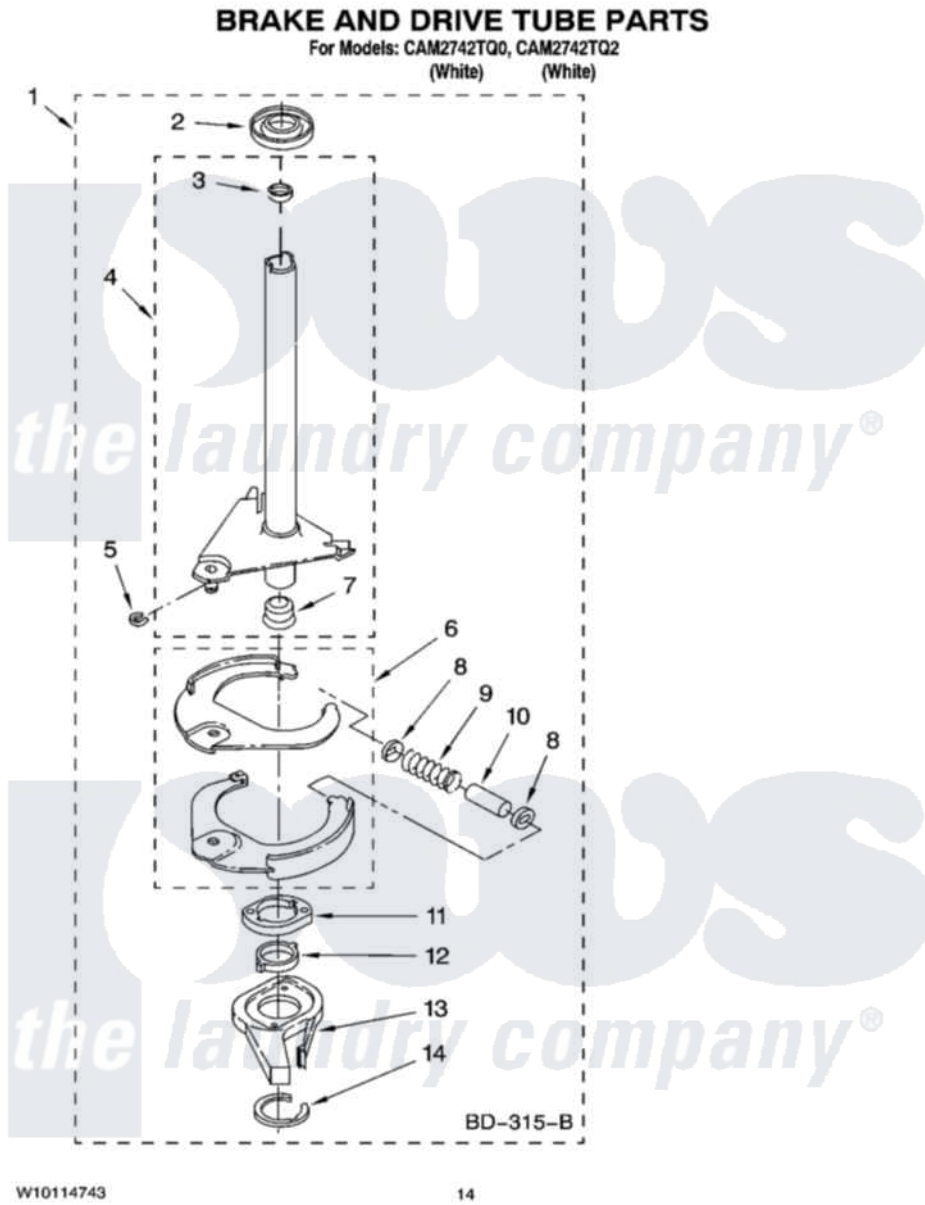

# Whirlpool CAM2742TQ0 09 - BRAKE AND DRIVE TUBE PARTS

Whirlpool [Commercial Whirlpool CAM2742TQ0 Washer Parts](#) Parts Diagram 09 - BRAKE AND DRIVE TUBE PARTS  
Click on the part number to view part

Item	Original Part Number	Replaced By	Status	Part Description
1	388952	<a href="#">285792</a>		Basketdrive
2	<a href="#">62658</a>			Ring, Thrust
3	<a href="#">356427</a>			Seal, Spin Pinion
4	64027	<a href="#">64208</a>		Tube-Spin
5	64035	<a href="#">W10083190</a>		Ring, Retaining
6	64232	<a href="#">285438</a>		Shoe-Brake
7	62703	<a href="#">8546462</a>		"T" Bearing, Spin Tube
8	3353956	<a href="#">285658</a>		Sleeve
9	387806		Not Available	Spring, Brake
10	3355360	<a href="#">285658</a>		Sleeve
11	<a href="#">661516</a>	<a href="#">8546461</a>		Cam, Brake Release
12	<a href="#">63022</a>			Sleeve, Cam
13	64194	<a href="#">285790</a>		Lining
14	<a href="#">90368</a>	<a href="#">W10083200</a>		Ring, Retaining
	BLANK		Not Available	Following Parts Not Illustrated
"	<a href="#">285208</a>			Lubricant