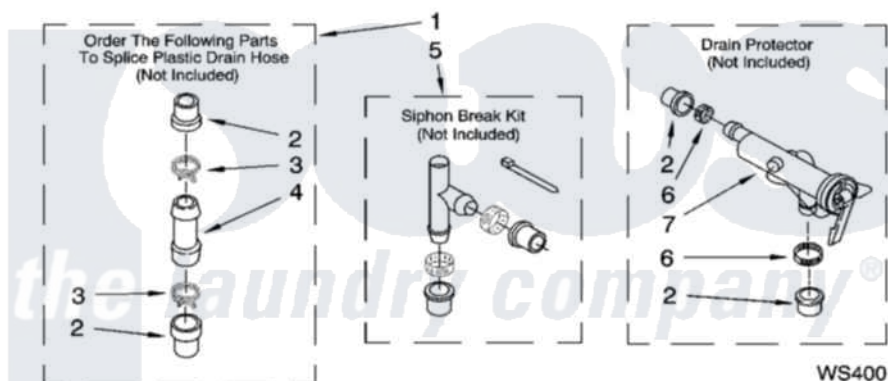

**Whirlpool CAM2742TQ0 11 - WATER SYSTEM PARTS, OPTIONAL PARTS
(NOT INCLUDED)**

WATER SYSTEM PARTS

For Models: CAM2742TQ0, CAM2742TQ2

(White) (White)

W10114743

16

Whirlpool [Commercial Whirlpool CAM2742TQ0 Washer Parts](#) Parts Diagram 11 - WATER SYSTEM PARTS,
OPTIONAL PARTS (NOT INCLUDED)
[Click on the part number to view part](#)

Item	Original Part Number	Replaced By	Status	Part Description
1	285442			Water System Parts
2	285321			Water System Parts
3	370447	285655		Clamp, Hose
4	16272			Connector, Straight
5	285320			Water System Parts
6	65349	285655		Clamp, Hose
7	367031			Water System Parts
	72017			Paint, Touch-Up
"	350938			Paint, Pressurized Spray B
"	350930			Paint, Pressurized Spray B
"	799344			Paint, Touch-Up)
"	BLANK		Not Available	OIL
"	350572			Oil
"	BLANK		Not Available	LUBRICANT
"	285208			Lubricant