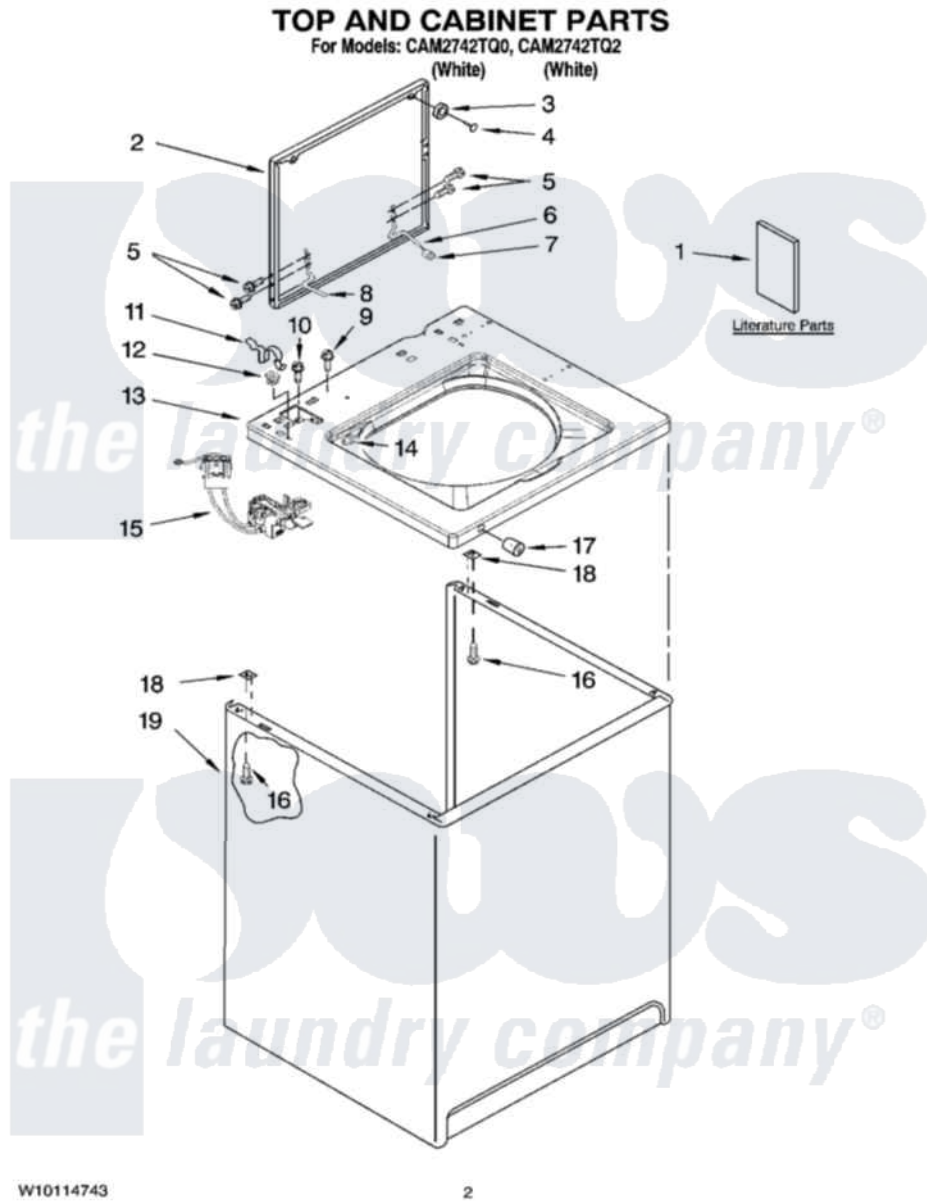

Whirlpool CAM2742TQ2 01 - TOP AND CABINET PARTS

Whirlpool [Commercial Whirlpool CAM2742TQ2 Washer Parts](#) Parts Diagram 01 - TOP AND CABINET PARTS
Click on the part number to view part

Item	Original Part Number	Replaced By	Status	Part Description
1	8316532			Installation Instructions Coin Kit
"	W10135801			Wiring Diagram
"	W10172194			Energy Guide
"	W10114743			Repair Parts List
2	W10173243	W10193874		Lid
3	356908			Bumper, Lid
4	356907			Rivet, Plastic
5	W10119828			Screw, Lid Hinge Mounting
6	54583			Hinge, Lid
7	19119			Bumper, Lid Hinge
8	8524784			Hinge, Lid
9	3351614			Screw, Gearcase Cover Mounting
10	3400611			Screw And Washer, Lid Switch
11	62780			Clip, Top And Cabinet And Rear Panel

12	358473		Nut, Push-In
13	W10114733	8524688	Top
14	21258		Bearing, Lid Hinge
15	8054980		Switch, Lid
16	3390631		Screw, 10-16 X 3/8
17	387371		Lock, Plug Also Available
18	62750		Spacer, Cabinet To Top (4)
19	63424		Cabinet