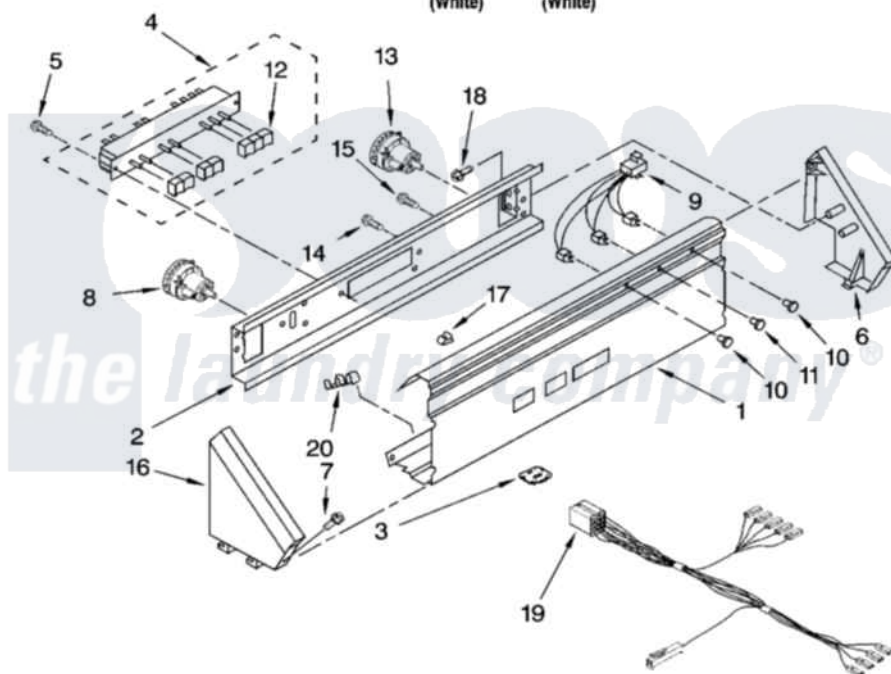

Whirlpool CAM2742TQ2 02 - CONTROL PANEL PARTS

CONTROL PANEL PARTS

For Models: CAM2742TQ0, CAM2742TQ2
(White) (White)

W10114743

4

Whirlpool [Commercial Whirlpool CAM2742TQ2 Washer Parts](#) Parts Diagram 02 - CONTROL PANEL PARTS
Click on the part number to view part

Item	Original Part Number	Replaced By	Status	Part Description
1	8577883			Panel, Console
2	3978858			Bracket, Control
3	8578168			Control, Automatic Temp.
4	8577359			Switch, Cycle Selector
5	3390646	W10139210		Screw, 8-18 X 5/16
6	3949740			End Cap
7	8281182			Screw, 8-18 X 1 1/4
8	8573825	W10351806		Switch-WL
9	3352457			Lights, Indicator
10	3348109			Lens Light
11	3348110			Lens, Yellow
12	8316433			Pushbutton
13	8524802	W10339319		Switch-WL
14	3400073			Screw, Ground
15	90767			Screw, 8A X 3/8 HeX Washer Head Tapping
16	3949734	W10096320		Cap, End