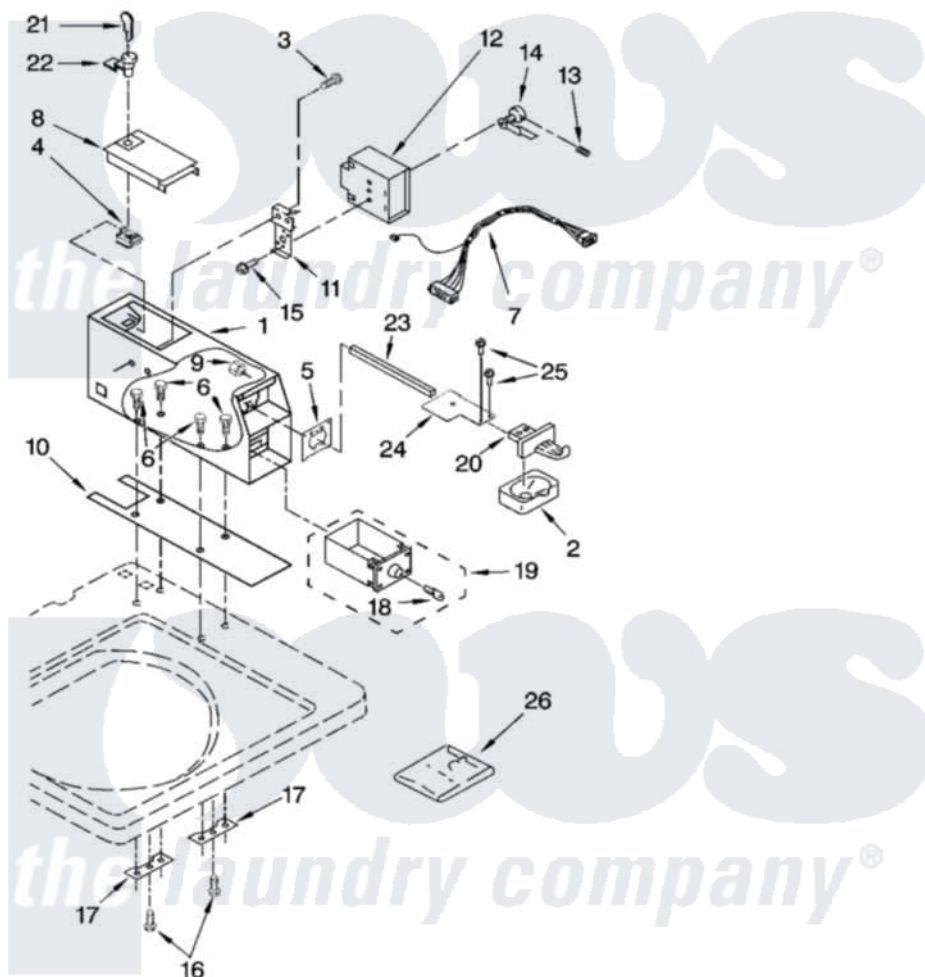

# Whirlpool CAM2742TQ2 03 - METER CASE PARTS

## METER CASE PARTS

For Models: CAM2742TQ0, CAM2742TQ2  
(White) (White)

5

W10114743

Whirlpool [Commercial Whirlpool CAM2742TQ2 Washer Parts](#) Parts Diagram 03 - METER CASE PARTS  
Click on the part number to view part

Item	Original Part Number	Replaced By	Status	Part Description
1	<a href="#">3406994</a>			Case, Meter
2	<a href="#">385421</a>			Funnel, Coin
3	<a href="#">339805</a>			Screw, 10-32 X 3/16
4	<a href="#">90406</a>			Cage Nut, 5/16-18
5	3954761	<a href="#">279950</a>		Funnel
6	<a href="#">3349065</a>			Bolt, Meter Case Mounting
7	<a href="#">W10138351</a>			Wire Harness, Timer
8	<a href="#">3351136</a>			Service Door Assembly
9	<a href="#">3400029</a>			Nut, Adapter Plate
10	<a href="#">3954812</a>			Cushion, Meter Case
11	<a href="#">385575</a>			Bracket, Timer
12	<a href="#">W10112081</a>			Timer, 60 Hz
13	98654	<a href="#">8533976</a>		Set Screw
14	<a href="#">385571</a>			Clutch, Timer
"	<a href="#">354987</a>			Ring, Retaining
15	<a href="#">3400064</a>			Screw, Timer Mounting

16	<a href="#">98445</a>		Screw, 10-16 X 3/4
17	3347825	<a href="#">3353813</a>	Plate, Mounting
18	BLANK		Not Available
19	8316525	<a href="#">4396671</a>	Key, Money Box
20	<a href="#">8316520</a>		Box
21	<a href="#">W10114740</a>		Slide Mechanism Inserts
22	8316526	<a href="#">4396668</a>	Key, Service Door
23	8318517	<a href="#">8576635</a>	Lock-Cam
24	<a href="#">8316522</a>		Bolt
25	<a href="#">3400086</a>		Extension
26	8316524	<a href="#">4396670</a>	Screw, 10-32 X 3/8
			Kit