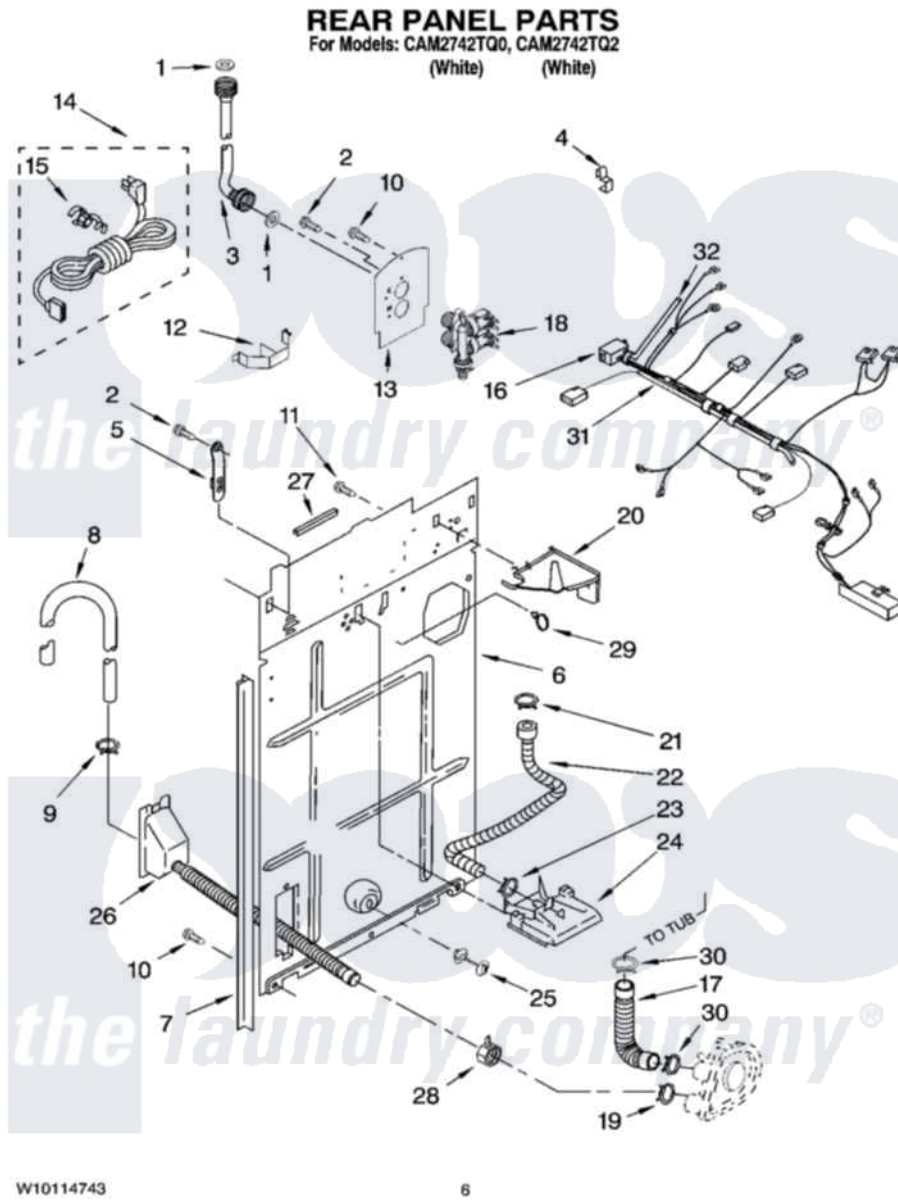

Whirlpool CAM2742TQ2 04 - REAR PANEL PARTS

Whirlpool Commercial Whirlpool CAM2742TQ2 Washer Parts Parts Diagram 04 - REAR PANEL PARTS
Click on the part number to view part

Item	Original Part Number	Replaced By	Status	Part Description
1	3976300	16123		Washer Inlet-Hose Miscellaneous Parts Must be Ordered Separately.
2	9740848			Screw, Mixing Valve Mounting
3	3949380			Hose, Water Inlet
"	3949381			Hose, Water Inlet
4	8282518			Clip, Harness
5	8568314			Strap, Console
6	8541649	285929		Panel-Rear
7	62747			Pad, Rear Panel
8	96743			Hose, Drain
9	8317496	285655		Clamp, Hose
10	62863	3390631		Screw, 10-16 X 3/8
11	3351614			Screw, Gearcase Cover Mounting
12	8055003			Clip, Harness And Pressure Switch
13	8541624	285930		Plate

14	3976231	285928	Cord-Power
15	3952821	285777	Relief-Str
16	W10114216		Harness, Wiring
17	3951449	285871	Hose
18	3979347	3979346	Valve, Water Inlet And Thermistor Assembly
19	3366912	356138	Clamp, Hose
20	8539874		Shield, Suds
21	301958	596669	Clamp, Manifold
22	8317974	8317926	Hose, Vacuum Break
23	370450	596669	Clamp, Manifold
24	387606	3360977	Break-Vac
25	8519200		Support, Rear Panel
26	8317940	W10358149	Drain Hose Assembly
27	W10096784	3367669	Protector, Edge
28	3976395		Restraint, Hose
29	8559320		Restraint, Hose
30	3363366	616099	Clamp
31	8524801	353244	Hose, Pressure Switch
32	8524791	353244	Hose, Pressure Switch
	BLANK	Not Available	Following Parts Not Illustrated
"	3954579		Miscellaneous Parts Bag