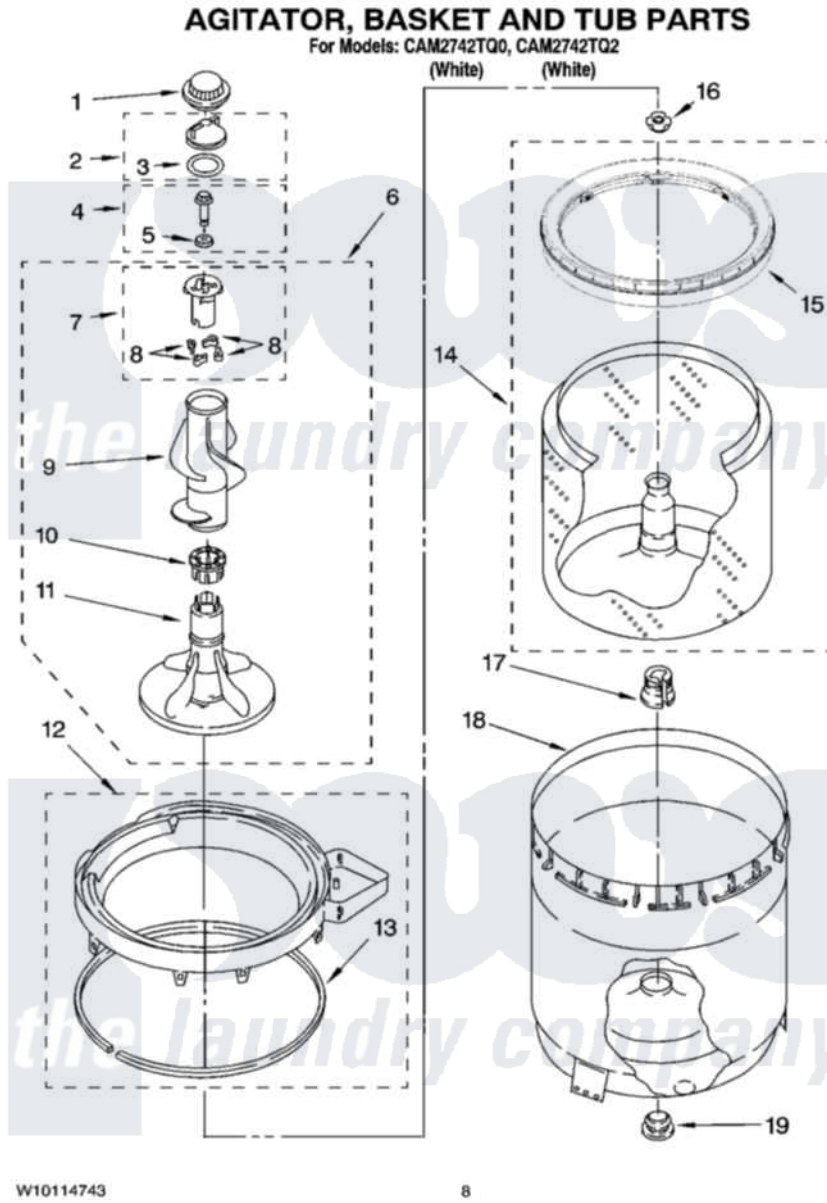

Whirlpool CAM2742TQ2 05 - AGITATOR, BASKET AND TUB PARTS

Whirlpool Commercial Whirlpool CAM2742TQ2 Washer Parts Parts Diagram 05 - AGITATOR, BASKET AND TUB PARTS

Click on the part number to view part

Item	Original Part Number	Replaced By	Status	Part Description
1	3355758			Cap, Agitator
2	387094	285550		Cap
3	W10072840			Fabric Softener
4	358237			Screw And Washer
5	3949550			Washer
6	3349743			Agitator
7	3947410	285751		Dog-Agitator
8	3366877	80040		Dog-Agitator
9	3349610			Mover, Agitator Clutch
10	3351014	285620		Washer
11	3349578			Agitator
12	8528150	W10445870		Ring-Tub
13	3976308			Gasket, Tub Ring
14	8526017	W10389329		Clothes Container, Assembly
15	387240			Ring, Balance
16	21366			Nut, Spanner

17 [389140](#)

Tub Block, Basket Drive

18 W10135425

[63849](#)

Strain Relief, Power Cord

19 [383727](#)

Gasket, Centerpodt