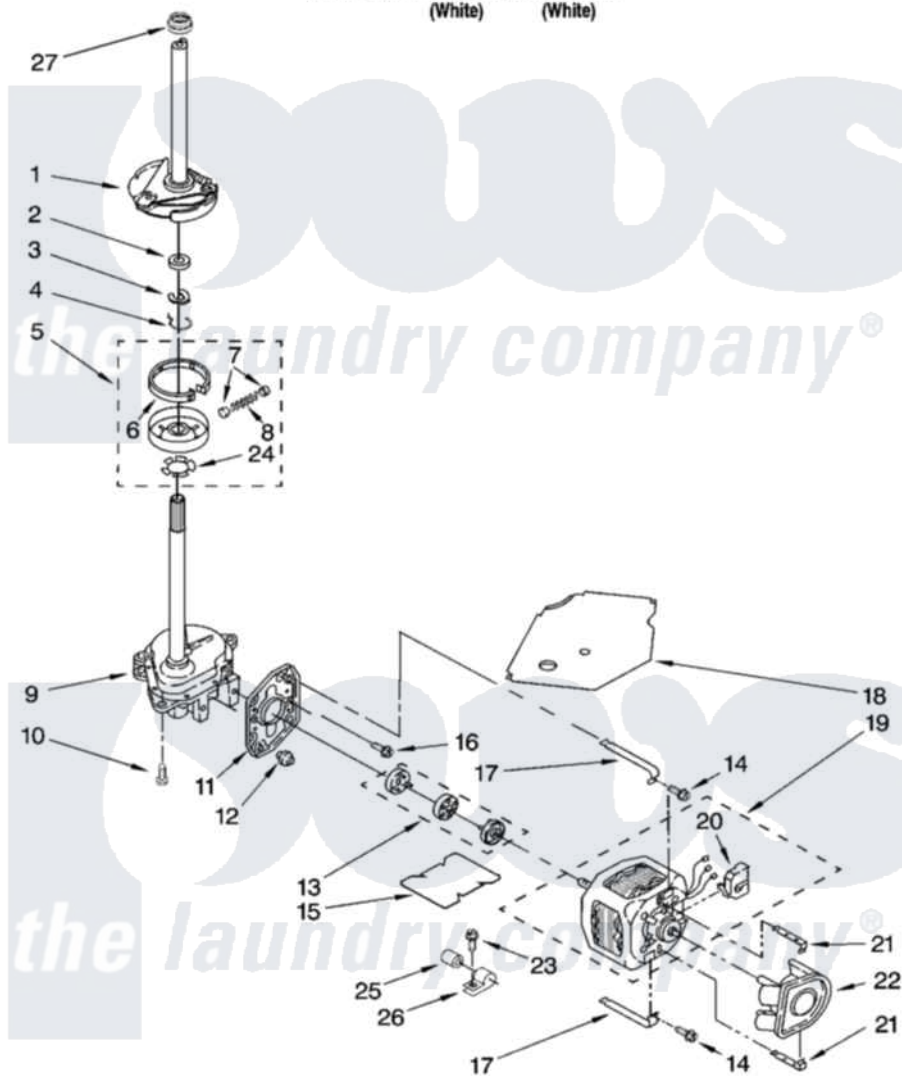

# Whirlpool CAM2742TQ2 06 - BRAKE, CLUTCH, GEARCASE, MOTOR AND PUMP PARTS

## BRAKE, CLUTCH, GEARCASE, MOTOR AND PUMP PARTS

For Models: CAM2742TQ0, CAM2742TQ2

(White) (White)

W10114743

10

Whirlpool [Commercial Whirlpool CAM2742TQ2 Washer Parts](#) Parts Diagram 06 - BRAKE, CLUTCH, GEARCASE, MOTOR AND PUMP PARTS

[Click on the part number to view part](#)

Item	Original Part Number	Replaced By	Status	Part Description
1	388952	<a href="#">285792</a>		Basketdrive
2	<a href="#">63292</a>			Washer, Spin Tube Thrust
3	62697	<a href="#">W10080230</a>		Ring, Spin Tube Support
4	63283	<a href="#">285353</a>		Ring
5	<a href="#">8299642</a>			Clutch
6	<a href="#">3951993</a>			Band And Lining, Clutch
7	<a href="#">62646</a>			Cap, Clutch Spring
8	<a href="#">8559387</a>			Spring And Damper Assembly
9	3360630	<a href="#">3360629</a>		Gearcase
10	3357334	<a href="#">3400516</a>		Screw Anti-Rattle
11	<a href="#">62611</a>			Plate, Motor Mount To Gearcase
12	<a href="#">62691</a>			Grommet, Motor
13	3978849	<a href="#">285852A</a>		Coupling
14	3387485	<a href="#">273556</a>		Screw, 10-16 X 5/8

15	<a href="#">3946532</a>		Shield, Motor
16	<a href="#">3400516</a>		Screw Anti-Rattle
17	<a href="#">W10086010</a>		Retainer, Motor
18	<a href="#">3362089</a>		Shield, Tub To Motor
19	<a href="#">661600</a>		Motor, Main Drive
20	62850	<a href="#">8529896</a>	Switch, Main Drive Motor
21	<a href="#">8546127</a>		Retainer, Pump
22	<a href="#">3363394</a>		Pump
23	62863	<a href="#">3390631</a>	Screw, 10-16 X 3/8
24	<a href="#">3355454</a>		Clip, Main Drive
25	<a href="#">8572717</a>		Capacitor, Motor Start
26	<a href="#">3949496</a>		Clamp, Capacitor
27	<a href="#">8577374</a>		Seal, Centerpost