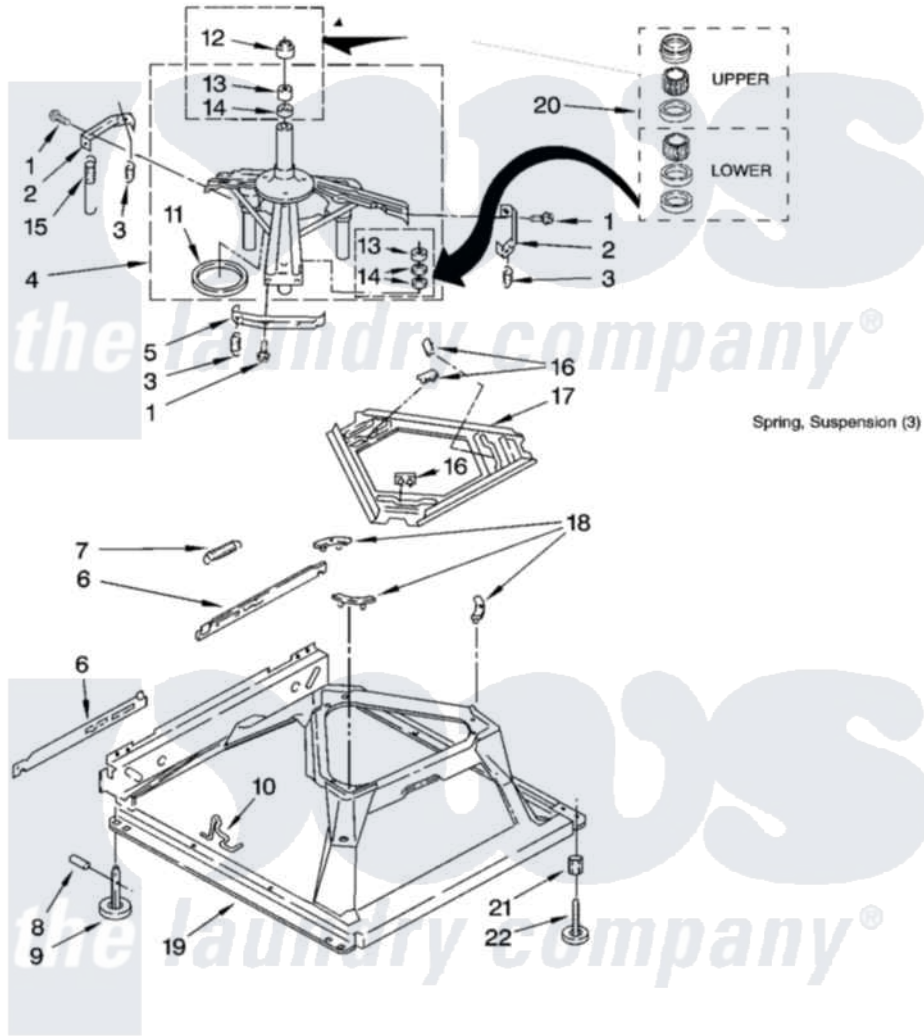

Whirlpool CAM2742TQ2 07 - MACHINE BASE PARTS

MACHINE BASE PARTS

For Models: CAM2742TQ0, CAM2742TQ2
(White) (White)

11

W10114743

Whirlpool [Commercial Whirlpool CAM2742TQ2 Washer Parts](#) Parts Diagram 07 - MACHINE BASE PARTS
Click on the part number to view part

Item	Original Part Number	Replaced By	Status	Part Description
1	3400076			Screw, Bracket Mounting
2	64067			Bracket, Spring Outer
3	63907			Spring, Suspension
4	8575214	280184		Support
5	64065			Bracket, Spring Outer
6	63466			Link, Leveling Mechanism
7	62597	8316845		Spring
8	62837			Pin, Knurled
9	62596	285244		Feet-Leveling
10	W10145155			Retainer, Suspension Spring
11	63134			Ring, Sound Deadening
12	8577376			Seal, Centerpost
13	8546455			Bearing, Centerpost
14	357409	359449		Seal, Agitator Shaft
15	388492	W10250667		Spring, Counterweight
16	62568	285219		Pad

17	3946509		Plate, Suspension
18	3363660	285744	Pad
19	3946512	285771	Base
20	285203		Centerpost Bearing Kit
21	3359452		Nut, Lock
22	W10001130		Foot, Leveling