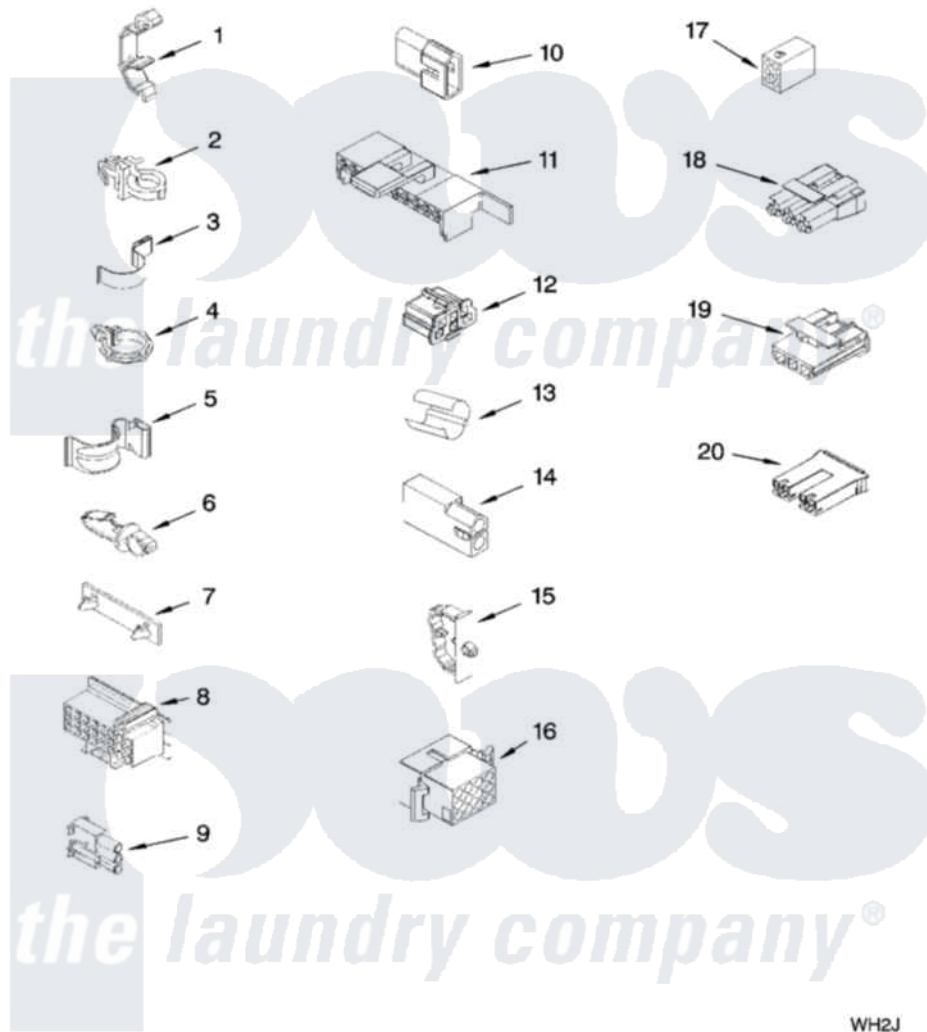

# Whirlpool CAM2742TQ2 08 - WIRING HARNESS PARTS

## WIRING HARNESS PARTS

For Models: CAM2742TQ0, CAM2742TQ2  
(White) (White)

W10114743

12

WH2J

Whirlpool [Commercial Whirlpool CAM2742TQ2 Washer Parts](#) Parts Diagram 08 - WIRING HARNESS PARTS  
Click on the part number to view part

Item	Original Part Number	Replaced By	Status	Part Description
1	<a href="#">3349557</a>			Retainer, Harness
2	388498		Not Available	Clip, Harness
3	3347812	<a href="#">8528351</a>		Clip
4	3352501	<a href="#">8559320</a>		Restraint, Hose
5	<a href="#">90016</a>			Clip, Pressure Switch Hose
6	3390496	<a href="#">8281256</a>		Clip, Harness
7	<a href="#">389379</a>			Retainer, Side To Feature Panel
8	<a href="#">3948614</a>			Disconnect Block
"	<a href="#">352089</a>			Timer, Block Disconnect
9	<a href="#">62889</a>			Receptacle, Terminal
10	<a href="#">353424</a>			Plug, Terminal
11	<a href="#">62505</a>			Block, Disconnect
12	<a href="#">3347243</a>			Block, Disconnect
13	<a href="#">63523</a>			Harness, Protector
14	<a href="#">717252</a>			Receptacle, Terminal
15	<a href="#">3352944</a>			Clip, Harness

16	3390423	Not Available	Block, Disconnect (12-Way) (Timer) (Use Term. 94613)
17	3347730	Not Available	Receptacle, (6-Way) (Use Term. 94613)
18	<a href="#">3948617</a>	<a href="#">2172937</a>	Connector
19	<a href="#">3360056</a>		Connector
20	<a href="#">3354925</a>		Block, Connector
"	<a href="#">3354926</a>		Block, Connector