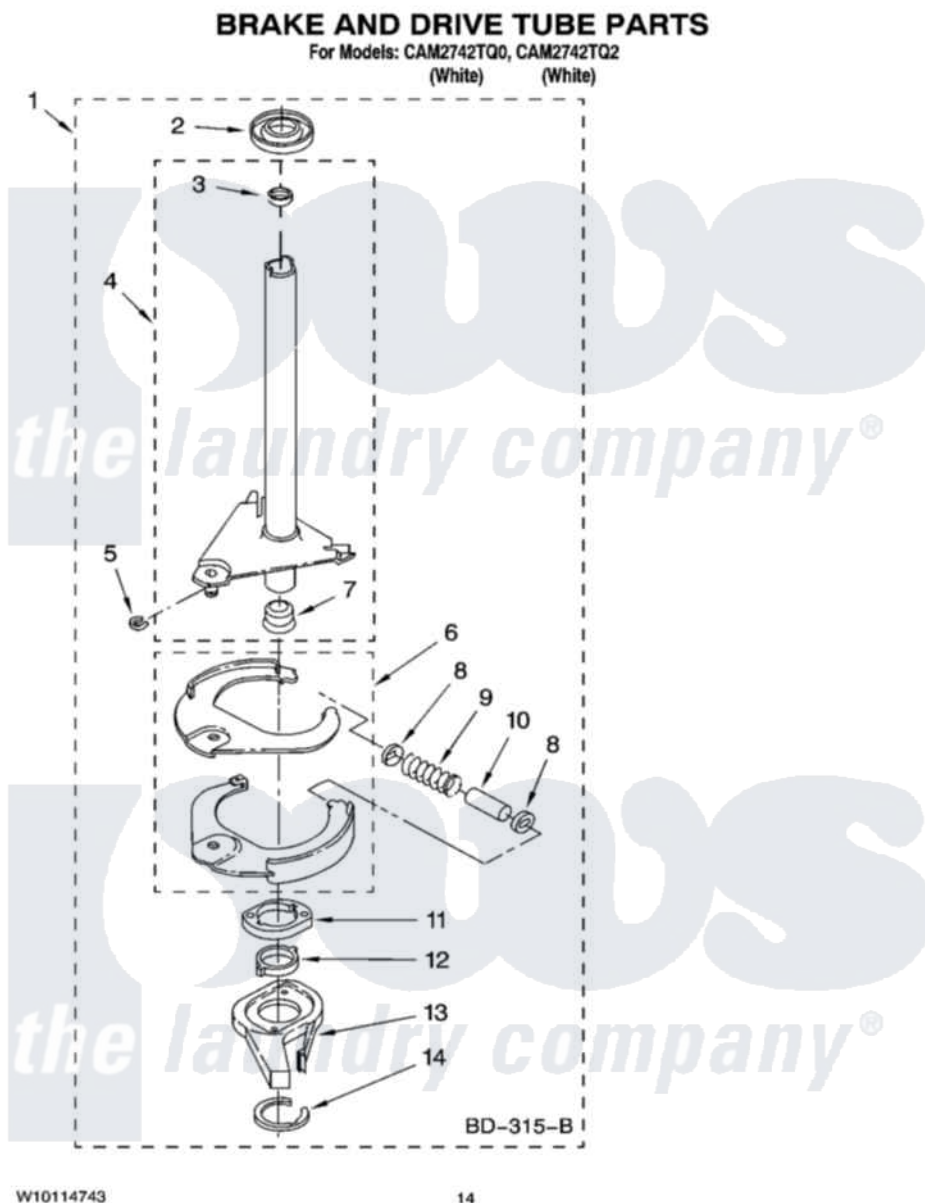

# Whirlpool CAM2742TQ2 09 - BRAKE AND DRIVE TUBE PARTS

Whirlpool Commercial Whirlpool CAM2742TQ2 Washer Parts Parts Diagram 09 - BRAKE AND DRIVE TUBE PARTS  
Click on the part number to view part

Item	Original Part Number	Replaced By	Status	Part Description
1	388952	<a href="#">285792</a>		Basketdrive
2	<a href="#">62658</a>			Ring, Thrust
3	<a href="#">356427</a>			Seal, Spin Pinion
4	64027	<a href="#">64208</a>		Tube-Spin
5	64035	<a href="#">W10083190</a>		Ring, Retaining
6	64232	<a href="#">285438</a>		Shoe-Brake
7	62703	<a href="#">8546462</a>		"T" Bearing, Spin Tube
8	3353956	<a href="#">285658</a>		Sleeve
9	387806		Not Available	Spring, Brake
10	3355360	<a href="#">285658</a>		Sleeve
11	<a href="#">661516</a>	<a href="#">8546461</a>		Cam, Brake Release
12	<a href="#">63022</a>			Sleeve, Cam
13	64194	<a href="#">285790</a>		Lining
14	<a href="#">90368</a>	<a href="#">W10083200</a>		Ring, Retaining
	BLANK		Not Available	Following Parts Not Illustrated
"	<a href="#">285208</a>			Lubricant