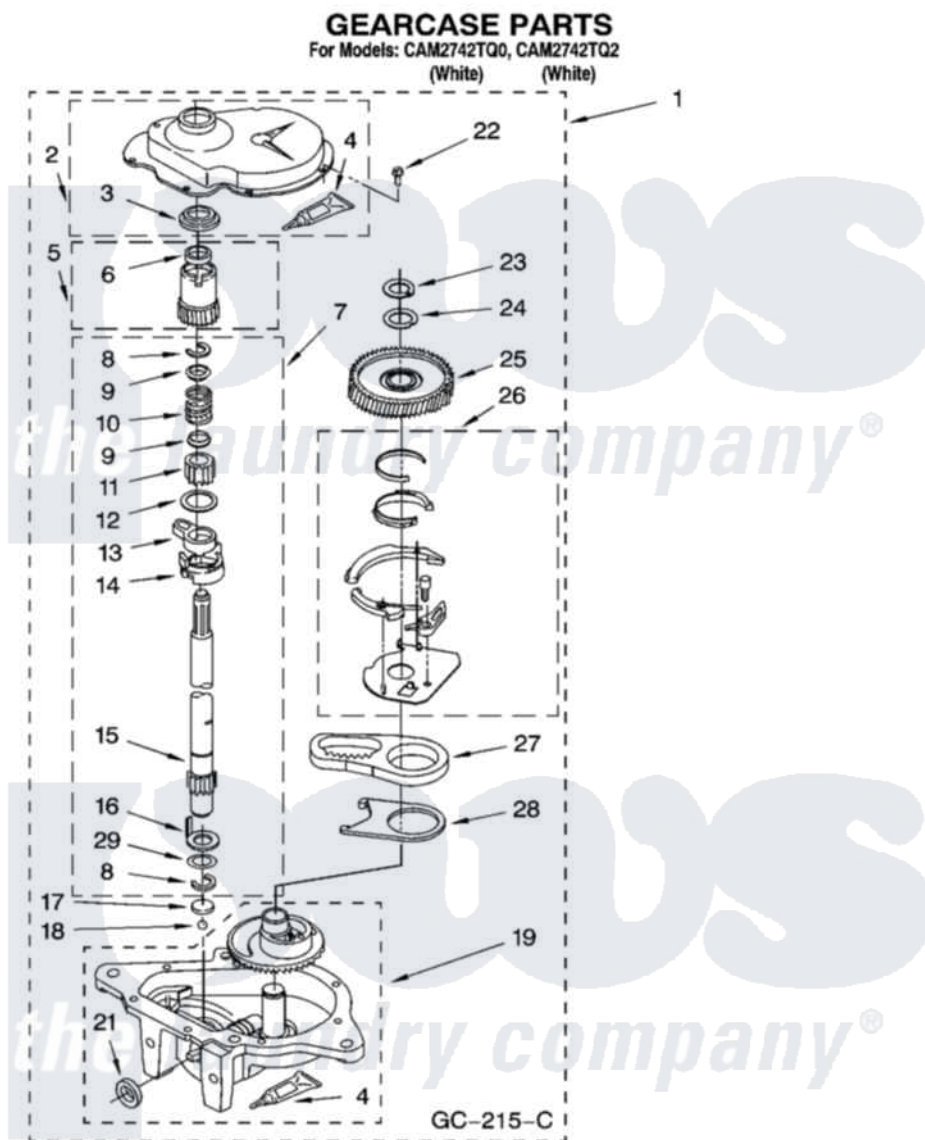

Whirlpool CAM2742TQ2 10 - GEARCASE PARTS

15

W10114743

Whirlpool [Commercial Whirlpool CAM2742TQ2 Washer Parts](#) Parts Diagram 10 - GEARCASE PARTS
Click on the part number to view part

Item	Original Part Number	Replaced By	Status	Part Description
1	3360630	3360629		Gearcase
2	285202			Cover, Gearcase
3	3349985			Seal, Gearcase Cover
4	285195			Sealer Sealer, Gasket
5	63320	285362		Gear and Pinion
6	356427			Seal, Spin Pinion
7	389387			Shaft, Agitator
8	90369		Not Available	Ring, Retaining (2)
9	62677			Retainer, Spring
10	62676			Spring, Agitator
11	63273	285509		Shaft, Agitator
12	62619			Washer, Agitator Gear
13	62580	285206		Cam-Agitator
14	62581	285206		Cam-Agitator
15	285509			Shaft, Agitator
16	62618			Washer, Cam Thrust

17	16018	285205	Bearing
18	85529	285205	Bearing
19	389230	285515	Gearcase
21	285352		Seal Kit, Thrust Plug
22	3351614		Screw, Gearcase Cover Mounting
23	3362552	285765	Ring-Retr
24	285735	285766	Washer Kit, Thrust
25	62570	285362	Gear and Pinon
26	388253	999516	Shelf-Glas
27	3349296	8546456	Rack, Connecting
28	62621		Actuator, Shift
29	388815		Washer, Intermediate 1 3976263 Miscellaneous Parts Bag 2 3976300 Washer, Inlet Hose 3 3366913 Clamp, Hose