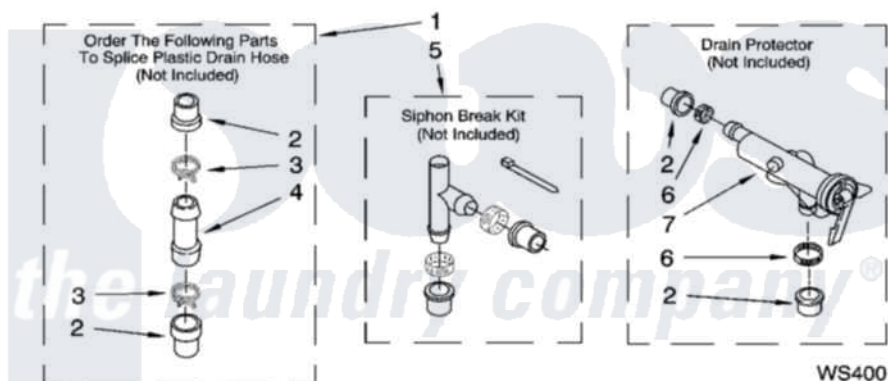

**Whirlpool CAM2742TQ2 11 - WATER SYSTEM PARTS, OPTIONAL PARTS
(NOT INCLUDED)**

WATER SYSTEM PARTS

For Models: CAM2742TQ0, CAM2742TQ2

(White) (White)

W10114743

16

Whirlpool [Commercial Whirlpool CAM2742TQ2 Washer Parts](#) Parts Diagram 11 - WATER SYSTEM PARTS,
OPTIONAL PARTS (NOT INCLUDED)
[Click on the part number to view part](#)

Item	Original Part Number	Replaced By	Status	Part Description
1	285442			Water System Parts
2	285321			Water System Parts
3	370447	285655		Clamp, Hose
4	16272			Connector, Straight
5	285320			Water System Parts
6	65349	285655		Clamp, Hose
7	367031			Water System Parts
	72017			Paint, Touch-Up
"	350938			Paint, Pressurized Spray B
"	350930			Paint, Pressurized Spray B
"	799344			Paint, Touch-Up)
"	BLANK		Not Available	OIL
"	350572			Oil
"	BLANK		Not Available	LUBRICANT
"	285208			Lubricant