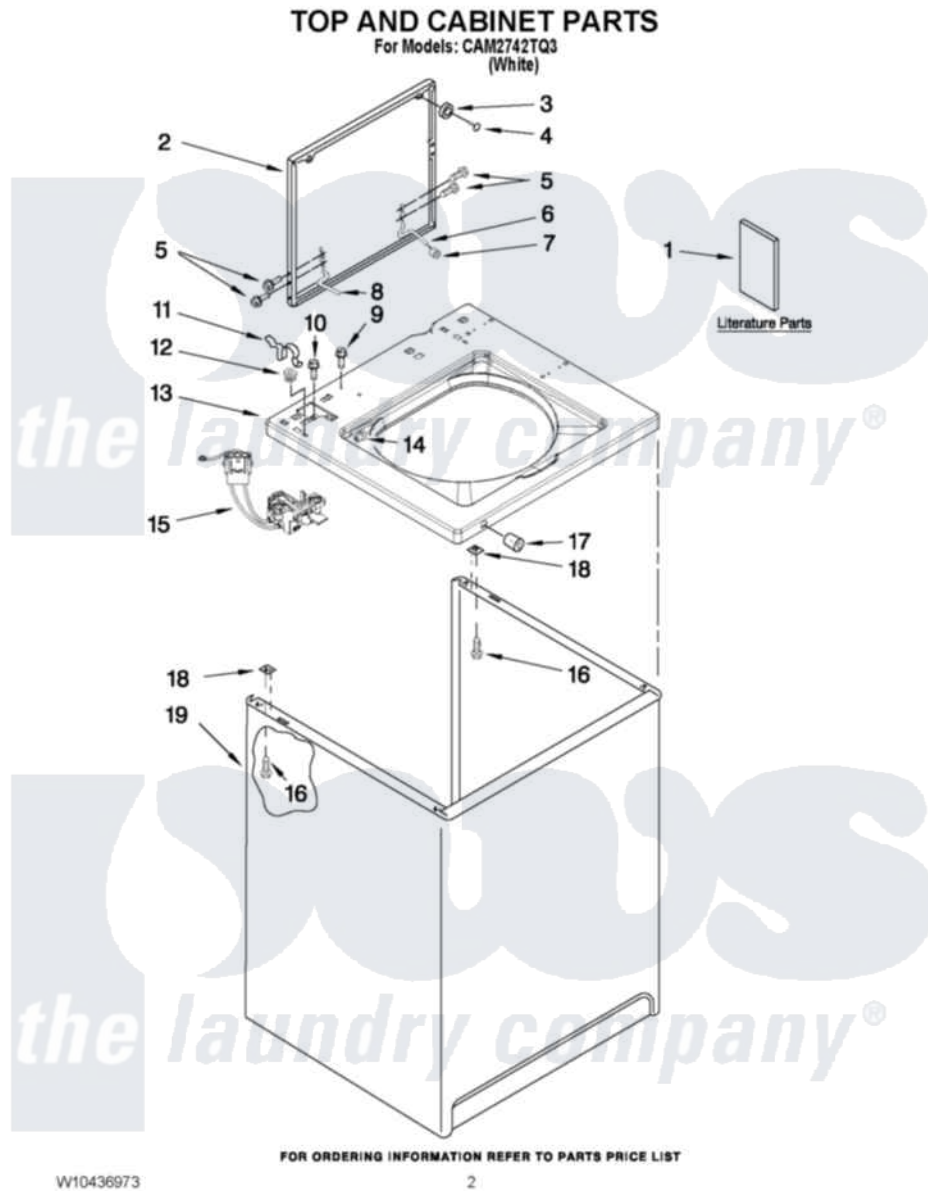

Whirlpool CAM2742TQ3 01 - TOP AND CABINET PARTS

Whirlpool [Commercial Whirlpool CAM2742TQ3 Washer Parts](#) Parts Diagram 01 - TOP AND CABINET PARTS
Click on the part number to view part

Item	Original Part Number	Replaced By	Status	Part Description
1	8316532			Installation Instructions Coin Kit
"	W10135801			Wiring Diagram
"	W10422258		Not Available	ENERGY GUIDE
"	8315954		Not Available	INSTALLATION, INSTRUCTIONS
2	W10173243	W10193874		Lid
3	356908			Bumper, Lid
4	356907			Rivet, Plastic
5	W10119828			Screw, Lid Hinge Mounting
6	54583			Hinge, Lid
7	19119			Bumper, Lid Hinge
8	8524784			Hinge, Lid
9	3351614			Screw, Gearcase Cover Mounting
10	3400611			Screw And Washer, Lid Switch
11	62780			Clip, Top And Cabinet And Rear Panel

12	358473		Nut, Push-In
13	W10114733	8524688	Top
14	21258		Bearing, Lid Hinge
15	8054980		Switch, Lid
16	3390631		Screw, 10-16 X 3/8
17	387371		Lock, Plug Also Available
18	62750		Spacer, Cabinet To Top (4)
19	63424		Cabinet