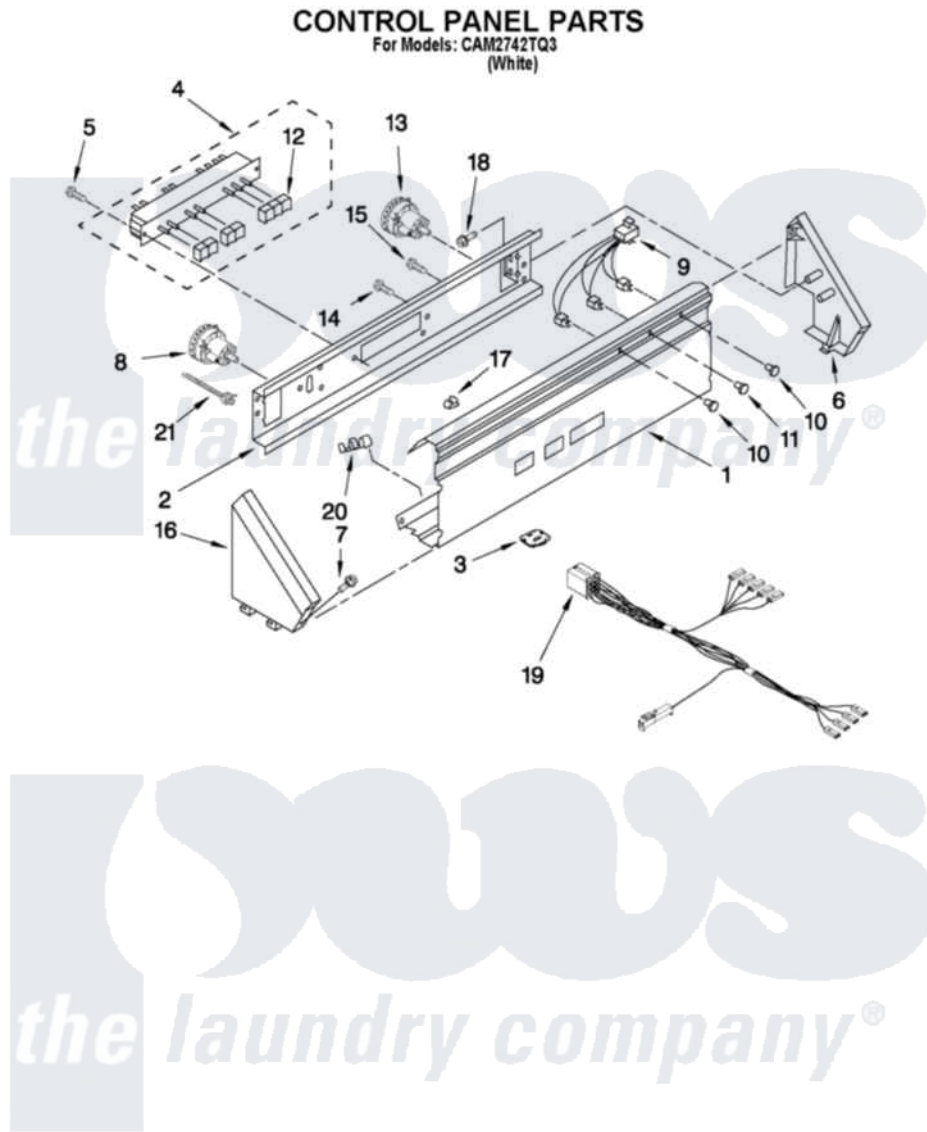

# Whirlpool CAM2742TQ3 02 - CONTROL PANEL PARTS

W10436973

FOR ORDERING INFORMATION REFER TO PARTS PRICE LIST

4

Whirlpool [Commercial Whirlpool CAM2742TQ3 Washer Parts](#) Parts Diagram 02 - CONTROL PANEL PARTS  
Click on the part number to view part

Item	Original Part Number	Replaced By	Status	Part Description
1	<a href="#">8577883</a>			Panel, Console
2	<a href="#">3978858</a>			Bracket, Control
3	<a href="#">8578168</a>			Control, Automatic Temp.
4	<a href="#">W10330140</a>			Switch, Cycle Selector
5	<a href="#">3390646</a>	<a href="#">W10139210</a>		Screw, 8-18 X 5/16
6	<a href="#">3949740</a>			End Cap
7	<a href="#">8281182</a>			Screw, 8-18 X 1 1/4
8	<a href="#">W10414164</a>			Pressure Switch, High Water Level
9	<a href="#">3352457</a>			Lights, Indicator
10	<a href="#">3348109</a>			Lens Light
11	<a href="#">3348110</a>			Lens, Yellow
12	<a href="#">8316433</a>			Pushbutton
13	<a href="#">W10414162</a>			Pressure Switch, Low Water Level
14	<a href="#">3400073</a>			Screw, Ground
15	<a href="#">00767</a>			Screw, 8A X 3/8 HeX Washer

15	<a href="#">3949734</a>	<a href="#">W10096320</a>	Head Tapping
16	<a href="#">689559</a>		Cap, End
17	<a href="#">97787</a>	<a href="#">W10109200</a>	Nut, Push-In
18	<a href="#">W10138030</a>		Screw, Baffle Mounting
19	<a href="#">W10113937</a>		Harness, Console Wiring
20	W10231379	<a href="#">W10251893</a>	Clip, Grounding
21			Clamp-Hose