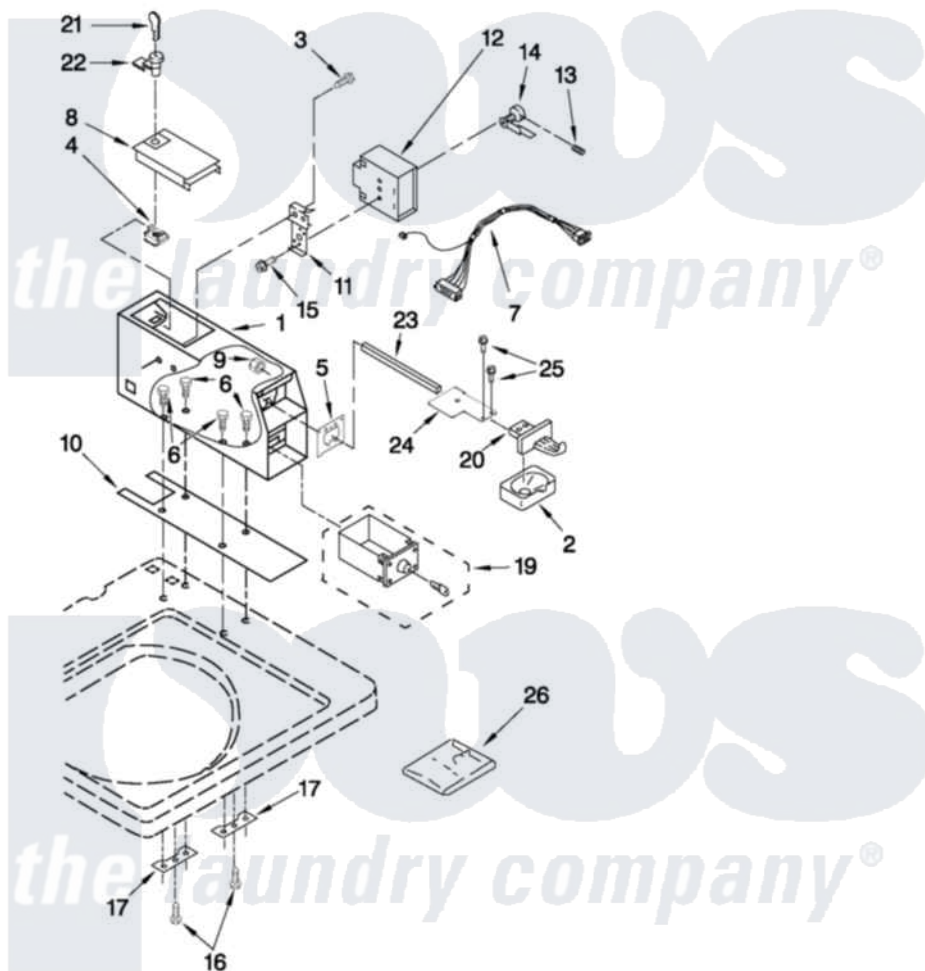

Whirlpool CAM2742TQ3 03 - METER CASE PARTS

METER CASE PARTS

For Models: CAM2742TQ3
(White)

FOR ORDERING INFORMATION REFER TO PARTS PRICE LIST

5

W10436973

Whirlpool [Commercial Whirlpool CAM2742TQ3 Washer Parts](#) Parts Diagram 03 - METER CASE PARTS
Click on the part number to view part

Item	Original Part Number	Replaced By	Status	Part Description
1	3406994			Case, Meter
2	385421			Funnel, Coin
3	339805			Screw, 10-32 X 3/16
4	90406			Cage Nut, 5/16-18
5	3954761	279950		Funnel
6	3349065			Bolt, Meter Case Mounting
7	W10138351			Wire Harness, Timer
8	3351136			Service Door Assembly
9	3400029			Nut, Adapter Plate
10	3954812			Cushion, Meter Case
11	385575			Bracket, Timer
12	W10112081			Timer, 60 Hz
13	98654	8533976		Set Screw
14	385571			Clutch, Timer
"	354987			Ring, Retaining
15	3400064			Screw, Timer Mounting

16	98445		Screw, 10-16 X 3/4
17	3347825	3353813	Plate, Mounting
19	8316525	4396671	Box
20	8316520		Slide Mechanism Inserts
21	W10114740		Key, Service Door
22	8316526	4396668	Lock-Cam
23	8318517	8576635	Bolt
24	8316522		Extension
25	3400086		Screw, 10-32 X 3/8
26	8316524	4396670	Kit