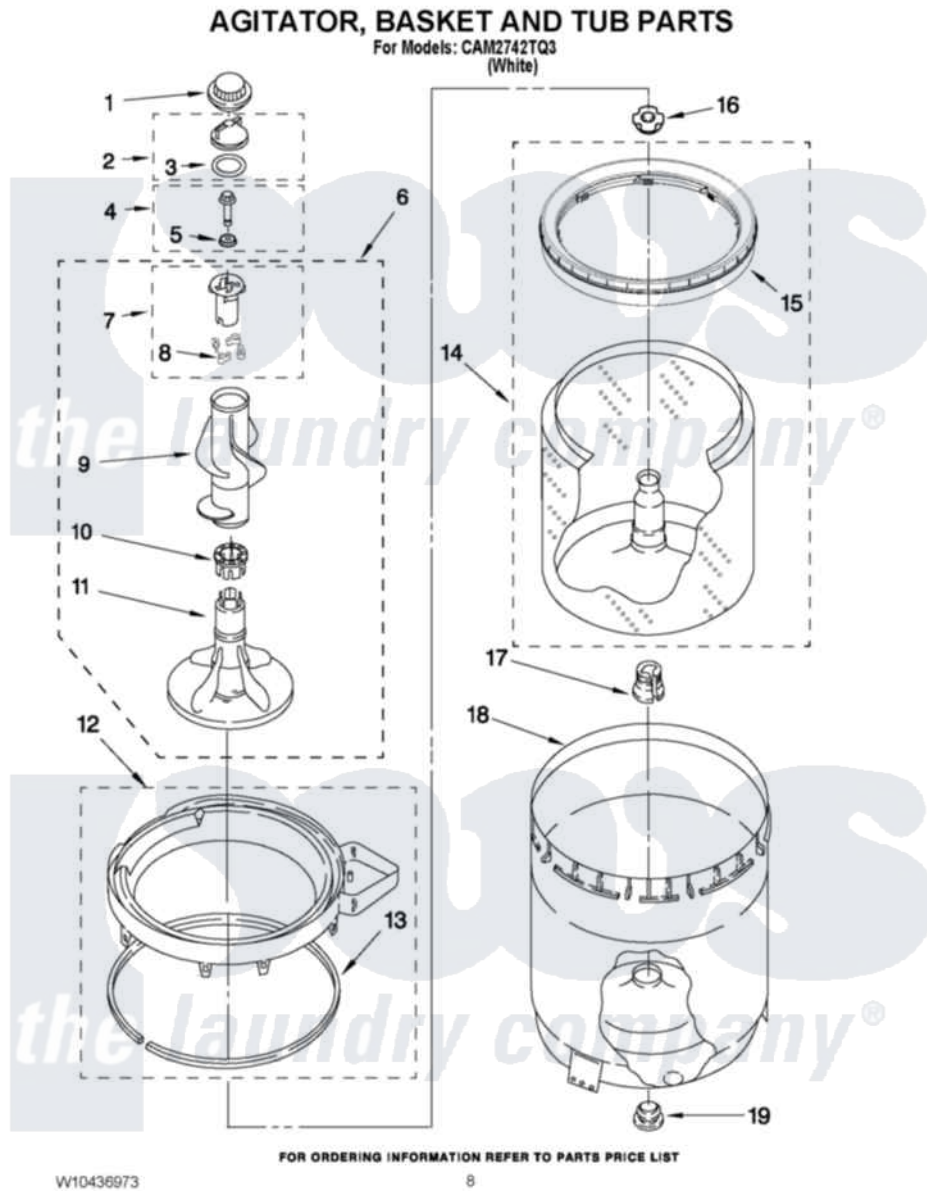

Whirlpool CAM2742TQ3 05 - AGITATOR, BASKET AND TUB PARTS

Whirlpool [Commercial Whirlpool CAM2742TQ3 Washer Parts](#) Parts Diagram 05 - AGITATOR, BASKET AND TUB PARTS

[Click on the part number to view part](#)

Item	Original Part Number	Replaced By	Status	Part Description
1	3355758			Cap, Agitator
2	387094	285550		Cap
3	W10072840			Fabric Softener
4	W10003790			Screw And Washer
5	3949550			Washer
6	3349743			Agitator
7	3947410	285751		Dog-Agitator
8	3366877	80040		Dog-Agitator
9	3349610			Mover, Agitator Clutch
10	3351014	285620		Washer
11	3349578			Agitator
12	8528150	W10445870		Ring-Tub
13	3976308			Gasket, Tub Ring
14	W10389329			Clothes Container, Assembly
15	387240			Ring, Balance
16	21366			Nut, Spanner

17 [389140](#)

Tub Block, Basket Drive

18 W10135425

[63849](#)

Strain Relief, Power Cord

19 [383727](#)

Gasket, Centerpodt