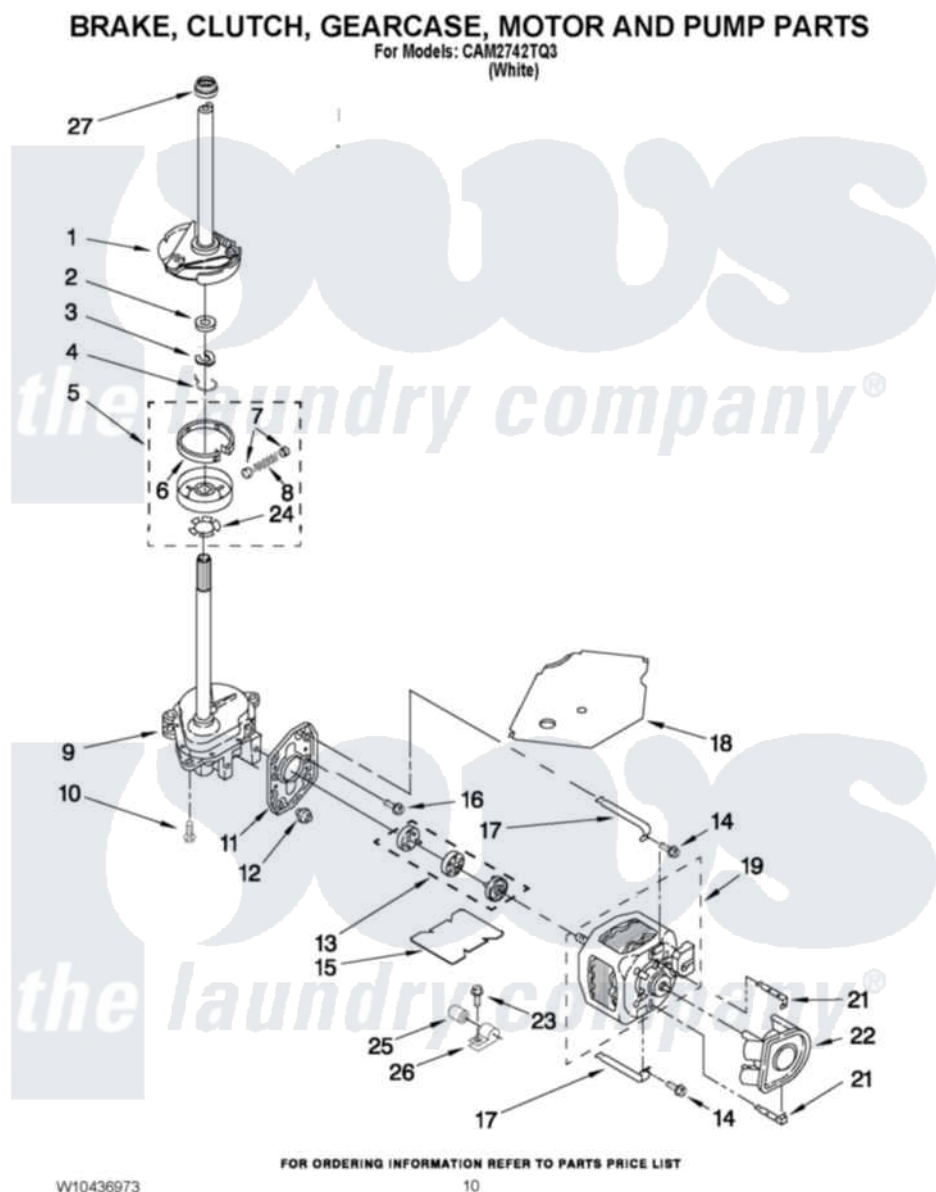

Whirlpool CAM2742TQ3 06 - BRAKE, CLUTCH, GEARCASE, MOTOR AND PUMP PARTS

Whirlpool [Commercial Whirlpool CAM2742TQ3 Washer Parts](#) Parts Diagram 06 - BRAKE, CLUTCH, GEARCASE, MOTOR AND PUMP PARTS
Click on the part number to view part

Item	Original Part Number	Replaced By	Status	Part Description
1	388952	285792		Basketdrive
2	63292			Washer, Spin Tube Thrust
3	62697	W10080230		Ring, Spin Tube Support
4	63283	285353		Ring
5	8299642			Clutch
6	3951993			Band And Lining, Clutch
7	62646			Cap, Clutch Spring
8	8559387			Spring And Damper Assembly
9	3360630	3360629		Gearcase
10	3357334	3400516		Screw Anti-Rattle
11	62611			Plate, Motor Mount To Gearcase
12	62691			Grommet, Motor
13	3978849	285852A		Coupling
14	3387485	273556		Screw, 10-16 X 5/8

15	3946532	Shield, Motor
16	3400516	Screw Anti-Rattle
17	W10086010	Retainer, Motor
18	3362089	Shield, Tub To Motor
19	661600	Motor, Main Drive
21	8546127	Retainer, Pump
22	3363394	Pump
23	62863	3390631 Screw, 10-16 X 3/8
24	3355454	Clip, Main Drive
25	8572717	Capacitor, Motor Start
26	3949496	Clamp, Capacitor
27	8577374	Seal, Centerpost