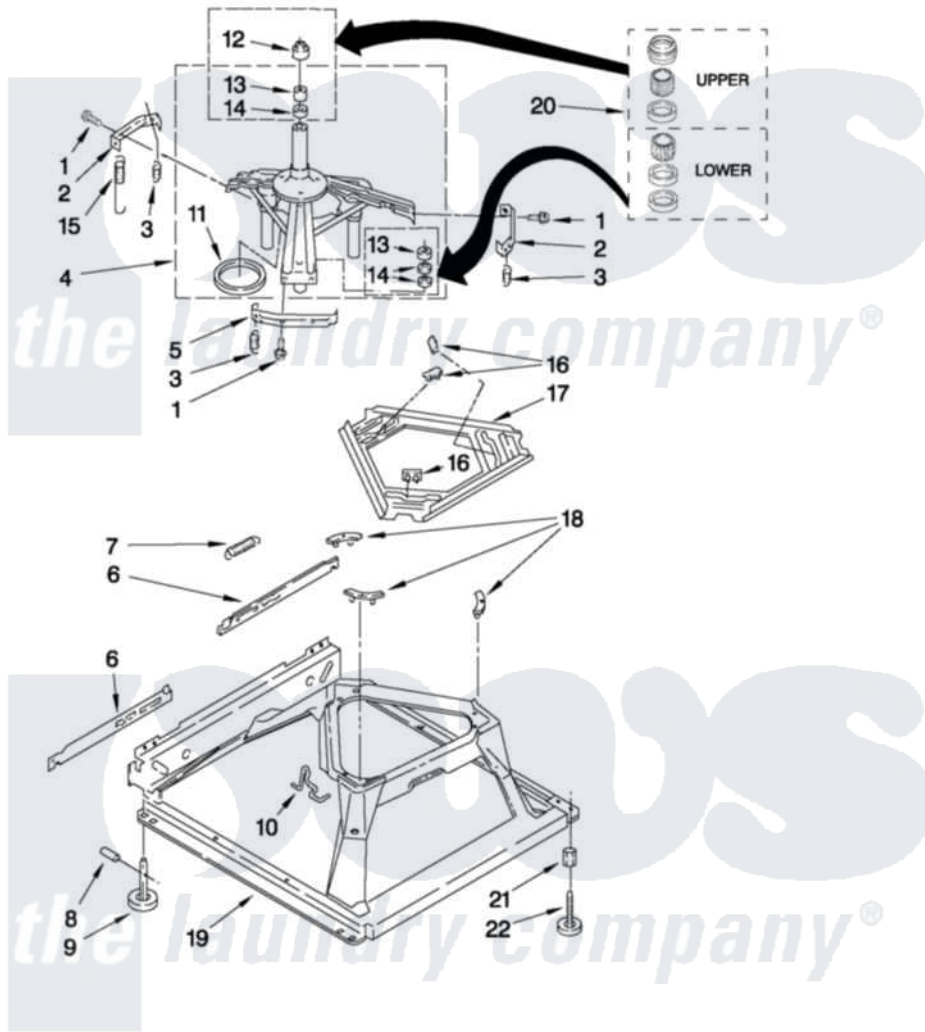

# Whirlpool CAM2742TQ3 07 - MACHINE BASE PARTS

## MACHINE BASE PARTS

For Models: CAM2742TQ3  
(White)

FOR ORDERING INFORMATION REFER TO PARTS PRICE LIST

11

W10436973

Whirlpool [Commercial Whirlpool CAM2742TQ3 Washer Parts](#) Parts Diagram 07 - MACHINE BASE PARTS  
Click on the part number to view part

Item	Original Part Number	Replaced By	Status	Part Description
1	<a href="#">3400076</a>			Screw, Bracket Mounting
2	<a href="#">64067</a>			Bracket, Spring Outer
3	<a href="#">63907</a>			Spring, Suspension
4	8575214	<a href="#">280184</a>		Support
5	<a href="#">64065</a>			Bracket, Spring Outer
6	<a href="#">63466</a>			Link, Leveling Mechanism
7	62597	<a href="#">8316845</a>		Spring
8	<a href="#">62837</a>			Pin, Knurled
9	62596	<a href="#">285244</a>		Feet-Leveling
10	<a href="#">W10145155</a>			Retainer, Suspension Spring
11	<a href="#">63134</a>			Ring, Sound Deadening
12	<a href="#">8577376</a>			Seal, Centerpost
13	<a href="#">8546455</a>			Bearing, Centerpost
14	357409	<a href="#">359449</a>		Seal, Agitator Shaft
15	<a href="#">W10250667</a>			Spring, Counterweight
16	62568	<a href="#">285219</a>		Pad

17	<a href="#">3946509</a>		Plate, Suspension
18	3363660	<a href="#">285744</a>	Pad
19	3946512	<a href="#">285771</a>	Base
20	<a href="#">285203</a>		Centerpost Bearing Kit
21	<a href="#">3359452</a>		Nut, Lock
22	<a href="#">W10001130</a>		Foot, Leveling