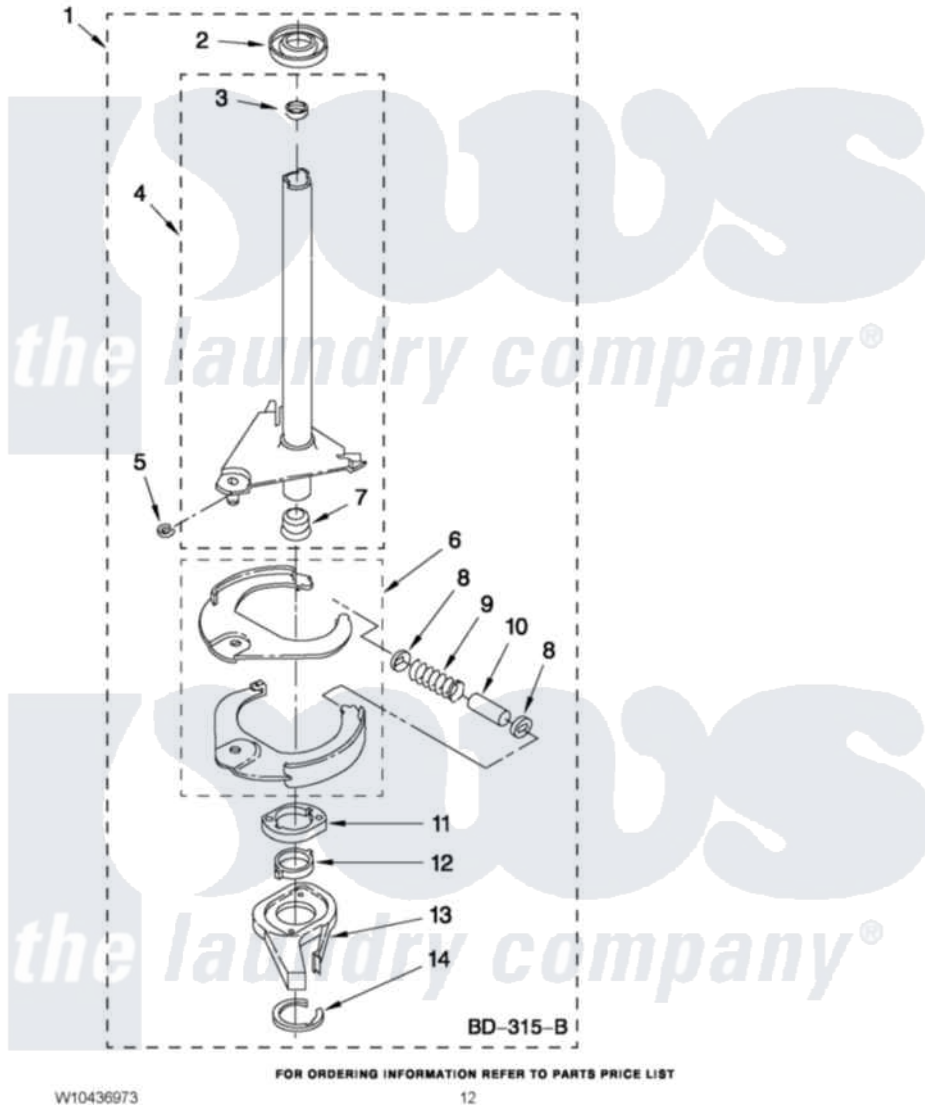

Whirlpool CAM2742TQ3 08 - BRAKE AND DRIVE TUBE PARTS

BRAKE AND DRIVE TUBE PARTS

For Models: CAM2742TQ3
(White)

W10436973

12

Whirlpool [Commercial Whirlpool CAM2742TQ3 Washer Parts](#) Parts Diagram 08 - BRAKE AND DRIVE TUBE PARTS

Click on the part number to view part

Item	Original Part Number	Replaced By	Status	Part Description
1	388952	285792		Basketdrive
2	62658			Ring, Thrust
3	356427			Seal, Spin Pinion
4	64027	64208		Tube-Spin
5	64035	W10083190		Ring, Retaining
6	64232	285438		Shoe-Brake
7	62703	8546462		"T" Bearing, Spin Tube
8	3353956	285658		Sleeve
9	387806		Not Available	Spring, Brake
10	3355360	285658		Sleeve
11	661516	8546461		Cam, Brake Release
12	63022			Sleeve, Cam
13	64194	285790		Lining
14	90368	W10083200		Ring, Retaining
NI	285208			Lubricant