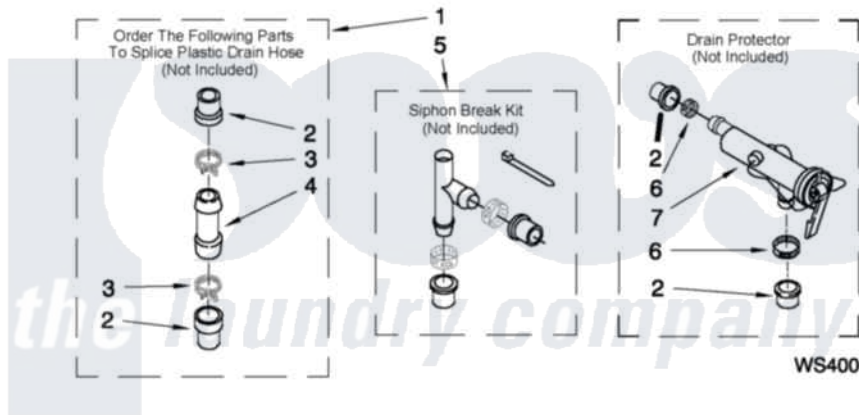

# Whirlpool CAM2742TQ3 10 - WATER SYSTEM PARTS

## WATER SYSTEM PARTS

For Models: CAM2742TQ3  
(White)

FOR ORDERING INFORMATION REFER TO PARTS PRICE LIST

W10436973

14

Whirlpool [Commercial Whirlpool CAM2742TQ3 Washer Parts](#) Parts Diagram 10 - WATER SYSTEM PARTS

[Click on the part number to view part](#)

Item	Original Part Number	Replaced By	Status	Part Description
1	<a href="#">285442</a>			Water System Parts
2	<a href="#">285321</a>			Water System Parts
3	370447	<a href="#">285655</a>		Clamp, Hose
4	<a href="#">16272</a>			Connector, Straight
5	<a href="#">285320</a>			Water System Parts
6	65349	<a href="#">285655</a>		Clamp, Hose
7	<a href="#">367031</a>			Water System Parts