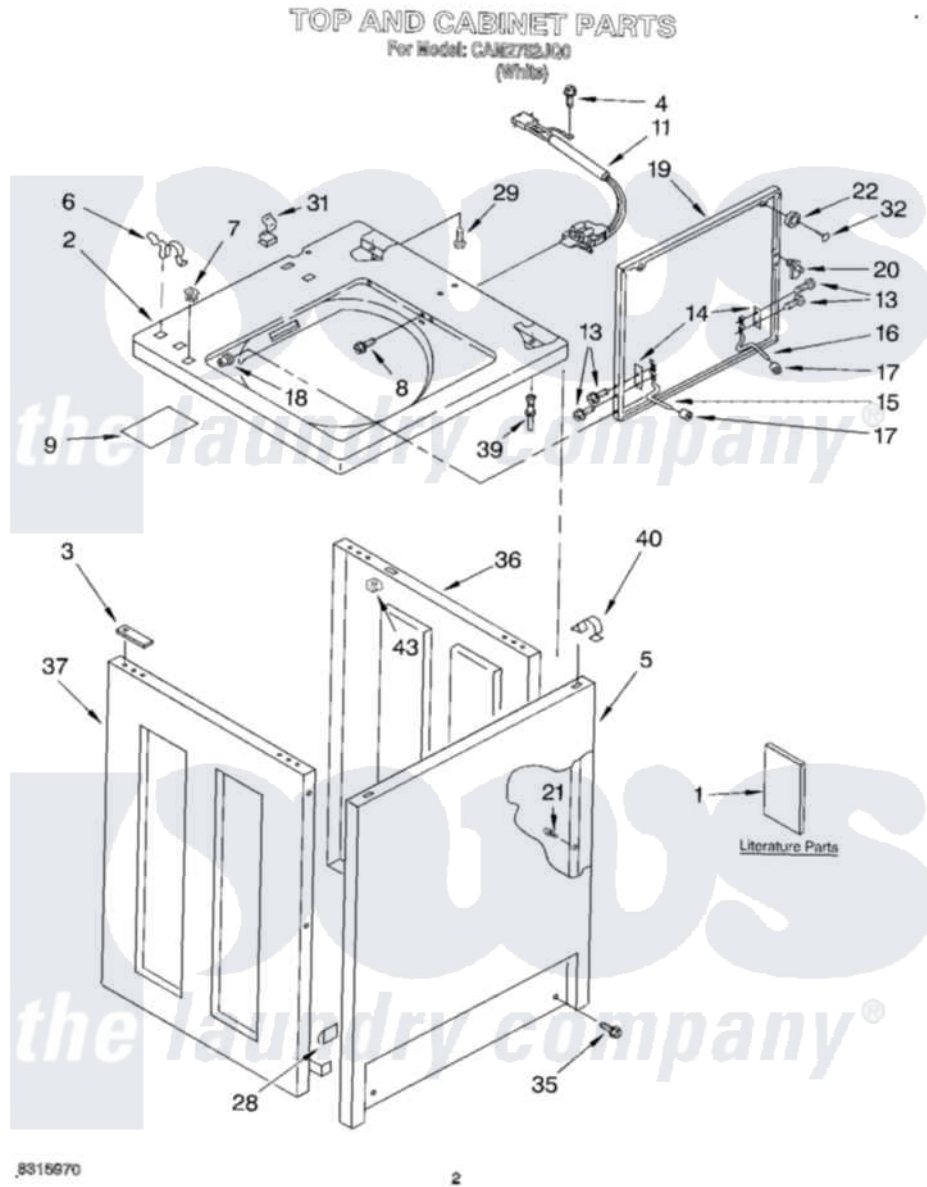

Whirlpool CAM2752JQ0 02 - TOP AND CABINET, LIT/OPTIONAL

8315970

2

Whirlpool [Commercial Whirlpool CAM2752JQ0 Washer Parts](#) Parts Diagram 02 - TOP AND CABINET, LIT/OPTIONAL
 Click on the part number to view part

Item	Original Part Number	Replaced By	Status	Part Description
1	LIT8315954		Not Available	Literature Parts (Installation Instructions)
"	LIT3954757		Not Available	Literature Parts (Wiring Diagram)
"	LIT8315970		Not Available	Literature Parts (Repair Parts List)
2	3951142			Top
3	3353950			Spacer, Cabinet To Top
4	98445			Screw, 10-16 X 3/4
5	3358500			Panel, Front
6	62780			Clip, Top And Cabinet And Rear Panel
7	358473			Nut, Push-In
8	3356311			Screw And Washer, Lid Switch Shield
9	3953152			Shield, Pressure Switch
11	3352632	285671		Switch-Lid
13	3351355	W10119828		Screw, Lid Hinge Mounting

14	21097		Pad, Lid Hinge
15	54584		Hinge, Lid
16	91770		Hinge, Lid
17	19119		Bumper, Lid Hinge
18	21258		Bearing, Lid Hinge
19	8316257	W10193854W10193854	Lid
20	358684		Strike, Lid Switch
21	3353812		Locator
22	356908		Bumper, Lid
28	98234		Clip, U-Bend
29	3353993		Screw 10-16 X .690
31	90016		Clip, Pressure Switch Hose
32	356907		Rivet, Plastic
35	3393258	3373329D	Screw
36	3353708	3976380	Panel, Right Hand
37	3353714	3976382	Panel, Left Hand
39	3353949		Pin, Locator
40	18776		Lock, Front Top
43	90406		Cage Nut, 5/16-18
"	72017		Paint, Touch-Up
"	72107		Paint, Touch-Up
"	350938		Paint, Pressurized Spray B
"	350930		Paint, Pressurized Spray B
"	350956		Paint, Spray 13 Oz.
"	799344		Paint, Touch-Up)
"	978883		Almond
"	350572		Oil
"	285208		Lubricant
"	285195		Sealer Sealer, Gasket
"	3348675	Not Available	Shipping Kit