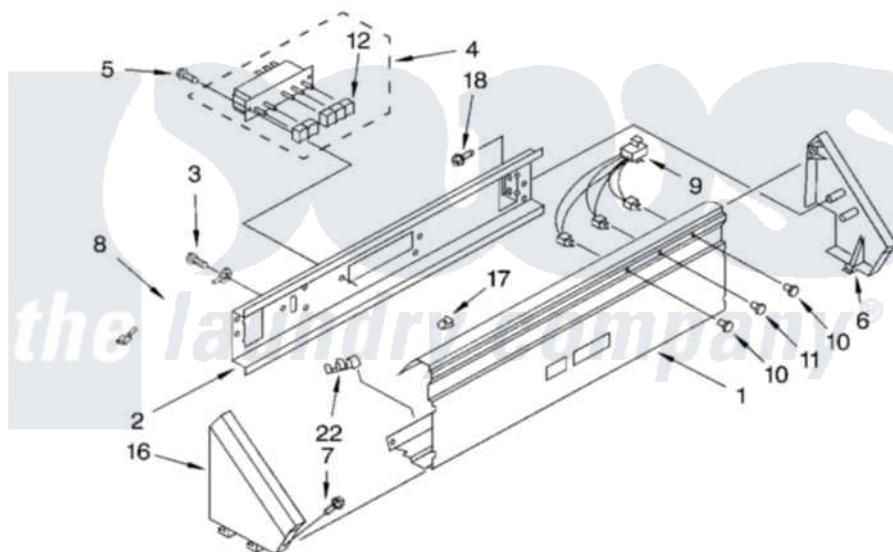

# Whirlpool CAM2752JQ0 03 - CONTROL PANEL

## CONTROL PANEL PARTS

For Model: CAM2752JQ0  
(White)

8315970

4

Whirlpool [Commercial Whirlpool CAM2752JQ0 Washer Parts](#) Parts Diagram 03 - CONTROL PANEL  
Click on the part number to view part

Item	Original Part Number	Replaced By	Status	Part Description
1	<a href="#">8316235</a>			Panel, Console
2	<a href="#">3361029</a>			Bracket, Control
3	<a href="#">3400073</a>			Screw, Ground
4	8316435	<a href="#">W10330136</a>		Switch, Cycle Selector
5	<a href="#">3390646</a>	<a href="#">W10139210</a>		Screw, 8-18 X 5/16
6	8316516	<a href="#">W10096340</a>		Cap, End
7	<a href="#">8281182</a>			Screw, 8-18 X 1 1/4
8	3398893	<a href="#">3395559</a>		Wire
9	<a href="#">3352457</a>			Lights, Indicator
10	<a href="#">3348109</a>			Lens Light
11	<a href="#">3348110</a>			Lens, Yellow
12	<a href="#">8316433</a>			Pushbutton
16	<a href="#">3949734</a>	<a href="#">W10096320</a>		Cap, End
17	<a href="#">689559</a>			Nut, Push-In
18	97787	<a href="#">W10109200</a>		Screw, Baffle Mounting
22	357572	<a href="#">W10113937</a>		Clip, Grounding