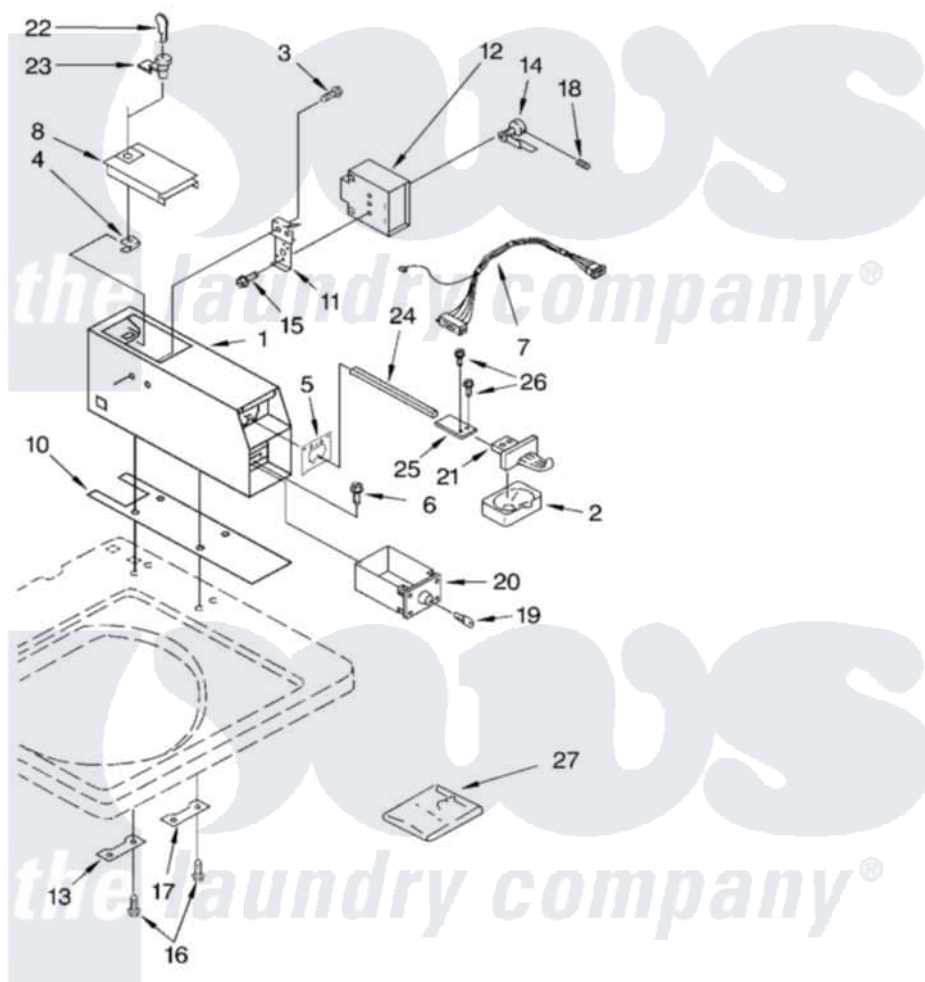

Whirlpool CAM2752KQ0 04 - METER CASE

METER CASE PARTS

For Model: CAM2752KQ0
(White)

Illus. Part

5

8524722

Whirlpool [Commercial Whirlpool CAM2752KQ0 Washer Parts](#) Parts Diagram 04 - METER CASE
Click on the part number to view part

Item	Original Part Number	Replaced By	Status	Part Description
1	3406994			Case, Meter
2	385421			Funnel, Coin
3	339805			Screw, 10-32 X 3/16
4	90406			Cage Nut, 5/16-18
5	3954761	279950		Funnel
6	3353994			Bolt, Meter Case Mounting
"	3349065			Bolt, Meter Case Mounting
7	3954764			Wire Harness
8	3351136			Service Door Assembly
10	3954812			Cushion, Meter Case
11	385575			Bracket, Timer
12	3954756	8575004		Timer, 60 Hz
13	3353813			Plate, Mounting
14	385571			Clutch, Timer
"	354987			Ring, Retaining
15	3400064			Screw, Timer Mounting

16	98445		Screw, 10-16 X 3/4
17	3347825	3353813	Plate, Mounting
18	98654	8533976	Set Screw
19			Not Available
20	8316525	4396671	Box
21	8316520		Slide Mechanism Inserts
"	8316264	4396666	Insert
"	8316265	4396667	Insert
22	W10123497		Fascia, Disp
23	8316526	4396668	Lock-Cam
24	8318517	8576635	Bolt
25	8316522		Extension
26	3400086		Screw, 10-32 X 3/8
27	8316524	4396670	Kit