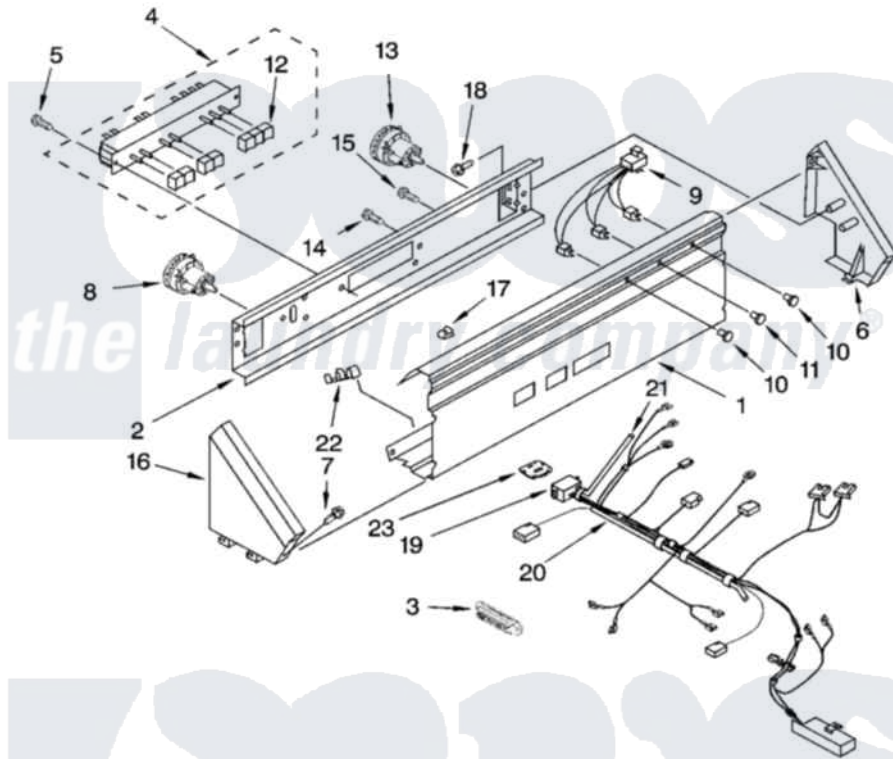

# Whirlpool CAM2752RQ0 02 - CONTROL PANEL PARTS

## CONTROL PANEL PARTS

For Model: CAM2752RQ0  
(White)

8579449

4

Whirlpool [Commercial Whirlpool CAM2752RQ0 Washer Parts](#) Parts Diagram 02 - CONTROL PANEL PARTS  
Click on the part number to view part

Item	Original Part Number	Replaced By	Status	Part Description
1	<a href="#">8577883</a>			Panel, Console
2	<a href="#">3978858</a>			Bracket, Control
3	<a href="#">3349494</a>			Connector, Etc
4	<a href="#">8577359</a>			Switch, Cycle Selector
5	<a href="#">3390646</a>	<a href="#">W10139210</a>		Screw, 8-18 X 5/16
6	<a href="#">3949740</a>			End Cap
7	<a href="#">8281182</a>			Screw, 8-18 X 1 1/4
8	8573825	<a href="#">W10351806</a>		Switch-WL
9	<a href="#">3352457</a>			Lights, Indicator
10	<a href="#">3348109</a>			Lens Light
11	<a href="#">3348110</a>			Lens, Yellow
12	<a href="#">8316433</a>			Pushbutton
13	8524802	<a href="#">W10339319</a>		Switch-WL
14	<a href="#">3400073</a>			Screw, Ground
15	<a href="#">90767</a>			Screw, 8A X 3/8 HeX Washer Head Tapping
16	<a href="#">3949734</a>	<a href="#">W10096320</a>		Cap, End

17	<a href="#">689559</a>		Nut, Push-In
18	97787	<a href="#">W10109200</a>	Screw, Baffle Mounting
19	<a href="#">3957378</a>		Harness, Wiring
20	8524801	<a href="#">353244</a>	Hose, Pressure Switch
21	8524791	<a href="#">353244</a>	Hose, Pressure Switch
22	357572	<a href="#">W10113937</a>	Clip, Grounding
23	<a href="#">8578168</a>		Control, Automatic Temp.