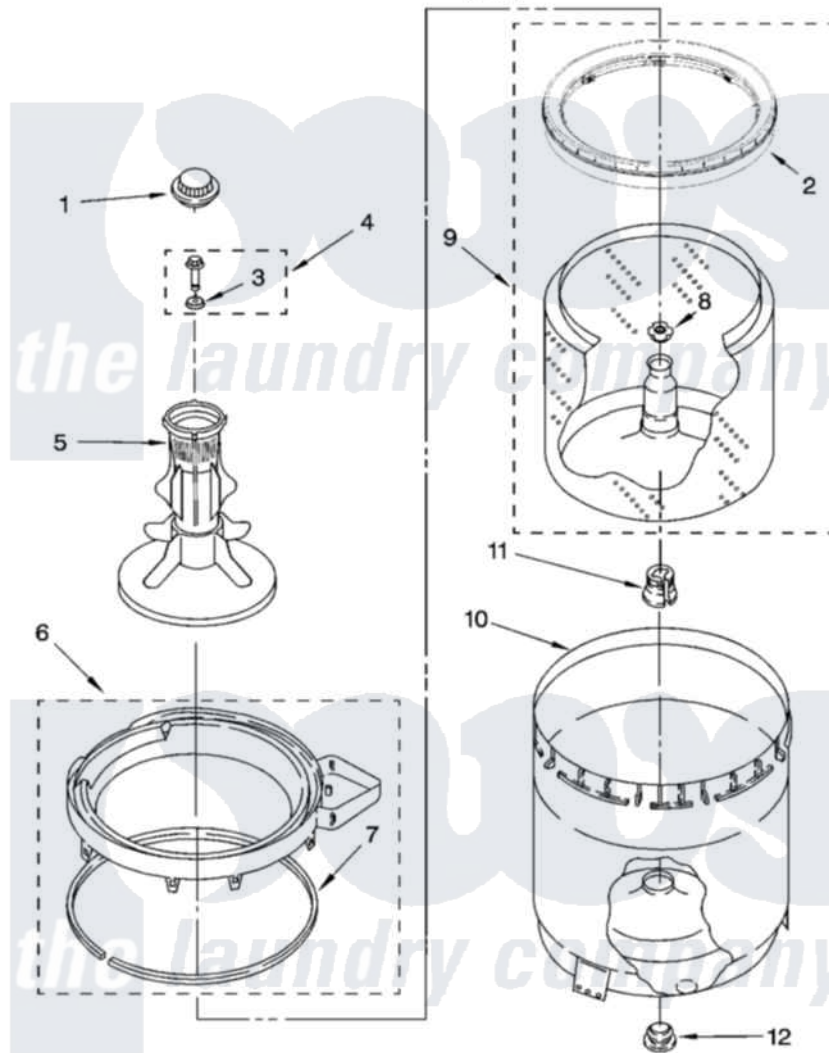

Whirlpool CAM2752RQ0 05 - AGITATOR, BASKET AND TUB PARTS

AGITATOR, BASKET AND TUB PARTS

For Model: CAM2752RQ0
(White)

8579449

8

Whirlpool [Commercial Whirlpool CAM2752RQ0 Washer Parts](#) Parts Diagram 05 - AGITATOR, BASKET AND TUB PARTS

[Click on the part number to view part](#)

Item	Original Part Number	Replaced By	Status	Part Description
1	3352483			Cap, Agitator
2	8519788	387240		Ring, Balance
3	3949550			Washer
4	358237			Screw And Washer
5	63377			Agitator
6	8528150	W10445870		Ring-Tub
7	3976308			Gasket, Tub Ring
8	21366			Nut, Spanner
9	8526017	W10389329		Clothes Container, Assembly
10	63849			Strain Relief, Power Cord
11	389140			Tub Block, Basket Drive
12	383727			Gasket, Centerpod