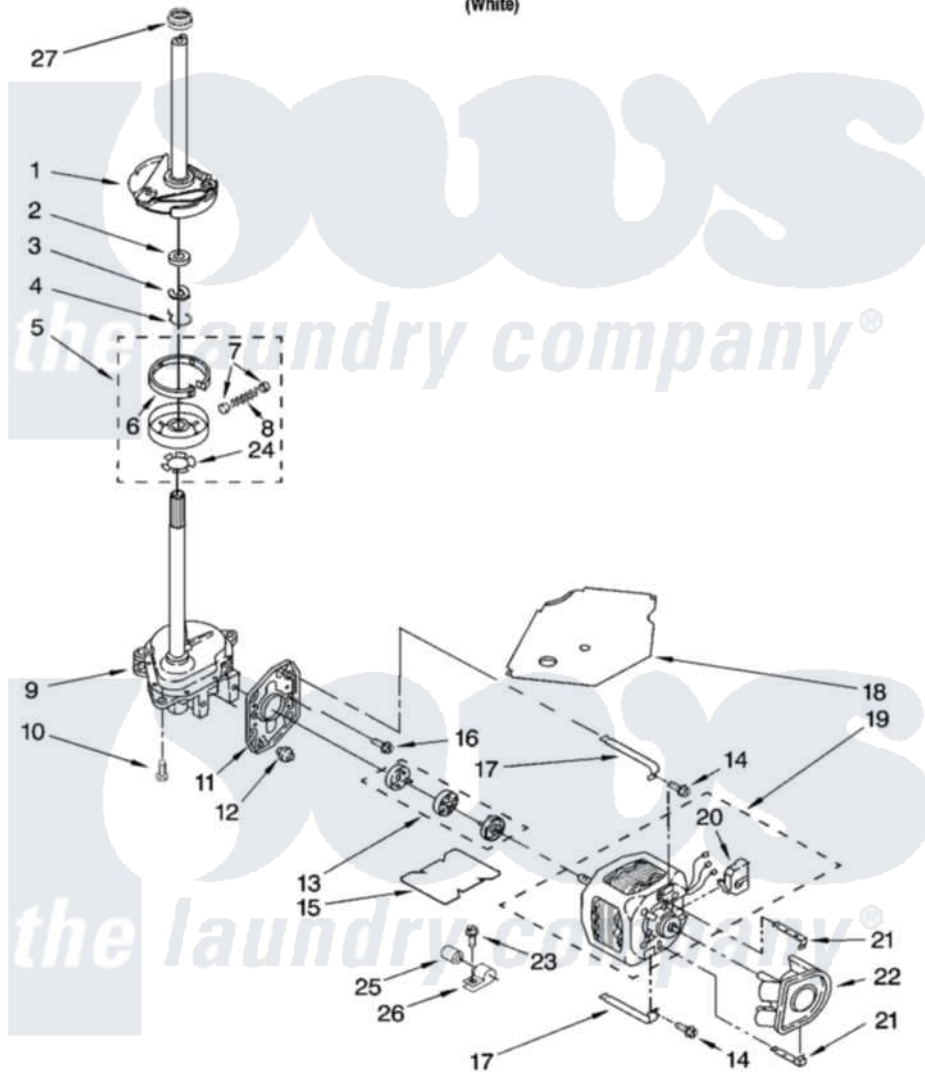

# Whirlpool CAM2752RQ0 06 - BRAKE, CLUTCH, GEARCASE, MOTOR AND PUMP PARTS

## BRAKE, CLUTCH, GEARCASE, MOTOR AND PUMP PARTS

For Model: CAM2752RQ0  
(White)

8579449

10

Whirlpool [Commercial Whirlpool CAM2752RQ0 Washer Parts](#) Parts Diagram 06 - BRAKE, CLUTCH, GEARCASE, MOTOR AND PUMP PARTS  
Click on the part number to view part

Item	Original Part Number	Replaced By	Status	Part Description
1	388952	<a href="#">285792</a>		Basketdrive
2	<a href="#">63292</a>			Washer, Spin Tube Thrust
3	62697	<a href="#">W10080230</a>		Ring, Spin Tube Support
4	63283	<a href="#">285353</a>		Ring
5	<a href="#">8299642</a>			Clutch
6	<a href="#">3951993</a>			Band And Lining, Clutch
7	<a href="#">62646</a>			Cap, Clutch Spring
8	<a href="#">8559387</a>			Spring And Damper Assembly
9	3360630	<a href="#">3360629</a>		Gearcase
10	3357334	<a href="#">3400516</a>		Screw Anti-Rattle
11	<a href="#">62611</a>			Plate, Motor Mount To Gearcase
12	<a href="#">62691</a>			Grommet, Motor
13	285852	<a href="#">285852A</a>		Coupling
14	3387485	<a href="#">273556</a>		Screw, 10-16 X 5/8

15	<a href="#">3946532</a>		Shield, Motor
16	<a href="#">3400516</a>		Screw Anti-Rattle
17	3349637	<a href="#">W10086010</a>	Retainer, Motor
18	<a href="#">3362089</a>		Shield, Tub To Motor
19	<a href="#">661600</a>		Motor, Main Drive
20	62850	<a href="#">8529896</a>	Switch, Main Drive Motor
21	<a href="#">8546127</a>		Retainer, Pump
22	<a href="#">3363394</a>		Pump
23	62863	<a href="#">3390631</a>	Screw, 10-16 X 3/8
24	<a href="#">3355454</a>		Clip, Main Drive
25	661606	<a href="#">8572717</a>	Capacitor, Motor Start
26	<a href="#">357030</a>		Clamp, Capacitor
27	<a href="#">91939</a>		Seal, Shaft