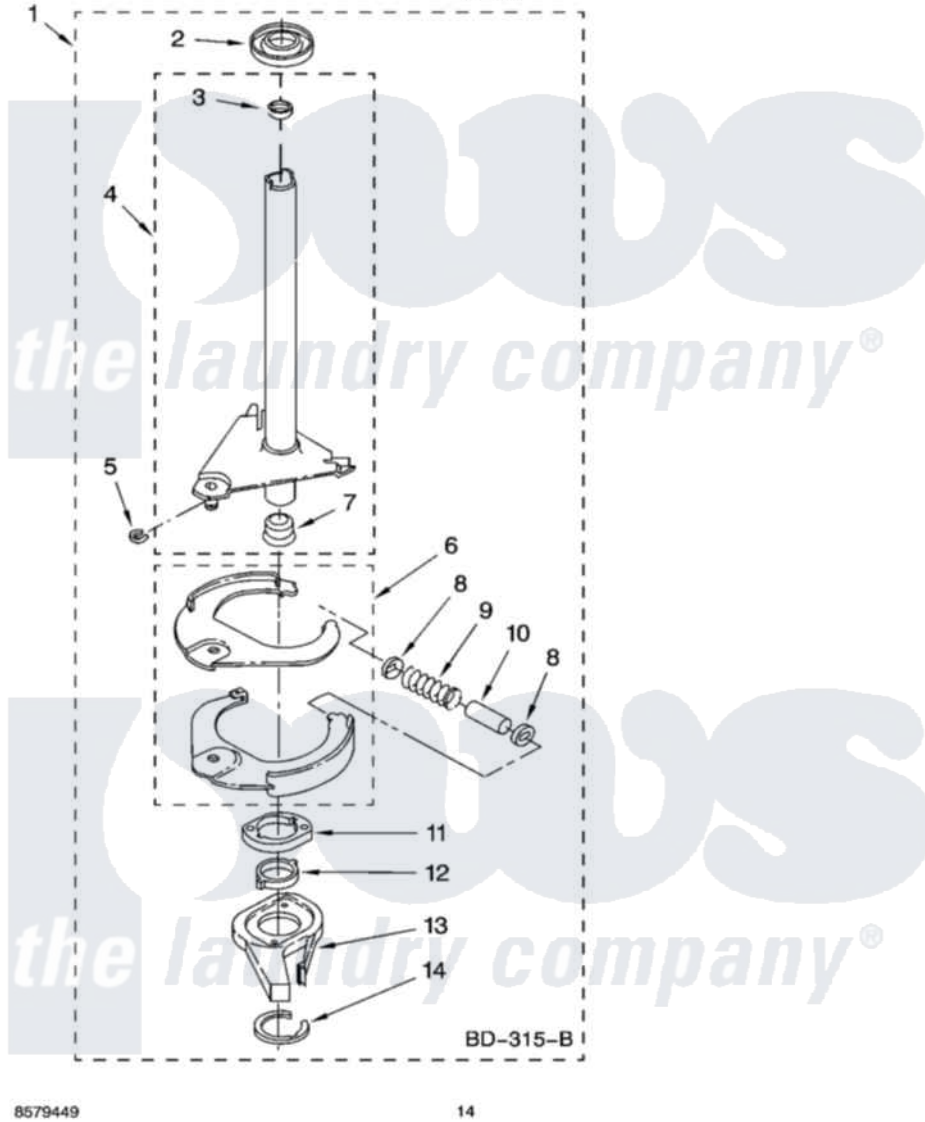

Whirlpool CAM2752RQ0 09 - BRAKE AND DRIVE TUBE PARTS

BRAKE AND DRIVE TUBE PARTS

For Model: CAM2752RQ0
(White)

8579449

14

Whirlpool [Commercial Whirlpool CAM2752RQ0 Washer Parts](#) Parts Diagram 09 - BRAKE AND DRIVE TUBE PARTS
Click on the part number to view part

Item	Original Part Number	Replaced By	Status	Part Description
1	388952	285792		Basketdrive
2	62658			Ring, Thrust
3	356427			Seal, Spin Pinion
4	64027	64208		Tube-Spin
5	64035	W10083190		Ring, Retaining
6	64232	285438		Shoe-Brake
7	62703	8546462		"T" Bearing, Spin Tube
8	3353956	285658		Sleeve
9	387806		Not Available	Spring, Brake
10	3355360	285658		Sleeve
11	661516	8546461		Cam, Brake Release
12	63022			Sleeve, Cam
13	64194	285790		Lining
14	90368	W10083200		Ring, Retaining
"	BLANK		Not Available	Following Parts Not Illustrated
"	285208			Lubricant