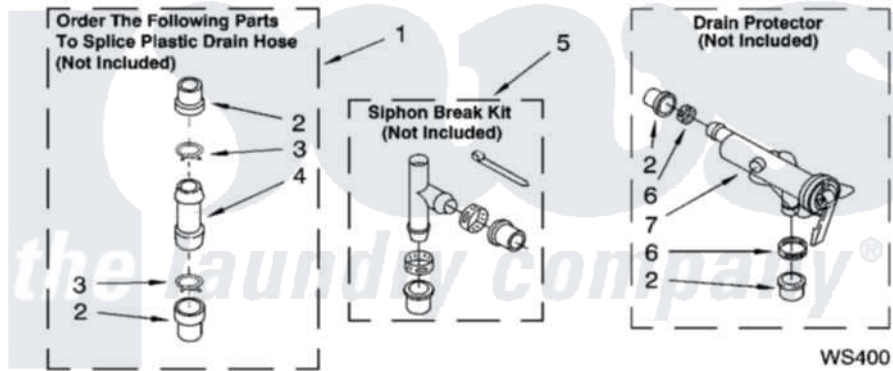

**Whirlpool CAM2752RQ0 11 - WATER SYSTEM PARTS, OPTIONAL PARTS
(NOT INCLUDED)**

WATER SYSTEM PARTS

For Model: CAM2752RQ0
(White)

8579449

16

Whirlpool [Commercial Whirlpool CAM2752RQ0 Washer Parts](#) Parts Diagram 11 - WATER SYSTEM PARTS,
OPTIONAL PARTS (NOT INCLUDED)
[Click on the part number to view part](#)

Item	Original Part Number	Replaced By	Status	Part Description
1	285442			Water System Parts
2	285321			Water System Parts
3	370447	285655		Clamp, Hose
4	16272			Connector, Straight
5	285320			Water System Parts
6	65349	285655		Clamp, Hose
7	367031			Water System Parts
	72017			Paint, Touch-Up
"	350938			Paint, Pressurized Spray B
"	350930			Paint, Pressurized Spray B
"	799344			Paint, Touch-Up)
"	BLANK		Not Available	OIL
"	350572			Oil
"	W10148396			Ad-145 Top
"	285208			Lubricant