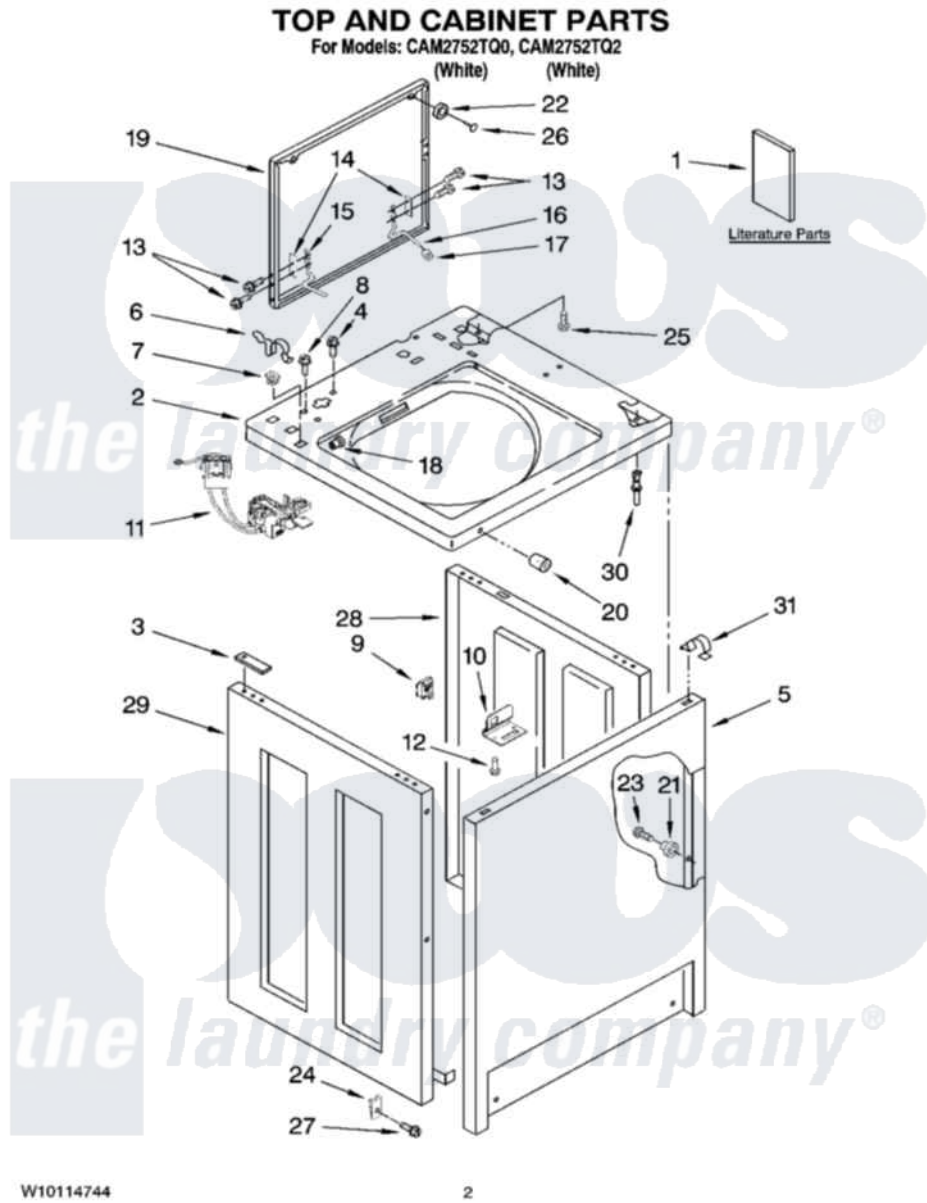

Whirlpool CAM2752TQ0 01 - TOP AND CABINET PARTS

Whirlpool [Commercial Whirlpool CAM2752TQ0 Washer Parts](#) Parts Diagram 01 - TOP AND CABINET PARTS
Click on the part number to view part

Item	Original Part Number	Replaced By	Status	Part Description
1	8316532			Installation Instructions Coin Kit
"	W10135801			Wiring Diagram
"	W10172194			Energy Guide
"	W10114744			Repair Parts List
2	8524688			Top
3	3353950			Spacer, Cabinet To Top
4	3351614			Screw, Gearcase Cover Mounting
5	3358500			Panel, Front
6	62780			Clip, Top And Cabinet And Rear Panel
7	358473			Nut, Push-In
8	3400611			Screw And Washer, Lid Switch
9	90406			Cage Nut, 5/16-18
10	3353948			Bracket, Lock
11	8054980			Switch, Lid

12	63554		Rivet
13	W10119828		Screw, Lid Hinge Mounting
14	21097		Pad, Lid Hinge
15	8524784		Hinge, Lid
16	54583		Hinge, Lid
17	19119		Bumper, Lid Hinge
18	21258		Bearing, Lid Hinge
19	W10171146	W10193854W10193854	Lid
20	387371		Lock, Plug Also Available
21	3353812		Locator
22	356908		Bumper, Lid
23	718258	9741232	Screw, 8-18 X 5/8
24	98234		Clip, U-Bend
25	3353993		Screw 10-16 X .690
26	356907		Rivet, Plastic
27	3393258	3373329D	Screw
28	3976380		Panel, Right Hand
29	3976382		Panel, Left Hand
30	3353949		Pin, Locator
31	18776		Lock, Front Top