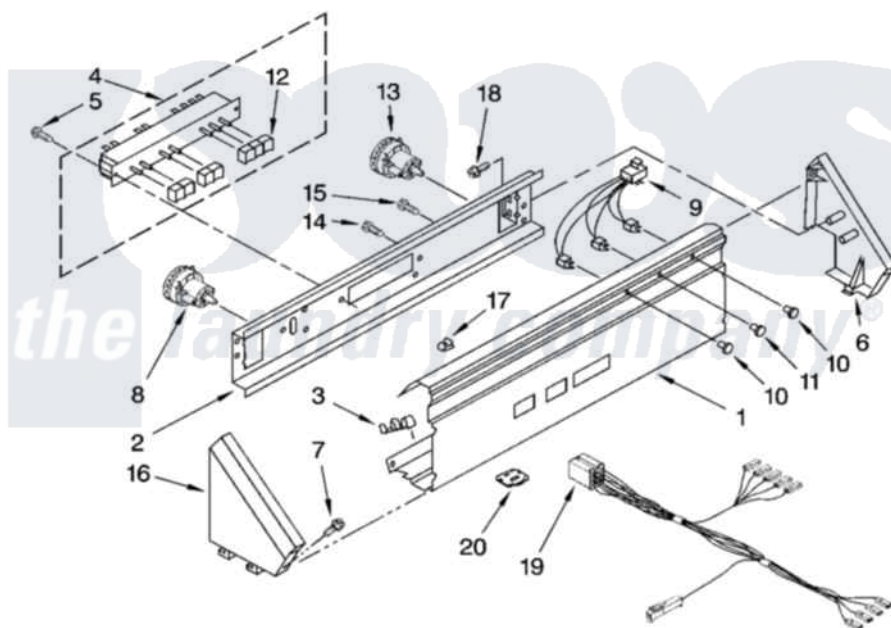

Whirlpool CAM2752TQ0 02 - CONTROL PANEL PARTS

CONTROL PANEL PARTS

For Models: CAM2752TQ0, CAM2752TQ2

(White) (White)

W10114744

4

Whirlpool [Commercial Whirlpool CAM2752TQ0 Washer Parts](#) Parts Diagram 02 - CONTROL PANEL PARTS

[Click on the part number to view part](#)

Item	Original Part Number	Replaced By	Status	Part Description
1	8577883			Panel, Console
2	3978858			Bracket, Control
3	357572	W10113937		Clip, Grounding
4	8577359			Switch, Cycle Selector
5	3390646	W10139210		Screw, 8-18 X 5/16
6	3949740			End Cap
7	8281182			Screw, 8-18 X 1 1/4
8	8573825	W10351806		Switch-WL
9	3352457			Lights, Indicator
10	3348109			Lens Light
11	3348110			Lens, Yellow
12	8316433			Pushbutton
13	8524802	W10339319		Switch-WL
14	3400073			Screw, Ground
15	90767			Screw, 8A X 3/8 HeX Washer Head Tapping
16	3949734	W10096320		Cap, End

17	689559	Nut, Push-In	
18	97787	W10109200	Screw, Baffle Mounting
19	W10138030	Harness, Console Wiring	
20	8578168	Control, Automatic Temp.	