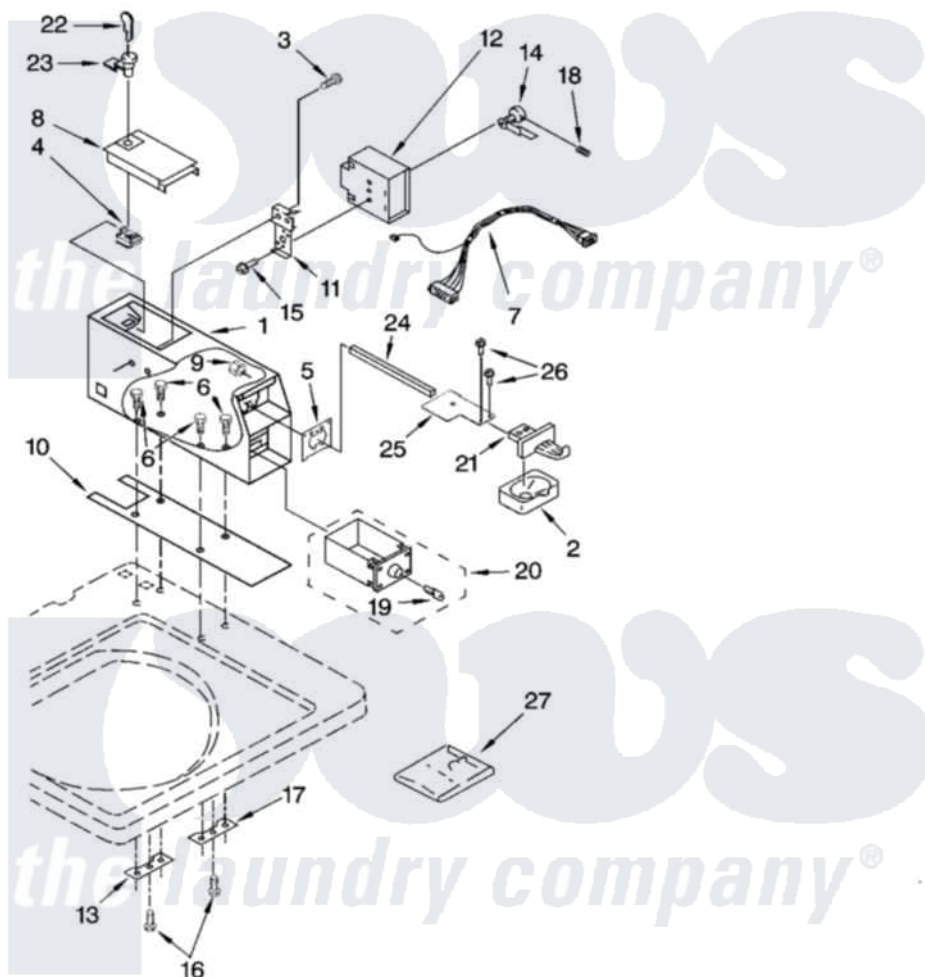

Whirlpool CAM2752TQ0 03 - METER CASE PARTS

METER CASE PARTS

For Models: CAM2752TQ0, CAM2752TQ2
(White) (White)

5

W10114744

Whirlpool Commercial Whirlpool CAM2752TQ0 Washer Parts Parts Diagram 03 - METER CASE PARTS
Click on the part number to view part

Item	Original Part Number	Replaced By	Status	Part Description
1	3406994			Case, Meter
2	385421			Funnel, Coin
3	339805			Screw, 10-32 X 3/16
4	90406			Cage Nut, 5/16-18
5	3954761	279950		Funnel
6	3353994			Bolt, Meter Case Mounting
"	3349065			Bolt, Meter Case Mounting
7	W10138351			Wire Harness, Timer
8	3351136			Service Door Assembly
9	3400029			Nut, Adapter Plate
10	3954812			Cushion, Meter Case
11	385575			Bracket, Timer
12	W10112081			Timer, 60 Hz
13	3353813			Plate, Mounting
14	385571			Clutch, Timer
"	354987			Ring, Retaining

15	3400064		Screw, Timer Mounting
16	98445		Screw, 10-16 X 3/4
17	3347825	3353813	Plate, Mounting
18	98654	8533976	Set Screw
19	BLANK	Not Available	Key, Money Box
20	8316525	4396671	Box
21	8316520		Slide Mechanism Inserts
22	W10114740		Key, Service Door
23	8316526	4396668	Lock-Cam
24	8318517	8576635	Bolt
25	8316522		Extension
26	3400086		Screw, 10-32 X 3/8
27	8316524	4396670	Kit